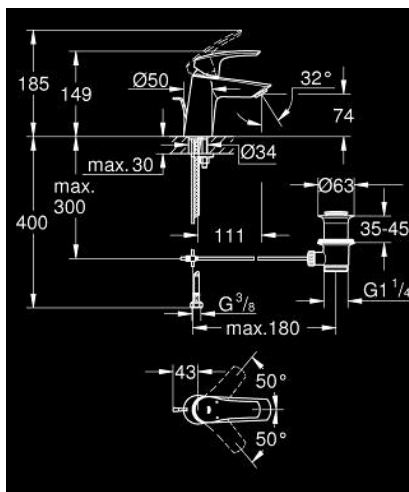

23 965 003 **EUROSMART BASIN MIXER 1/2"**  
**S-SIZE**

**PRODUCT DESCRIPTION**

- Colour: chrome
- angled version
- metal lever
- GROHE SilkMove 28 mm ceramic cartridge
- with temperature limiter
- adjustable flow rate limiter
- single hole installation
- GROHE LongLife finish
- GROHE EcoJoy - less water, perfect flow
- maximum flow rate (at 3 bar): 5 l/min
- Protected Water Ways no contact of water with lead or nickel inside the tap
- GROHE FastFixation rapid installation system
- pop-up waste set 1 1/4"
- flexible connection hoses
- professional exclusive

23 965 003 **EUROSMART BASIN MIXER 1/2"**  
**S-SIZE**

**SPARE PARTS**

- 1: Lever (Spare part-nr. 48548000)
  - 2: Cap (Spare part-nr. 46116000)
  - 3: Cartridge (Spare part-nr. 48518000)
  - 4: Lift rod (Spare part-nr. 65936PDO)
  - 5: Mousseur (Spare part-nr. 48159000)
  - 6: Shank mounting kit (Spare part-nr. 46645000)
  - 7: Waste set 1 1/4" (Spare part-nr. 28910000)
  - 7.1: Plug (Spare part-nr. 07182000)
  - 7.2: Eccentric rod (Spare part-nr. 07052000)
  - 8: Mounting wrench (Spare part-nr. 19017000)\*
  - 9: Eccentric rod (Spare part-nr. 07341000)\*
- \* Optional accessories