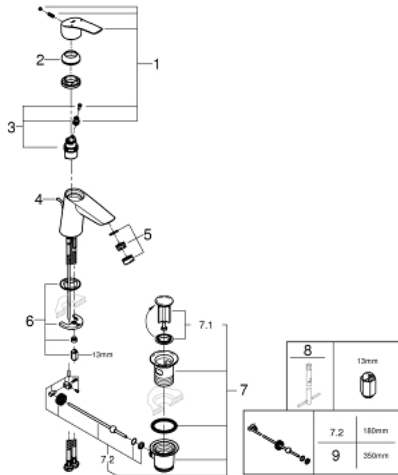

23 965 003 **EUROSMART BASIN MIXER 1/2"**  
**S-SIZE**

**PRODUCT DESCRIPTION**

- Colour: chrome
- angled version
- metal lever
- GROHE SilkMove 28 mm ceramic cartridge
- with temperature limiter
- adjustable flow rate limiter
- single hole installation
- GROHE LongLife finish
- GROHE EcoJoy - less water, perfect flow
- maximum flow rate (at 3 bar): 5 l/min
- Protected Water Ways no contact of water with lead or nickel inside the tap
- GROHE FastFixation rapid installation system
- pop-up waste set 1 1/4"
- flexible connection hoses
- professional exclusive

23 965 003 **EUROSMART BASIN MIXER 1/2"**  
**S-SIZE**

**SPARE PARTS**

- 1: Lever (Spare part-nr. 48548000)
  - 2: Cap (Spare part-nr. 46116000)
  - 3: Cartridge (Spare part-nr. 48518000)
  - 4: Lift rod (Spare part-nr. 65936PDO)
  - 5: Mousseur (Spare part-nr. 48159000)
  - 6: Shank mounting kit (Spare part-nr. 46645000)
  - 7: Waste set 1 1/4" (Spare part-nr. 28910000)
  - 7.1: Plug (Spare part-nr. 07182000)
  - 7.2: Eccentric rod (Spare part-nr. 07052000)
  - 8: Mounting wrench (Spare part-nr. 19017000)\*
  - 9: Eccentric rod (Spare part-nr. 07341000)\*
- \* Optional accessories