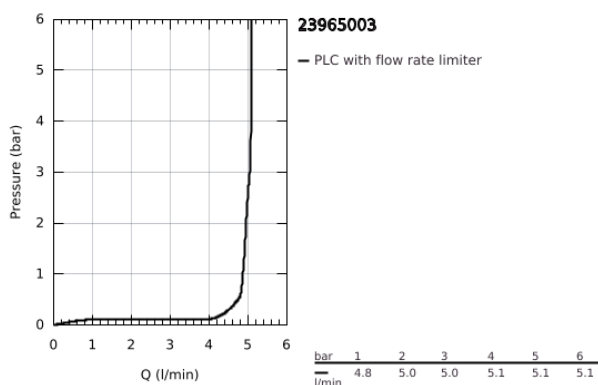

23 965 003 **EUROSMART BASIN MIXER 1/2"**  
**S-SIZE**

**PRODUCT DESCRIPTION**

- Colour: chrome
- angled version
- metal lever
- GROHE SilkMove 28 mm ceramic cartridge
- with temperature limiter
- adjustable flow rate limiter
- single hole installation
- GROHE LongLife finish
- GROHE EcoJoy - less water, perfect flow
- maximum flow rate (at 3 bar): 5 l/min
- Protected Water Ways no contact of water with lead or nickel inside the tap
- GROHE FastFixation rapid installation system
- pop-up waste set 1 1/4"
- flexible connection hoses
- professional exclusive

23 965 003 **EUROSMART BASIN MIXER 1/2"**  
**S-SIZE**

**SPARE PARTS**

- 1: Lever (Spare part-nr. 48548000)
  - 2: Cap (Spare part-nr. 46116000)
  - 3: Cartridge (Spare part-nr. 48518000)
  - 4: Lift rod (Spare part-nr. 65936PDO)
  - 5: Mousseur (Spare part-nr. 48159000)
  - 6: Shank mounting kit (Spare part-nr. 46645000)
  - 7: Waste set 1 1/4" (Spare part-nr. 28910000)
  - 7.1: Plug (Spare part-nr. 07182000)
  - 7.2: Eccentric rod (Spare part-nr. 07052000)
  - 8: Mounting wrench (Spare part-nr. 19017000)\*
  - 9: Eccentric rod (Spare part-nr. 07341000)\*
- \* Optional accessories