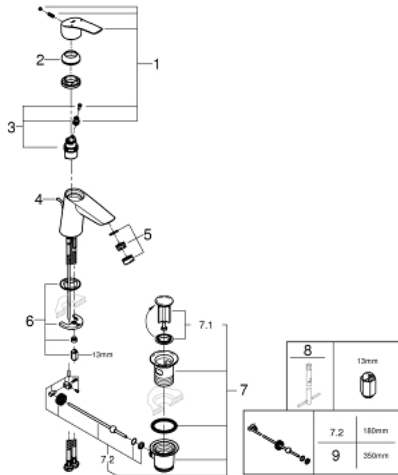

## 23 965 003 EUROSMART BASIN MIXER 1/2" S-SIZE

### PRODUCT DESCRIPTION

- Tyc: Chrome
- angled version
- metal lever
- GROHE SilkMove 28 mm ceramic cartridge
- with temperature limiter
- adjustable flow rate limiter
- single hole installation
- GROHE LongLife finish
- GROHE EcoJoy - Less water, perfect flow
- maximum flow rate (at 3 bar): 5 l/min
- Protected Water Ways no contact of water with lead or nickel inside the tap
- GROHE FastFixation rapid installation system
- pop-up waste set 1 1/4"
- flexible connection hoses
- professional exclusive

23 965 003 **EUROSMART BASIN MIXER 1/2"**  
**S-SIZE**

**SPARE PARTS**

- 1: Lever (Spare part-nr. 48548000)
  - 2: Cap (Spare part-nr. 46116000)
  - 3: Cartridge (Spare part-nr. 48518000)
  - 4: Lift rod (Spare part-nr. 65936PDO)
  - 5: Mousseur (Spare part-nr. 48159000)
  - 6: Shank mounting kit (Spare part-nr. 46645000)
  - 7: Waste set 1 1/4" (Spare part-nr. 28910000)
  - 7.1: Plug (Spare part-nr. 07182000)
  - 7.2: Eccentric rod (Spare part-nr. 07052000)
  - 8: Mounting wrench (Spare part-nr. 19017000)\*
  - 9: Eccentric rod (Spare part-nr. 07341000)\*
- \* Optional accessories