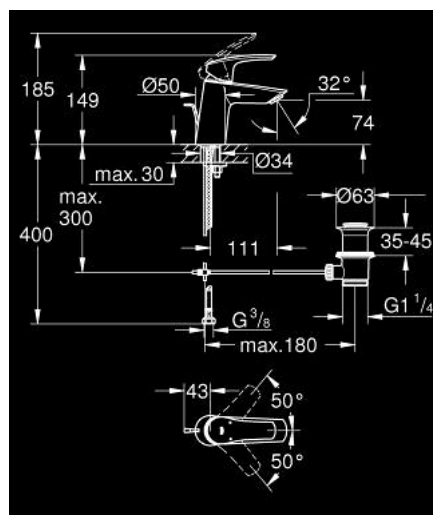

## 23 965 003 EUROSMART BASIN MIXER 1/2" S-SIZE

### PRODUCT DESCRIPTION

- Tyc: Chrome
- angled version
- metal lever
- GROHE SilkMove 28 mm ceramic cartridge
- with temperature limiter
- adjustable flow rate limiter
- single hole installation
- GROHE LongLife finish
- GROHE EcoJoy - Less water, perfect flow
- maximum flow rate (at 3 bar): 5 l/min
- Protected Water Ways no contact of water with lead or nickel inside the tap
- GROHE FastFixation rapid installation system
- pop-up waste set 1 1/4"
- flexible connection hoses
- professional exclusive

23 965 003 **EUROSMART BASIN MIXER 1/2"**  
**S-SIZE**

**SPARE PARTS**

- 1: Lever (Spare part-nr. 48548000)
  - 2: Cap (Spare part-nr. 46116000)
  - 3: Cartridge (Spare part-nr. 48518000)
  - 4: Lift rod (Spare part-nr. 65936PDO)
  - 5: Mousseur (Spare part-nr. 48159000)
  - 6: Shank mounting kit (Spare part-nr. 46645000)
  - 7: Waste set 1 1/4" (Spare part-nr. 28910000)
  - 7.1: Plug (Spare part-nr. 07182000)
  - 7.2: Eccentric rod (Spare part-nr. 07052000)
  - 8: Mounting wrench (Spare part-nr. 19017000)\*
  - 9: Eccentric rod (Spare part-nr. 07341000)\*
- \* Optional accessories