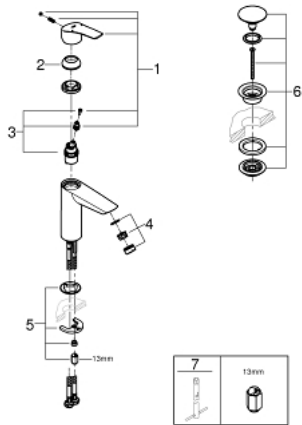

23 966 003 **EUROSMART BASIN MIXER 1/2"**
S-SIZE

PRODUCT DESCRIPTION

- Colour: chrome
- angled version
- single hole installation
- metal lever
- GROHE SilkMove 28 mm ceramic cartridge
- adjustable flow rate limiter
- with temperature limiter
- GROHE EcoJoy - less water, perfect flow
- maximum flow rate (at 3 bar): 5 l/min
- GROHE LongLife finish
- Protected Water Ways no contact of water with lead or nickel inside the tap
- GROHE FastFixation rapid installation system
- retractable chain
- flexible connection hoses
- professional exclusive

23 966 003 **EUROSMART BASIN MIXER 1/2"**
S-SIZE

SPARE PARTS

- 1: Lever (Spare part-nr. 48548000)
 - 2: Cap (Spare part-nr. 46116000)
 - 3: Cartridge (Spare part-nr. 48518000)
 - 4: Chain support (Spare part-nr. 06815000)
 - 5: Mousseur (Spare part-nr. 48159000)
 - 6: Shank mounting kit (Spare part-nr. 46645000)
 - 7: Mounting wrench (Spare part-nr. 19017000)*
- * Optional accessories