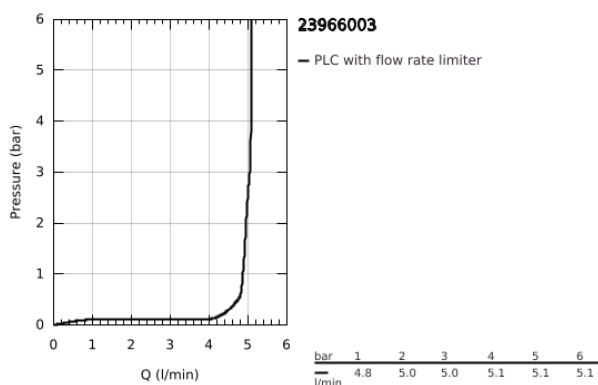

23 966 003 **EUROSMART BASIN MIXER 1/2"**
S-SIZE

PRODUCT DESCRIPTION

- Colour: chrome
- angled version
- single hole installation
- metal lever
- GROHE SilkMove 28 mm ceramic cartridge
- adjustable flow rate limiter
- with temperature limiter
- GROHE EcoJoy - less water, perfect flow
- maximum flow rate (at 3 bar): 5 l/min
- GROHE LongLife finish
- Protected Water Ways no contact of water with lead or nickel inside the tap
- GROHE FastFixation rapid installation system
- retractable chain
- flexible connection hoses
- professional exclusive

23 966 003 **EUROSMART BASIN MIXER 1/2"**
S-SIZE

SPARE PARTS

- 1: Lever (Spare part-nr. 48548000)
 - 2: Cap (Spare part-nr. 46116000)
 - 3: Cartridge (Spare part-nr. 48518000)
 - 4: Chain support (Spare part-nr. 06815000)
 - 5: Mousseur (Spare part-nr. 48159000)
 - 6: Shank mounting kit (Spare part-nr. 46645000)
 - 7: Mounting wrench (Spare part-nr. 19017000)*
- * Optional accessories