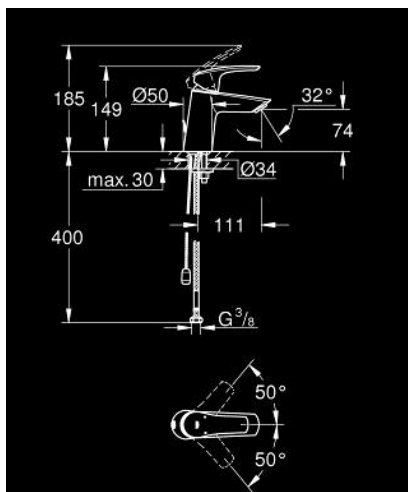

23 966 003 **EUROSMART BASIN MIXER 1/2"**
S-SIZE

PRODUCT DESCRIPTION

- Colour: chrome
- angled version
- single hole installation
- metal lever
- GROHE SilkMove 28 mm ceramic cartridge
- adjustable flow rate limiter
- with temperature limiter
- GROHE EcoJoy - less water, perfect flow
- maximum flow rate (at 3 bar): 5 l/min
- GROHE LongLife finish
- Protected Water Ways no contact of water with lead or nickel inside the tap
- GROHE FastFixation rapid installation system
- retractable chain
- flexible connection hoses
- professional exclusive

23 966 003 **EUROSMART BASIN MIXER 1/2"**
S-SIZE

SPARE PARTS

- 1: Lever (Spare part-nr. 48548000)
 - 2: Cap (Spare part-nr. 46116000)
 - 3: Cartridge (Spare part-nr. 48518000)
 - 4: Chain support (Spare part-nr. 06815000)
 - 5: Mousseur (Spare part-nr. 48159000)
 - 6: Shank mounting kit (Spare part-nr. 46645000)
 - 7: Mounting wrench (Spare part-nr. 19017000)*
- * Optional accessories