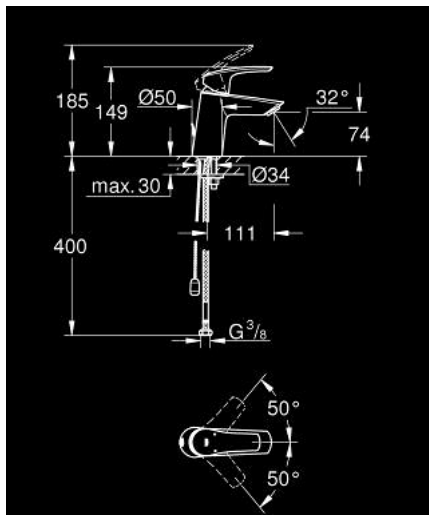

23 966 003 **EUROSMART BASIN MIXER 1/2"**
S-SIZE

PRODUCT DESCRIPTION

- Tyc: Chrome
- angled version
- single hole installation
- metal lever
- GROHE SilkMove 28 mm ceramic cartridge
- adjustable flow rate limiter
- with temperature limiter
- GROHE EcoJoy - Less water, perfect flow
- maximum flow rate (at 3 bar): 5 l/min
- GROHE LongLife finish
- Protected Water Ways no contact of water with lead or nickel inside the tap
- GROHE FastFixation rapid installation system
- retractable chain
- flexible connection hoses
- professional exclusive

23 966 003 **EUROSMART BASIN MIXER 1/2"**
S-SIZE

SPARE PARTS

- 1: Lever (Spare part-nr. 48548000)
- 2: Cap (Spare part-nr. 46116000)
- 3: Cartridge (Spare part-nr. 48518000)
- 4: Chain (Spare part-nr. 06815000)
- 5: Mousseur (Spare part-nr. 48159000)
- 6: Shank mounting kit (Spare part-nr. 46645000)
- 7: Mounting wrench (Spare part-nr. 19017000)*