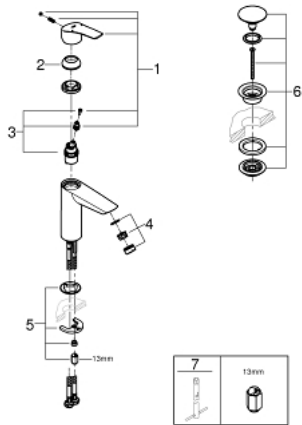

23 966 003 **EUROSMART BASIN MIXER 1/2"**
S-SIZE

PRODUCT DESCRIPTION

- Tyc: Chrome
- angled version
- single hole installation
- metal lever
- GROHE SilkMove 28 mm ceramic cartridge
- adjustable flow rate limiter
- with temperature limiter
- GROHE EcoJoy - Less water, perfect flow
- maximum flow rate (at 3 bar): 5 l/min
- GROHE LongLife finish
- Protected Water Ways no contact of water with lead or nickel inside the tap
- GROHE FastFixation rapid installation system
- retractable chain
- flexible connection hoses
- professional exclusive

23 966 003 **EUROSMART BASIN MIXER 1/2"**
S-SIZE

SPARE PARTS

- 1: Lever (Spare part-nr. 48548000)
- 2: Cap (Spare part-nr. 46116000)
- 3: Cartridge (Spare part-nr. 48518000)
- 4: Chain (Spare part-nr. 06815000)
- 5: Mousseur (Spare part-nr. 48159000)
- 6: Shank mounting kit (Spare part-nr. 46645000)
- 7: Mounting wrench (Spare part-nr. 19017000)*