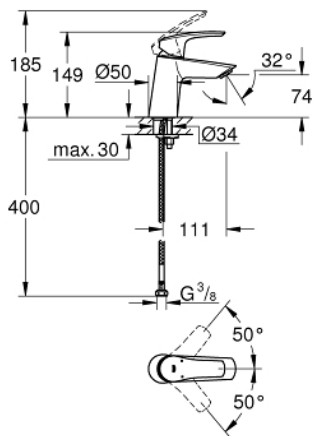

23 967 003 **EUROSMART BASIN MIXER 1/2"**  
**S-SIZE**

**PRODUCT DESCRIPTION**

- Colour: chrome
- angled version
- single hole installation
- metal lever
- GROHE SilkMove 28 mm ceramic cartridge
- adjustable flow rate limiter
- with temperature limiter
- GROHE LongLife finish
- GROHE EcoJoy - less water, perfect flow
- maximum flow rate (at 3 bar): 5 l/min
- Protected Water Ways no contact of water with lead or nickel inside the tap
- GROHE FastFixation rapid installation system
- flexible connection hoses
- smooth body
- professional exclusive

23 967 003 **EUROSMART BASIN MIXER 1/2"**  
**S-SIZE**

**SPARE PARTS**

- 1: Lever (Spare part-nr. 48548000)
- 2: Cap (Spare part-nr. 46116000)
- 3: Cartridge (Spare part-nr. 48518000)
- 4: Mousseur (Spare part-nr. 48159000)
- 5: Shank mounting kit (Spare part-nr. 46645000)
- 6: Waste set with push-open plug (Spare part-nr. 65807000)\*
- 7: Mounting wrench (Spare part-nr. 19017000)\*