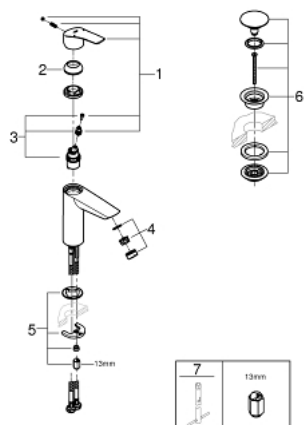

23 967 003 **EUROSMART BASIN MIXER 1/2"**  
**S-SIZE**

**PRODUCT DESCRIPTION**

- Colour: chrome
- angled version
- single hole installation
- metal lever
- GROHE SilkMove 28 mm ceramic cartridge
- adjustable flow rate limiter
- with temperature limiter
- GROHE LongLife finish
- GROHE EcoJoy - less water, perfect flow
- maximum flow rate (at 3 bar): 5 l/min
- Protected Water Ways no contact of water with lead or nickel inside the tap
- GROHE FastFixation rapid installation system
- flexible connection hoses
- smooth body
- professional exclusive

23 967 003 **EUROSMART BASIN MIXER 1/2"**  
**S-SIZE**

**SPARE PARTS**

- 1: Lever (Spare part-nr. 48548000)
- 2: Cap (Spare part-nr. 46116000)
- 3: Cartridge (Spare part-nr. 48518000)
- 4: Mousseur (Spare part-nr. 48159000)
- 5: Shank mounting kit (Spare part-nr. 46645000)
- 6: Waste set with push-open plug (Spare part-nr. 65807000)\*
- 7: Mounting wrench (Spare part-nr. 19017000)\*