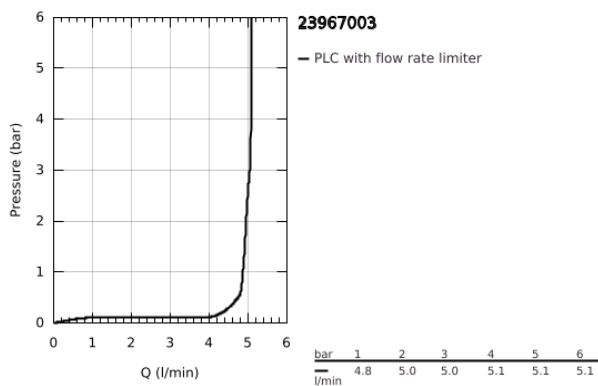

23 967 003 **EUROSMART BASIN MIXER 1/2"**  
**S-SIZE**

**PRODUCT DESCRIPTION**

- Colour: chrome
- angled version
- single hole installation
- metal lever
- GROHE SilkMove 28 mm ceramic cartridge
- adjustable flow rate limiter
- with temperature limiter
- GROHE LongLife finish
- GROHE EcoJoy - less water, perfect flow
- maximum flow rate (at 3 bar): 5 l/min
- Protected Water Ways no contact of water with lead or nickel inside the tap
- GROHE FastFixation rapid installation system
- flexible connection hoses
- smooth body
- professional exclusive

23 967 003 **EUROSMART BASIN MIXER 1/2"**  
**S-SIZE**

**SPARE PARTS**

- 1: Lever (Spare part-nr. 48548000)
- 2: Cap (Spare part-nr. 46116000)
- 3: Cartridge (Spare part-nr. 48518000)
- 4: Mousseur (Spare part-nr. 48159000)
- 5: Shank mounting kit (Spare part-nr. 46645000)
- 6: Waste set with push-open plug (Spare part-nr. 65807000)\*
- 7: Mounting wrench (Spare part-nr. 19017000)\*