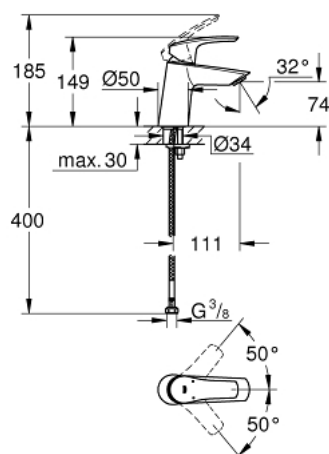

23 967 003 **EUROSMART BASIN MIXER 1/2"**
S-SIZE

PRODUCT DESCRIPTION

- Tyc: Chrome
- angled version
- single hole installation
- metal lever
- GROHE SilkMove 28 mm ceramic cartridge
- adjustable flow rate limiter
- with temperature limiter
- GROHE LongLife finish
- GROHE EcoJoy - Less water, perfect flow
- maximum flow rate (at 3 bar): 5 l/min
- Protected Water Ways no contact of water with lead or nickel inside the tap
- GROHE FastFixation rapid installation system
- flexible connection hoses
- smooth body
- professional exclusive

23 967 003 **EUROSMART BASIN MIXER 1/2"**
S-SIZE

SPARE PARTS

- 1: Lever (Spare part-nr. 48548000)
- 2: Cap (Spare part-nr. 46116000)
- 3: Cartridge (Spare part-nr. 48518000)
- 4: Mousseur (Spare part-nr. 48159000)
- 5: Shank mounting kit (Spare part-nr. 46645000)
- 6: Waste set with push-open plug (Spare part-nr. 65807000)*
- 7: Mounting wrench (Spare part-nr. 19017000)*