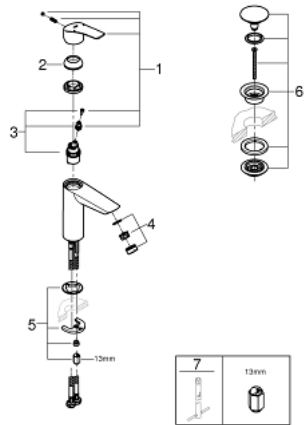

23 967 003 **EUROSMART BASIN MIXER 1/2"**
S-SIZE

PRODUCT DESCRIPTION

- Tyc: Chrome
- angled version
- single hole installation
- metal lever
- GROHE SilkMove 28 mm ceramic cartridge
- adjustable flow rate limiter
- with temperature limiter
- GROHE LongLife finish
- GROHE EcoJoy - Less water, perfect flow
- maximum flow rate (at 3 bar): 5 l/min
- Protected Water Ways no contact of water with lead or nickel inside the tap
- GROHE FastFixation rapid installation system
- flexible connection hoses
- smooth body
- professional exclusive

23 967 003 **EUROSMART BASIN MIXER 1/2"**
S-SIZE

SPARE PARTS

- 1: Lever (Spare part-nr. 48548000)
- 2: Cap (Spare part-nr. 46116000)
- 3: Cartridge (Spare part-nr. 48518000)
- 4: Mousseur (Spare part-nr. 48159000)
- 5: Shank mounting kit (Spare part-nr. 46645000)
- 6: Waste set with push-open plug (Spare part-nr. 65807000)*
- 7: Mounting wrench (Spare part-nr. 19017000)*