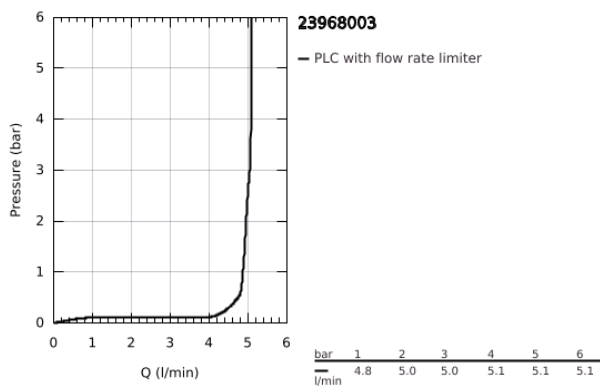

23 968 003 **EUROSMART BASIN MIXER 1/2"**
S-SIZE

PRODUCT DESCRIPTION

- Colour: chrome
- angled version
- single hole installation
- metal lever
- GROHE SilkMove 28 mm ceramic cartridge
- adjustable flow rate limiter
- with temperature limiter
- GROHE LongLife finish
- GROHE EcoJoy - less water, perfect flow
- maximum flow rate (at 3 bar): 5 l/min
- Protected Water Ways no contact of water with lead or nickel inside the tap
- GROHE FastFixation rapid installation system
- flexible connection hoses
- smooth body with push-open waste set 1 1/4"
- professional exclusive

23 968 003 **EUROSMART BASIN MIXER 1/2"**
S-SIZE

SPARE PARTS

- 1: Lever (Spare part-nr. 48548000)
- 2: Cap (Spare part-nr. 46116000)
- 3: Cartridge (Spare part-nr. 48518000)
- 4: Mousseur (Spare part-nr. 48159000)
- 5: Shank mounting kit (Spare part-nr. 46645000)
- 6: Waste set with push-open plug (Spare part-nr. 65807000)
- 7: Mounting wrench (Spare part-nr. 19017000)*