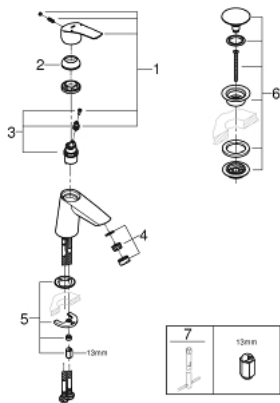

23 968 003 **EUROSMART BASIN MIXER 1/2"**
S-SIZE

PRODUCT DESCRIPTION

- Colour: chrome
- angled version
- single hole installation
- metal lever
- GROHE SilkMove 28 mm ceramic cartridge
- adjustable flow rate limiter
- with temperature limiter
- GROHE LongLife finish
- GROHE EcoJoy - less water, perfect flow
- maximum flow rate (at 3 bar): 5 l/min
- Protected Water Ways no contact of water with lead or nickel inside the tap
- GROHE FastFixation rapid installation system
- flexible connection hoses
- smooth body with push-open waste set 1 1/4"
- professional exclusive

23 968 003 **EUROSMART BASIN MIXER 1/2"**
S-SIZE

SPARE PARTS

- 1: Lever (Spare part-nr. 48548000)
- 2: Cap (Spare part-nr. 46116000)
- 3: Cartridge (Spare part-nr. 48518000)
- 4: Mousseur (Spare part-nr. 48159000)
- 5: Shank mounting kit (Spare part-nr. 46645000)
- 6: Waste set with push-open plug (Spare part-nr. 65807000)
- 7: Mounting wrench (Spare part-nr. 19017000)*