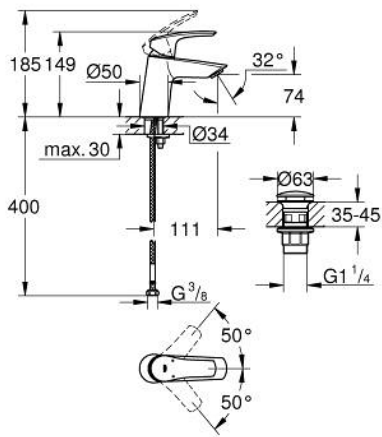

23 968 003 **EUROSMART BASIN MIXER 1/2"**
S-SIZE

PRODUCT DESCRIPTION

- Colour: chrome
- angled version
- single hole installation
- metal lever
- GROHE SilkMove 28 mm ceramic cartridge
- adjustable flow rate limiter
- with temperature limiter
- GROHE LongLife finish
- GROHE EcoJoy - less water, perfect flow
- maximum flow rate (at 3 bar): 5 l/min
- Protected Water Ways no contact of water with lead or nickel inside the tap
- GROHE FastFixation rapid installation system
- flexible connection hoses
- smooth body with push-open waste set 1 1/4"
- professional exclusive

23 968 003 **EUROSMART BASIN MIXER 1/2"**
S-SIZE

SPARE PARTS

- 1: Lever (Spare part-nr. 48548000)
- 2: Cap (Spare part-nr. 46116000)
- 3: Cartridge (Spare part-nr. 48518000)
- 4: Mousseur (Spare part-nr. 48159000)
- 5: Shank mounting kit (Spare part-nr. 46645000)
- 6: Waste set with push-open plug (Spare part-nr. 65807000)
- 7: Mounting wrench (Spare part-nr. 19017000)*