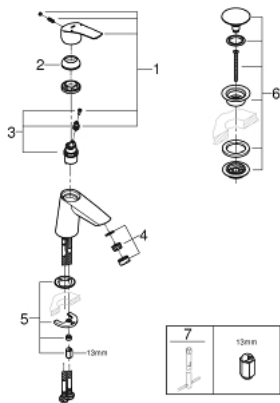

23 968 003 **EUROSMART BASIN MIXER 1/2"**
S-SIZE

PRODUCT DESCRIPTION

- Tyc: Chrome
- angled version
- single hole installation
- metal lever
- GROHE SilkMove 28 mm ceramic cartridge
- adjustable flow rate limiter
- with temperature limiter
- GROHE LongLife finish
- GROHE EcoJoy - Less water, perfect flow
- maximum flow rate (at 3 bar): 5 l/min
- Protected Water Ways no contact of water with lead or nickel inside the tap
- GROHE FastFixation rapid installation system
- flexible connection hoses
- smooth body with push-open waste set 1 1/4"
- professional exclusive

23 968 003 **EUROSMART BASIN MIXER 1/2"**
S-SIZE

SPARE PARTS

- 1: Lever (Spare part-nr. 48548000)
- 2: Cap (Spare part-nr. 46116000)
- 3: Cartridge (Spare part-nr. 48518000)
- 4: Mousseur (Spare part-nr. 48159000)
- 5: Shank mounting kit (Spare part-nr. 46645000)
- 6: Waste set with push-open plug (Spare part-nr. 65807000)
- 7: Mounting wrench (Spare part-nr. 19017000)*