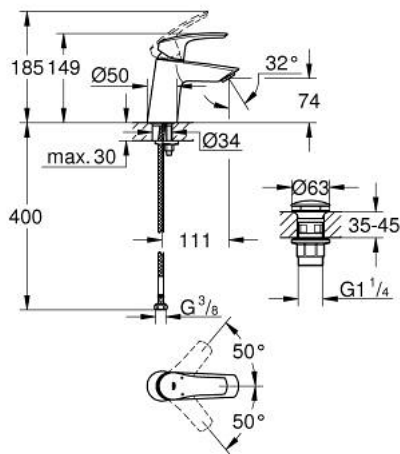

23 968 003 **EUROSMART BASIN MIXER 1/2"**
S-SIZE

PRODUCT DESCRIPTION

- Tyc: Chrome
- angled version
- single hole installation
- metal lever
- GROHE SilkMove 28 mm ceramic cartridge
- adjustable flow rate limiter
- with temperature limiter
- GROHE LongLife finish
- GROHE EcoJoy - Less water, perfect flow
- maximum flow rate (at 3 bar): 5 l/min
- Protected Water Ways no contact of water with lead or nickel inside the tap
- GROHE FastFixation rapid installation system
- flexible connection hoses
- smooth body with push-open waste set 1 1/4"
- professional exclusive

23 968 003 **EUROSMART BASIN MIXER 1/2"**
S-SIZE

SPARE PARTS

- 1: Lever (Spare part-nr. 48548000)
- 2: Cap (Spare part-nr. 46116000)
- 3: Cartridge (Spare part-nr. 48518000)
- 4: Mousseur (Spare part-nr. 48159000)
- 5: Shank mounting kit (Spare part-nr. 46645000)
- 6: Waste set with push-open plug (Spare part-nr. 65807000)
- 7: Mounting wrench (Spare part-nr. 19017000)*