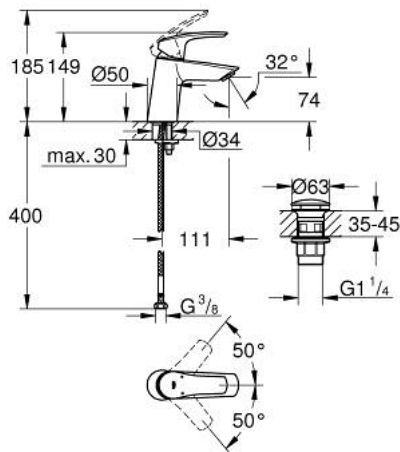

23 968 243 3 **EUROSMART BASIN MIXER 1/2"**
S-SIZE

PRODUCT DESCRIPTION

- Tyc: matte black
- angled version
- single hole installation
- metal lever
- GROHE SilkMove 28 mm ceramic cartridge
- adjustable flow rate limiter
- with temperature limiter
- GROHE EcoJoy - Less water, perfect flow
- maximum flow rate (at 3 bar): 5 l/min
- Protected Water Ways no contact of water with lead or nickel inside the tap
- GROHE FastFixation rapid installation system
- flexible connection hoses
- smooth body with push-open waste set 1 1/4"
- professional exclusive