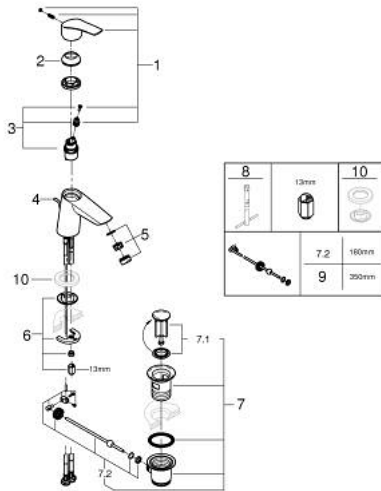

23 969 003 **EUROSMART BASIN MIXER 1/2"**  
**S-SIZE**

**PRODUCT DESCRIPTION**

- Colour: chrome
- angled version
- single hole installation
- metal lever
- GROHE SilkMove 28 mm ceramic cartridge
- EcoMode - cold water flow in mid-lever position saves energy
- adjustable flow rate limiter
- with temperature limiter
- GROHE LongLife finish
- GROHE EcoJoy - less water, perfect flow
- maximum flow rate (at 3 bar): 5 l/min
- Protected Water Ways no contact of water with lead or nickel inside the tap
- pop-up waste set 1 1/4"
- flexible connection hoses
- professional exclusive

23 969 003 **EUROSMART BASIN MIXER 1/2"**  
**S-SIZE**

**SPARE PARTS**

- 1: Lever (Spare part-nr. 48551000)
  - 2: Cap (Spare part-nr. 46116000)
  - 3: Cartridge (Spare part-nr. 48518000)
  - 4: Lift rod (Spare part-nr. 65936PD0)
  - 5: Mousseur (Spare part-nr. 48159000)
  - 6: Shank mounting kit (Spare part-nr. 46645000)
  - 7: Waste set 1 1/4" (Spare part-nr. 28910000)
  - 7.1: Plug (Spare part-nr. 07182000)
  - 7.2: Eccentric rod (Spare part-nr. 07052000)
  - 8: Mounting wrench (Spare part-nr. 19017000)\*
  - 9: Eccentric rod (Spare part-nr. 07341000)\*
  - 10: Base plate (Spare part-nr. 48165000)\*
- \* Optional accessories