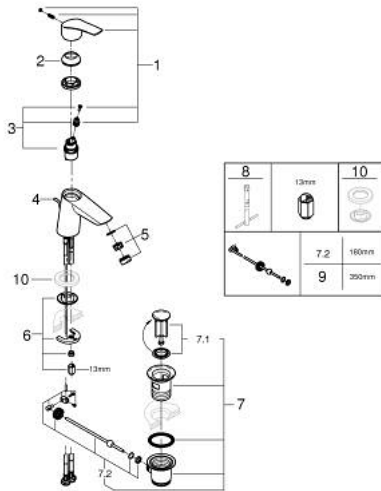

23 969 003 **EUROSMART BASIN MIXER 1/2"**
S-SIZE

PRODUCT DESCRIPTION

- Colour: chrome
- angled version
- single hole installation
- metal lever
- GROHE SilkMove 28 mm ceramic cartridge
- OpenCold - cold water flow in mid-lever position
- adjustable flow rate limiter
- with temperature limiter
- GROHE LongLife finish
- GROHE EcoJoy - less water, perfect flow
- maximum flow rate (at 3 bar): 5 l/min
- Protected Water Ways no contact of water with lead or nickel inside the tap
- pop-up waste set 1 1/4"
- flexible connection hoses
- professional exclusive

23 969 003 **EUROSMART BASIN MIXER 1/2"**
S-SIZE

SPARE PARTS

- 1: Lever (Spare part-nr. 48551000)
 - 2: Cap (Spare part-nr. 46116000)
 - 3: Cartridge (Spare part-nr. 48518000)
 - 4: Lift rod (Spare part-nr. 65936PD0)
 - 5: Mousseur (Spare part-nr. 48159000)
 - 6: Shank mounting kit (Spare part-nr. 46645000)
 - 7: Waste set 1 1/4" (Spare part-nr. 28910000)
 - 7.1: Plug (Spare part-nr. 07182000)
 - 7.2: Eccentric rod (Spare part-nr. 07052000)
 - 8: Mounting wrench (Spare part-nr. 19017000)*
 - 9: Eccentric rod (Spare part-nr. 07341000)*
 - 10: Base plate (Spare part-nr. 48165000)*
- * Optional accessories