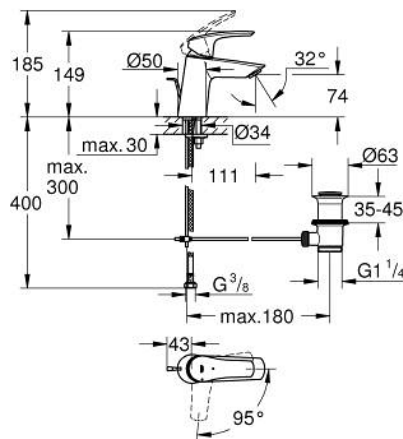

23 969 003 **EUROSMART BASIN MIXER 1/2"**  
**S-SIZE**

**PRODUCT DESCRIPTION**

- Colour: chrome
- angled version
- single hole installation
- metal lever
- GROHE SilkMove 28 mm ceramic cartridge
- EcoMode - cold water flow in mid-lever position saves energy
- adjustable flow rate limiter
- with temperature limiter
- GROHE LongLife finish
- GROHE EcoJoy - less water, perfect flow
- maximum flow rate (at 3 bar): 5 l/min
- Protected Water Ways no contact of water with lead or nickel inside the tap
- pop-up waste set 1 1/4"
- flexible connection hoses
- professional exclusive

23 969 003 **EUROSMART BASIN MIXER 1/2"**  
**S-SIZE**

**SPARE PARTS**

- 1: Lever (Spare part-nr. 48551000)
  - 2: Cap (Spare part-nr. 46116000)
  - 3: Cartridge (Spare part-nr. 48518000)
  - 4: Lift rod (Spare part-nr. 65936PD0)
  - 5: Mousseur (Spare part-nr. 48159000)
  - 6: Shank mounting kit (Spare part-nr. 46645000)
  - 7: Waste set 1 1/4" (Spare part-nr. 28910000)
  - 7.1: Plug (Spare part-nr. 07182000)
  - 7.2: Eccentric rod (Spare part-nr. 07052000)
  - 8: Mounting wrench (Spare part-nr. 19017000)\*
  - 9: Eccentric rod (Spare part-nr. 07341000)\*
  - 10: Base plate (Spare part-nr. 48165000)\*
- \* Optional accessories