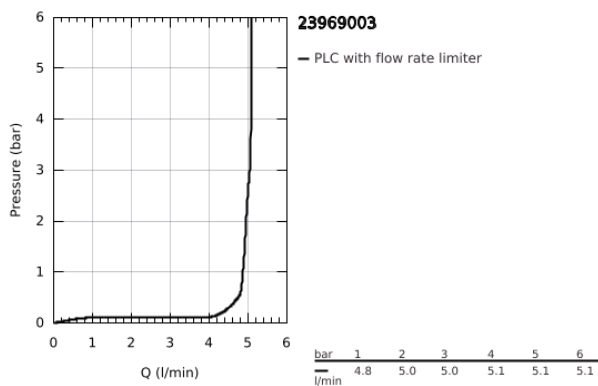

23 969 003 **EUROSMART BASIN MIXER 1/2"**  
**S-SIZE**

**PRODUCT DESCRIPTION**

- Colour: chrome
- angled version
- single hole installation
- metal lever
- GROHE SilkMove 28 mm ceramic cartridge
- EcoMode - cold water flow in mid-lever position saves energy
- adjustable flow rate limiter
- with temperature limiter
- GROHE LongLife finish
- GROHE EcoJoy - less water, perfect flow
- maximum flow rate (at 3 bar): 5 l/min
- Protected Water Ways no contact of water with lead or nickel inside the tap
- pop-up waste set 1 1/4"
- flexible connection hoses
- professional exclusive

23 969 003 **EUROSMART BASIN MIXER 1/2"**  
**S-SIZE**

**SPARE PARTS**

- 1: Lever (Spare part-nr. 48551000)
  - 2: Cap (Spare part-nr. 46116000)
  - 3: Cartridge (Spare part-nr. 48518000)
  - 4: Lift rod (Spare part-nr. 65936PD0)
  - 5: Mousseur (Spare part-nr. 48159000)
  - 6: Shank mounting kit (Spare part-nr. 46645000)
  - 7: Waste set 1 1/4" (Spare part-nr. 28910000)
  - 7.1: Plug (Spare part-nr. 07182000)
  - 7.2: Eccentric rod (Spare part-nr. 07052000)
  - 8: Mounting wrench (Spare part-nr. 19017000)\*
  - 9: Eccentric rod (Spare part-nr. 07341000)\*
  - 10: Base plate (Spare part-nr. 48165000)\*
- \* Optional accessories