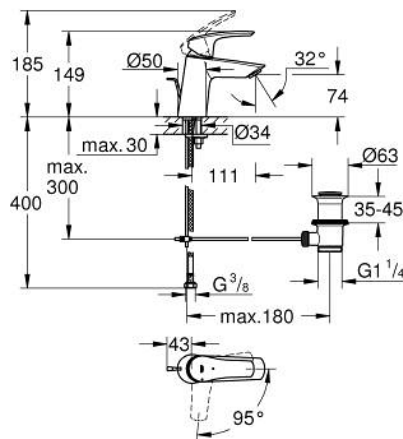

23 969 003 **EUROSMART BASIN MIXER 1/2"**
S-SIZE

PRODUCT DESCRIPTION

- Colour: chrome
- angled version
- single hole installation
- metal lever
- GROHE SilkMove 28 mm ceramic cartridge
- OpenCold - cold water flow in mid-lever position
- adjustable flow rate limiter
- with temperature limiter
- GROHE LongLife finish
- GROHE EcoJoy - less water, perfect flow
- maximum flow rate (at 3 bar): 5 l/min
- Protected Water Ways no contact of water with lead or nickel inside the tap
- pop-up waste set 1 1/4"
- flexible connection hoses
- professional exclusive

23 969 003 **EUROSMART BASIN MIXER 1/2"**
S-SIZE

SPARE PARTS

- 1: Lever (Spare part-nr. 48551000)
 - 2: Cap (Spare part-nr. 46116000)
 - 3: Cartridge (Spare part-nr. 48518000)
 - 4: Lift rod (Spare part-nr. 65936PD0)
 - 5: Mousseur (Spare part-nr. 48159000)
 - 6: Shank mounting kit (Spare part-nr. 46645000)
 - 7: Waste set 1 1/4" (Spare part-nr. 28910000)
 - 7.1: Plug (Spare part-nr. 07182000)
 - 7.2: Eccentric rod (Spare part-nr. 07052000)
 - 8: Mounting wrench (Spare part-nr. 19017000)*
 - 9: Eccentric rod (Spare part-nr. 07341000)*
 - 10: Base plate (Spare part-nr. 48165000)*
- * Optional accessories