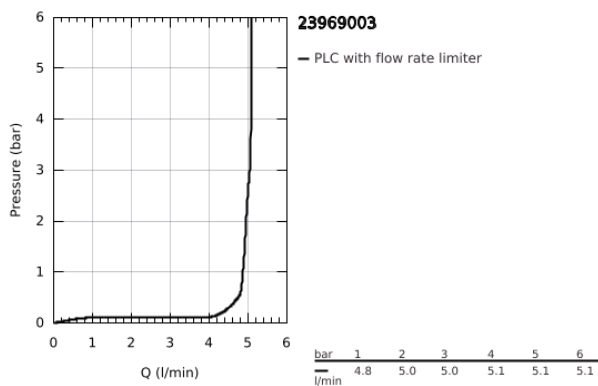

23 969 003 **EUROSMART BASIN MIXER 1/2"**
S-SIZE

PRODUCT DESCRIPTION

- Colour: chrome
- angled version
- single hole installation
- metal lever
- GROHE SilkMove 28 mm ceramic cartridge
- OpenCold - cold water flow in mid-lever position
- adjustable flow rate limiter
- with temperature limiter
- GROHE LongLife finish
- GROHE EcoJoy - less water, perfect flow
- maximum flow rate (at 3 bar): 5 l/min
- Protected Water Ways no contact of water with lead or nickel inside the tap
- pop-up waste set 1 1/4"
- flexible connection hoses
- professional exclusive

23 969 003 **EUROSMART BASIN MIXER 1/2"**
S-SIZE

SPARE PARTS

- 1: Lever (Spare part-nr. 48551000)
 - 2: Cap (Spare part-nr. 46116000)
 - 3: Cartridge (Spare part-nr. 48518000)
 - 4: Lift rod (Spare part-nr. 65936PD0)
 - 5: Mousseur (Spare part-nr. 48159000)
 - 6: Shank mounting kit (Spare part-nr. 46645000)
 - 7: Waste set 1 1/4" (Spare part-nr. 28910000)
 - 7.1: Plug (Spare part-nr. 07182000)
 - 7.2: Eccentric rod (Spare part-nr. 07052000)
 - 8: Mounting wrench (Spare part-nr. 19017000)*
 - 9: Eccentric rod (Spare part-nr. 07341000)*
 - 10: Base plate (Spare part-nr. 48165000)*
- * Optional accessories