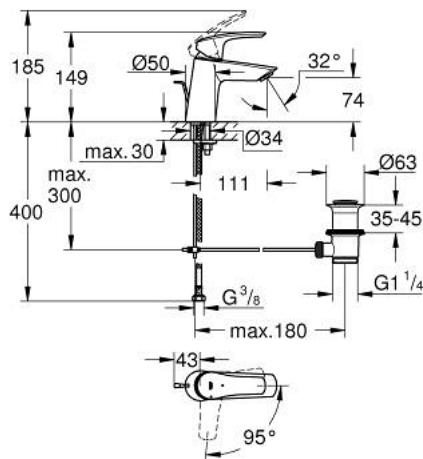

23 969 003 **EUROSMART BASIN MIXER 1/2"**  
**S-SIZE**

**PRODUCT DESCRIPTION**

- Tyc: Chrome
- angled version
- single hole installation
- metal lever
- GROHE SilkMove 28 mm ceramic cartridge
- OpenCold - cold water flow in mid-lever position
- adjustable flow rate limiter
- with temperature limiter
- GROHE LongLife finish
- GROHE EcoJoy - Less water, perfect flow
- maximum flow rate (at 3 bar): 5 l/min
- Protected Water Ways no contact of water with lead or nickel inside the tap
- pop-up waste set 1 1/4"
- flexible connection hoses
- professional exclusive

23 969 003 **EUROSMART BASIN MIXER 1/2"**  
**S-SIZE**

**SPARE PARTS**

- 1: Lever (Spare part-nr. 48551000)
  - 2: Cap (Spare part-nr. 46116000)
  - 3: Cartridge (Spare part-nr. 48518000)
  - 4: Lift rod (Spare part-nr. 65936PD0)
  - 5: Mousseur (Spare part-nr. 48159000)
  - 6: Shank mounting kit (Spare part-nr. 46645000)
  - 7: Waste set 1 1/4" (Spare part-nr. 28910000)
  - 7.1: Plug (Spare part-nr. 07182000)
  - 7.2: Eccentric rod (Spare part-nr. 07052000)
  - 8: Mounting wrench (Spare part-nr. 19017000)\*
  - 9: Eccentric rod (Spare part-nr. 07341000)\*
  - 10: Base plate (Spare part-nr. 48165000)\*
- \* Optional accessories