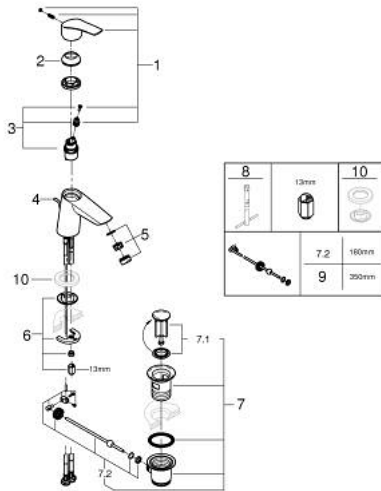

23 969 003 **EUROSMART BASIN MIXER 1/2"**  
**S-SIZE**

**PRODUCT DESCRIPTION**

- Tyc: Chrome
- angled version
- single hole installation
- metal lever
- GROHE SilkMove 28 mm ceramic cartridge
- OpenCold - cold water flow in mid-lever position
- adjustable flow rate limiter
- with temperature limiter
- GROHE LongLife finish
- GROHE EcoJoy - Less water, perfect flow
- maximum flow rate (at 3 bar): 5 l/min
- Protected Water Ways no contact of water with lead or nickel inside the tap
- pop-up waste set 1 1/4"
- flexible connection hoses
- professional exclusive

23 969 003 **EUROSMART BASIN MIXER 1/2"**  
**S-SIZE**

**SPARE PARTS**

- 1: Lever (Spare part-nr. 48551000)
  - 2: Cap (Spare part-nr. 46116000)
  - 3: Cartridge (Spare part-nr. 48518000)
  - 4: Lift rod (Spare part-nr. 65936PD0)
  - 5: Mousseur (Spare part-nr. 48159000)
  - 6: Shank mounting kit (Spare part-nr. 46645000)
  - 7: Waste set 1 1/4" (Spare part-nr. 28910000)
  - 7.1: Plug (Spare part-nr. 07182000)
  - 7.2: Eccentric rod (Spare part-nr. 07052000)
  - 8: Mounting wrench (Spare part-nr. 19017000)\*
  - 9: Eccentric rod (Spare part-nr. 07341000)\*
  - 10: Base plate (Spare part-nr. 48165000)\*
- \* Optional accessories