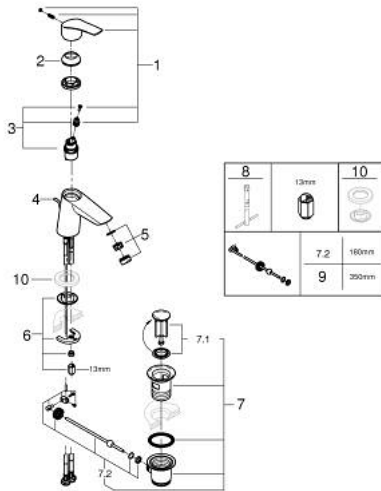

23 969 003 **EUROSMART BASIN MIXER 1/2"**  
**S-SIZE**

**PRODUCT DESCRIPTION**

- Tyc: Chrome
- angled version
- single hole installation
- metal lever
- GROHE SilkMove 28 mm ceramic cartridge
- EcoMode - cold water flow in mid-lever position saves energy
- adjustable flow rate limiter
- with temperature limiter
- GROHE LongLife finish
- GROHE EcoJoy - Less water, perfect flow
- maximum flow rate (at 3 bar): 5 l/min
- Protected Water Ways no contact of water with lead or nickel inside the tap
- pop-up waste set 1 1/4"
- flexible connection hoses
- professional exclusive

23 969 003 **EUROSMART BASIN MIXER 1/2"**  
**S-SIZE**

**SPARE PARTS**

- 1: Lever (Spare part-nr. 48551000)
  - 2: Cap (Spare part-nr. 46116000)
  - 3: Cartridge (Spare part-nr. 48518000)
  - 4: Lift rod (Spare part-nr. 65936PD0)
  - 5: Mousseur (Spare part-nr. 48159000)
  - 6: Shank mounting kit (Spare part-nr. 46645000)
  - 7: Waste set 1 1/4" (Spare part-nr. 28910000)
  - 7.1: Plug (Spare part-nr. 07182000)
  - 7.2: Eccentric rod (Spare part-nr. 07052000)
  - 8: Mounting wrench (Spare part-nr. 19017000)\*
  - 9: Eccentric rod (Spare part-nr. 07341000)\*
  - 10: Base plate (Spare part-nr. 48165000)\*
- \* Optional accessories