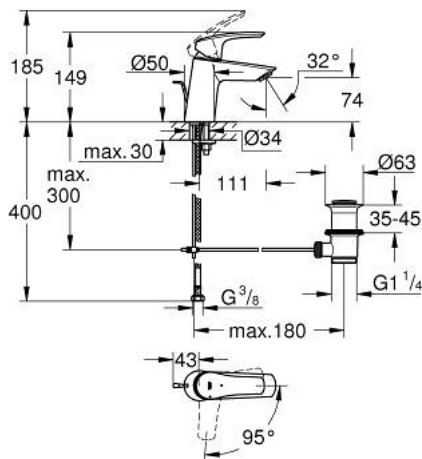

23 969 003 **EUROSMART BASIN MIXER 1/2"**  
**S-SIZE**

**PRODUCT DESCRIPTION**

- Tyc: Chrome
- angled version
- single hole installation
- metal lever
- GROHE SilkMove 28 mm ceramic cartridge
- EcoMode - cold water flow in mid-lever position saves energy
- adjustable flow rate limiter
- with temperature limiter
- GROHE LongLife finish
- GROHE EcoJoy - Less water, perfect flow
- maximum flow rate (at 3 bar): 5 l/min
- Protected Water Ways no contact of water with lead or nickel inside the tap
- pop-up waste set 1 1/4"
- flexible connection hoses
- professional exclusive

23 969 003 **EUROSMART BASIN MIXER 1/2"**  
**S-SIZE**

**SPARE PARTS**

- 1: Lever (Spare part-nr. 48551000)
  - 2: Cap (Spare part-nr. 46116000)
  - 3: Cartridge (Spare part-nr. 48518000)
  - 4: Lift rod (Spare part-nr. 65936PD0)
  - 5: Mousseur (Spare part-nr. 48159000)
  - 6: Shank mounting kit (Spare part-nr. 46645000)
  - 7: Waste set 1 1/4" (Spare part-nr. 28910000)
  - 7.1: Plug (Spare part-nr. 07182000)
  - 7.2: Eccentric rod (Spare part-nr. 07052000)
  - 8: Mounting wrench (Spare part-nr. 19017000)\*
  - 9: Eccentric rod (Spare part-nr. 07341000)\*
  - 10: Base plate (Spare part-nr. 48165000)\*
- \* Optional accessories