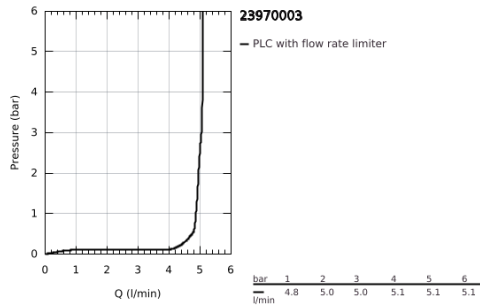

23 970 003 **EUROSMART SINGLE-LEVER BASIN MIXER 1/2" L-SIZE**

PRODUCT DESCRIPTION

- Colour: chrome
- single hole installation
- metal lever
- GROHE SilkMove 28 mm ceramic cartridge
- with temperature limiter
- GROHE LongLife finish
- GROHE EcoJoy - less water, perfect flow
- maximum flow rate (at 3 bar): 5 l/min
- GROHE FastFixation rapid installation system
- swivel tubular spout
- smooth body with push-open waste set 1 1/4"
- flexible connection hoses
- professional exclusive

23 970 003 EUROSMART SINGLE-LEVER BASIN MIXER 1/2" L-SIZE

SPARE PARTS

- 1: Lever (Spare part-nr. 48531000)
 - 2: Cartridge (Spare part-nr. 46580000)
 - 3: Cap (Spare part-nr. 46581000)
 - 4: retaining ring (Spare part-nr. 46715000)
 - 5: Spout (Spare part-nr. 13427000)
 - 5.1: Safety ring (Spare part-nr. 4825700M)
 - 5.2: Mousseur (Spare part-nr. 13935000)
 - 6: Shank mounting kit (Spare part-nr. 46671000)
 - 7: Waste set with push-open plug (Spare part-nr. 65807000)
 - 8: Mounting wrench (Spare part-nr. 19017000)*
- * Optional accessories