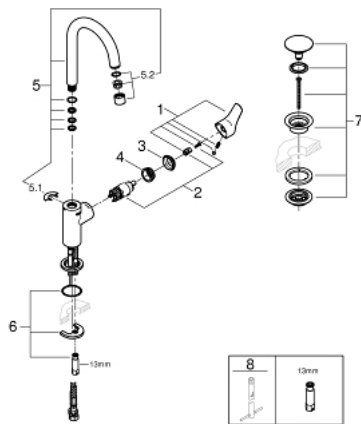

23 970 003 **EUROSMART SINGLE-LEVER BASIN MIXER 1/2" L-SIZE**

PRODUCT DESCRIPTION

- Colour: chrome
- single hole installation
- metal lever
- GROHE SilkMove 28 mm ceramic cartridge
- with temperature limiter
- GROHE LongLife finish
- GROHE EcoJoy - less water, perfect flow
- maximum flow rate (at 3 bar): 5 l/min
- GROHE FastFixation rapid installation system
- swivel tubular spout
- smooth body with push-open waste set 1 1/4"
- flexible connection hoses
- professional exclusive

23 970 003 EUROSMART SINGLE-LEVER BASIN MIXER 1/2" L-SIZE

SPARE PARTS

- 1: Lever (Spare part-nr. 48531000)
 - 2: Cartridge (Spare part-nr. 46580000)
 - 3: Cap (Spare part-nr. 46581000)
 - 4: retaining ring (Spare part-nr. 46715000)
 - 5: Spout (Spare part-nr. 13427000)
 - 5.1: Safety ring (Spare part-nr. 4825700M)
 - 5.2: Mousseur (Spare part-nr. 13935000)
 - 6: Shank mounting kit (Spare part-nr. 46671000)
 - 7: Waste set with push-open plug (Spare part-nr. 65807000)
 - 8: Mounting wrench (Spare part-nr. 19017000)*
- * Optional accessories