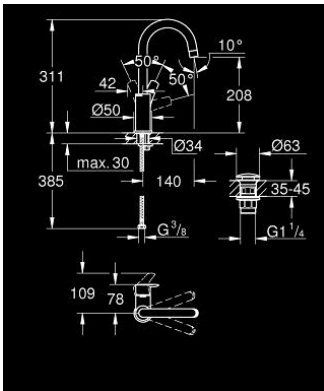

23 970 003 **EUROSMART SINGLE-LEVER BASIN MIXER 1/2" L-SIZE**

PRODUCT DESCRIPTION

- Colour: chrome
- single hole installation
- metal lever
- GROHE SilkMove 28 mm ceramic cartridge
- with temperature limiter
- GROHE LongLife finish
- GROHE EcoJoy - less water, perfect flow
- maximum flow rate (at 3 bar): 5 l/min
- GROHE FastFixation rapid installation system
- swivel tubular spout
- smooth body with push-open waste set 1 1/4"
- flexible connection hoses
- professional exclusive

23 970 003 EUROSMART SINGLE-LEVER BASIN MIXER 1/2" L-SIZE

SPARE PARTS

- 1: Lever (Spare part-nr. 48531000)
 - 2: Cartridge (Spare part-nr. 46580000)
 - 3: Cap (Spare part-nr. 46581000)
 - 4: retaining ring (Spare part-nr. 46715000)
 - 5: Spout (Spare part-nr. 13427000)
 - 5.1: Safety ring (Spare part-nr. 4825700M)
 - 5.2: Mousseur (Spare part-nr. 13935000)
 - 6: Shank mounting kit (Spare part-nr. 46671000)
 - 7: Waste set with push-open plug (Spare part-nr. 65807000)
 - 8: Mounting wrench (Spare part-nr. 19017000)*
- * Optional accessories