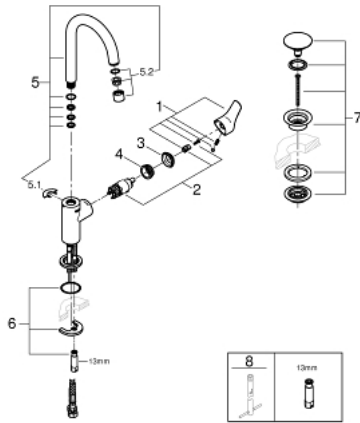

23 970 003 **EUROSMART SINGLE-LEVER BASIN MIXER 1/2"**
L-SIZE

SPARE PARTS

- 1: Lever (Spare part-nr. 48531000)
- 2: Cartridge (Spare part-nr. 46580000)
- 3: Cap (Spare part-nr. 46581000)
- 4: Fitting ring (Spare part-nr. 46715000)
- 5: Spout (Spare part-nr. 13427000)
- 5.1: Safety ring (Spare part-nr. 4825700M)
- 5.2: Mousseur (Spare part-nr. 13935000)
- 6: Shank mounting kit (Spare part-nr. 46671000)
- 7: Waste set with push-open plug (Spare part-nr. 65807000)
- 8: Mounting wrench (Spare part-nr. 19017000)*