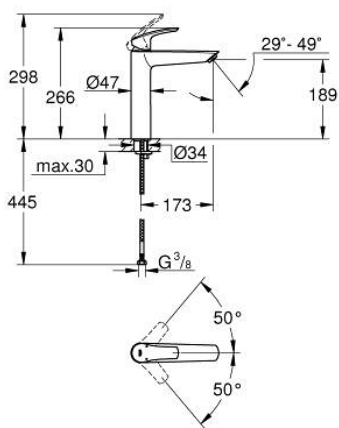

23 971 003 EUROSMART SINGLE-LEVER BASIN MIXER 1/2" XL-SIZE

PRODUCT DESCRIPTION

- Colour: chrome
- for free-standing basins
- single hole installation
- metal lever
- GROHE SilkMove 28 mm ceramic cartridge
- adjustable flow rate limiter
- with temperature limiter
- GROHE LongLife finish
- GROHE EcoJoy - less water, perfect flow
- maximum flow rate (at 3 bar): 5 l/min
- GROHE AquaGuide adjustable mousseur
- GROHE FastFixation rapid installation system
- smooth body
- flexible connection hoses
- professional exclusive

23 971 003 EUROSMART SINGLE-LEVER BASIN MIXER 1/2" XL-SIZE

SPARE PARTS

- 1: Lever (Spare part-nr. 48548000)
 - 2: Cap (Spare part-nr. 46116000)
 - 3: Cartridge (Spare part-nr. 46580000)
 - 4: Flow straightener (Spare part-nr. 46837000)
 - 5: Shank mounting kit (Spare part-nr. 46645000)
 - 6: Waste set with push-open plug (Spare part-nr. 65807000)*
 - 7: Mounting wrench (Spare part-nr. 19017000)*
- * Optional accessories