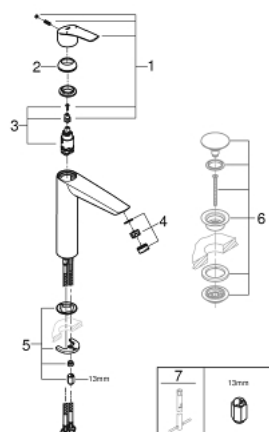

23 971 003 EUROSMART SINGLE-LEVER BASIN MIXER 1/2" XL-SIZE

PRODUCT DESCRIPTION

- Colour: chrome
- for free-standing basins
- single hole installation
- metal lever
- GROHE SilkMove 28 mm ceramic cartridge
- adjustable flow rate limiter
- with temperature limiter
- GROHE LongLife finish
- GROHE EcoJoy - less water, perfect flow
- maximum flow rate (at 3 bar): 5 l/min
- GROHE AquaGuide adjustable mousseur
- GROHE FastFixation rapid installation system
- smooth body
- flexible connection hoses
- professional exclusive

23 971 003 EUROSMART SINGLE-LEVER BASIN MIXER 1/2" XL-SIZE

SPARE PARTS

- 1: Lever (Spare part-nr. 48548000)
 - 2: Cap (Spare part-nr. 46116000)
 - 3: Cartridge (Spare part-nr. 46580000)
 - 4: Flow straightener (Spare part-nr. 46837000)
 - 5: Shank mounting kit (Spare part-nr. 46645000)
 - 6: Waste set with push-open plug (Spare part-nr. 65807000)*
 - 7: Mounting wrench (Spare part-nr. 19017000)*
- * Optional accessories