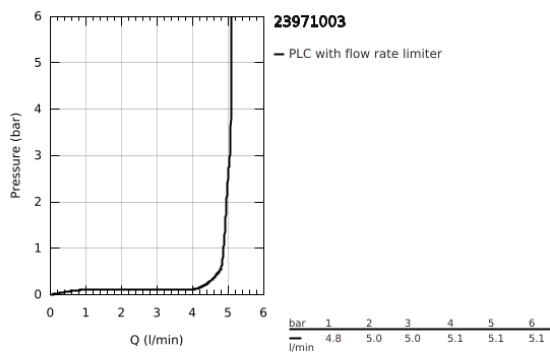

23 971 003 EUROSMART SINGLE-LEVER BASIN MIXER 1/2" XL-SIZE

PRODUCT DESCRIPTION

- Colour: chrome
- for free-standing basins
- single hole installation
- metal lever
- GROHE SilkMove 28 mm ceramic cartridge
- adjustable flow rate limiter
- with temperature limiter
- GROHE LongLife finish
- GROHE EcoJoy - less water, perfect flow
- maximum flow rate (at 3 bar): 5 l/min
- GROHE AquaGuide adjustable mousseur
- GROHE FastFixation rapid installation system
- smooth body
- flexible connection hoses
- professional exclusive

23 971 003 EUROSMART SINGLE-LEVER BASIN MIXER 1/2" XL-SIZE

SPARE PARTS

- 1: Lever (Spare part-nr. 48548000)
 - 2: Cap (Spare part-nr. 46116000)
 - 3: Cartridge (Spare part-nr. 46580000)
 - 4: Flow straightener (Spare part-nr. 46837000)
 - 5: Shank mounting kit (Spare part-nr. 46645000)
 - 6: Waste set with push-open plug (Spare part-nr. 65807000)*
 - 7: Mounting wrench (Spare part-nr. 19017000)*
- * Optional accessories