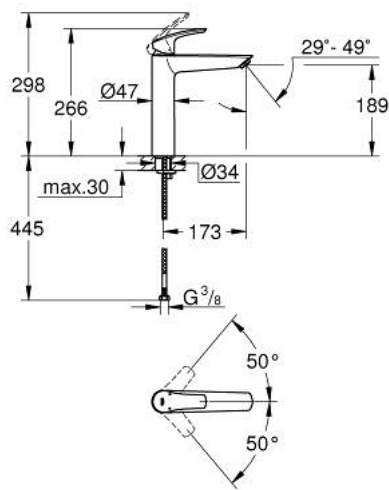

23 971 003 **EUROSMART SINGLE-LEVER BASIN MIXER 1/2"**  
**XL-SIZE**

**PRODUCT DESCRIPTION**

- Tyc: Chrome
- for free-standing basins
- single hole installation
- metal lever
- GROHE SilkMove 28 mm ceramic cartridge
- adjustable flow rate limiter
- with temperature limiter
- GROHE LongLife finish
- GROHE EcoJoy - Less water, perfect flow
- maximum flow rate (at 3 bar): 5 l/min
- GROHE AquaGuide adjustable mousseur
- GROHE FastFixation rapid installation system
- smooth body
- flexible connection hoses
- professional exclusive

23 971 003 **EUROSMART SINGLE-LEVER BASIN MIXER 1/2"**  
**XL-SIZE**

**SPARE PARTS**

- 1: Lever (Spare part-nr. 48548000)
  - 2: Cap (Spare part-nr. 46116000)
  - 3: Cartridge (Spare part-nr. 46580000)
  - 4: Flow straightener (Spare part-nr. 46837000)
  - 5: Shank mounting kit (Spare part-nr. 46645000)
  - 6: Waste set with push-open plug (Spare part-nr. 65807000)\*
  - 7: Mounting wrench (Spare part-nr. 19017000)\*
- \* Optional accessories