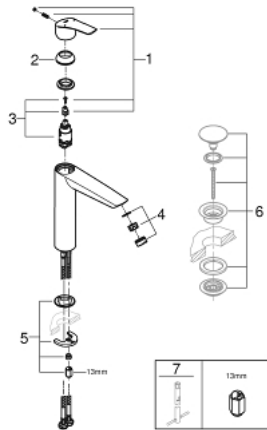

23 971 003 **EUROSMART SINGLE-LEVER BASIN MIXER 1/2"**  
**XL-SIZE**

**PRODUCT DESCRIPTION**

- Tyc: Chrome
- for free-standing basins
- single hole installation
- metal lever
- GROHE SilkMove 28 mm ceramic cartridge
- adjustable flow rate limiter
- with temperature limiter
- GROHE LongLife finish
- GROHE EcoJoy - Less water, perfect flow
- maximum flow rate (at 3 bar): 5 l/min
- GROHE AquaGuide adjustable mousseur
- GROHE FastFixation rapid installation system
- smooth body
- flexible connection hoses
- professional exclusive

23 971 003 **EUROSMART SINGLE-LEVER BASIN MIXER 1/2"**  
**XL-SIZE**

**SPARE PARTS**

- 1: Lever (Spare part-nr. 48548000)
  - 2: Cap (Spare part-nr. 46116000)
  - 3: Cartridge (Spare part-nr. 46580000)
  - 4: Flow straightener (Spare part-nr. 46837000)
  - 5: Shank mounting kit (Spare part-nr. 46645000)
  - 6: Waste set with push-open plug (Spare part-nr. 65807000)\*
  - 7: Mounting wrench (Spare part-nr. 19017000)\*
- \* Optional accessories