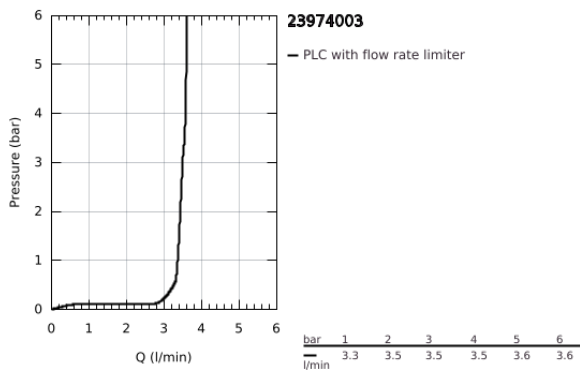

23 974 003 **EUROSMART BASIN MIXER 1/2"**  
**S-SIZE**

**PRODUCT DESCRIPTION**

- Colour: chrome
- single hole installation
- metal lever
- GROHE SmoothControl 28 mm ceramic cartridge
- OpenCold - cold water flow in mid-lever position
- with temperature limiter
- GROHE LongLife finish
- Low Flow Rate for exceptional efficiency
- maximum flow rate (at 3 bar): 3.5 l/min
- Protected Water Ways no contact of water with lead or nickel inside the tap
- GROHE FastFixation rapid installation system
- smooth body
- flexible connection hoses
- professional exclusive

23 974 003 **EUROSMART BASIN MIXER 1/2"**  
**S-SIZE**

**SPARE PARTS**

- 1: Lever (Spare part-nr. 48551000)
- 2: Cap (Spare part-nr. 46116000)
- 3: Cartridge (Spare part-nr. 48533000)
- 4: Mousseur (Spare part-nr. 42604000)
- 5: Shank mounting kit (Spare part-nr. 46645000)
- 6: Waste set with push-open plug (Spare part-nr. 65807000)\*
- 7: Mounting wrench (Spare part-nr. 19017000)\*