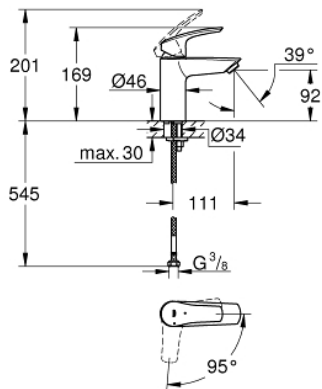

23 974 003 **EUROSMART BASIN MIXER 1/2"**  
**S-SIZE**

**PRODUCT DESCRIPTION**

- Colour: chrome
- single hole installation
- metal lever
- GROHE SmoothControl 28 mm ceramic cartridge
- OpenCold - cold water flow in mid-lever position
- with temperature limiter
- GROHE LongLife finish
- Low Flow Rate for exceptional efficiency
- maximum flow rate (at 3 bar): 3.5 l/min
- Protected Water Ways no contact of water with lead or nickel inside the tap
- GROHE FastFixation rapid installation system
- smooth body
- flexible connection hoses
- professional exclusive

23 974 003 **EUROSMART BASIN MIXER 1/2"**  
**S-SIZE**

**SPARE PARTS**

- 1: Lever (Spare part-nr. 48551000)
- 2: Cap (Spare part-nr. 46116000)
- 3: Cartridge (Spare part-nr. 48533000)
- 4: Mousseur (Spare part-nr. 42604000)
- 5: Shank mounting kit (Spare part-nr. 46645000)
- 6: Waste set with push-open plug (Spare part-nr. 65807000)\*
- 7: Mounting wrench (Spare part-nr. 19017000)\*