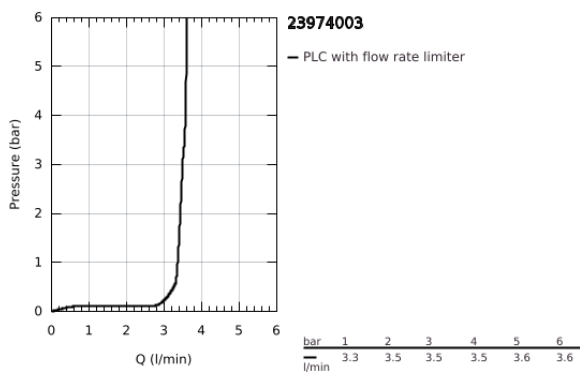

23 974 003 **EUROSMART BASIN MIXER 1/2"**
S-SIZE

PRODUCT DESCRIPTION

- Colour: chrome
- single hole installation
- metal lever
- GROHE SmoothControl 28 mm ceramic cartridge
- EcoMode - cold water flow in mid-lever position saves energy
- with temperature limiter
- GROHE LongLife finish
- Low Flow Rate for exceptional efficiency
- maximum flow rate (at 3 bar): 3.5 l/min
- Protected Water Ways no contact of water with lead or nickel inside the tap
- GROHE FastFixation rapid installation system
- smooth body
- flexible connection hoses
- professional exclusive

23 974 003 **EUROSMART BASIN MIXER 1/2"**
S-SIZE

SPARE PARTS

- 1: Lever (Spare part-nr. 48551000)
 - 2: Cap (Spare part-nr. 46116000)
 - 3: Cartridge (Spare part-nr. 48533000)
 - 4: Mousseur (Spare part-nr. 42604000)
 - 5: Shank mounting kit (Spare part-nr. 46645000)
 - 6: Waste set with push-open plug (Spare part-nr. 65807000)*
 - 7: Mounting wrench (Spare part-nr. 19017000)*
- * Optional accessories