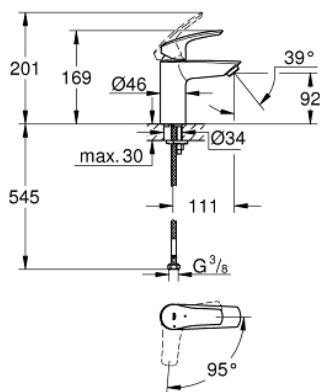

23 974 003 **EUROSMART BASIN MIXER 1/2"**
S-SIZE

PRODUCT DESCRIPTION

- Colour: chrome
- single hole installation
- metal lever
- GROHE SmoothControl 28 mm ceramic cartridge
- EcoMode - cold water flow in mid-lever position saves energy
- with temperature limiter
- GROHE LongLife finish
- Low Flow Rate for exceptional efficiency
- maximum flow rate (at 3 bar): 3.5 l/min
- Protected Water Ways no contact of water with lead or nickel inside the tap
- GROHE FastFixation rapid installation system
- smooth body
- flexible connection hoses
- professional exclusive

23 974 003 **EUROSMART BASIN MIXER 1/2"**
S-SIZE

SPARE PARTS

- 1: Lever (Spare part-nr. 48551000)
 - 2: Cap (Spare part-nr. 46116000)
 - 3: Cartridge (Spare part-nr. 48533000)
 - 4: Mousseur (Spare part-nr. 42604000)
 - 5: Shank mounting kit (Spare part-nr. 46645000)
 - 6: Waste set with push-open plug (Spare part-nr. 65807000)*
 - 7: Mounting wrench (Spare part-nr. 19017000)*
- * Optional accessories