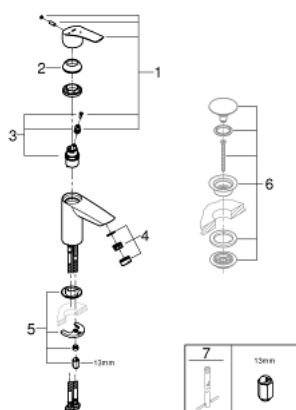

23 974 003 **EUROSMART BASIN MIXER 1/2"**
S-SIZE

PRODUCT DESCRIPTION

- Colour: chrome
- single hole installation
- metal lever
- GROHE SmoothControl 28 mm ceramic cartridge
- EcoMode - cold water flow in mid-lever position saves energy
- with temperature limiter
- GROHE LongLife finish
- Low Flow Rate for exceptional efficiency
- maximum flow rate (at 3 bar): 3.5 l/min
- Protected Water Ways no contact of water with lead or nickel inside the tap
- GROHE FastFixation rapid installation system
- smooth body
- flexible connection hoses
- professional exclusive

23 974 003 **EUROSMART BASIN MIXER 1/2"**
S-SIZE

SPARE PARTS

- 1: Lever (Spare part-nr. 48551000)
 - 2: Cap (Spare part-nr. 46116000)
 - 3: Cartridge (Spare part-nr. 48533000)
 - 4: Mousseur (Spare part-nr. 42604000)
 - 5: Shank mounting kit (Spare part-nr. 46645000)
 - 6: Waste set with push-open plug (Spare part-nr. 65807000)*
 - 7: Mounting wrench (Spare part-nr. 19017000)*
- * Optional accessories