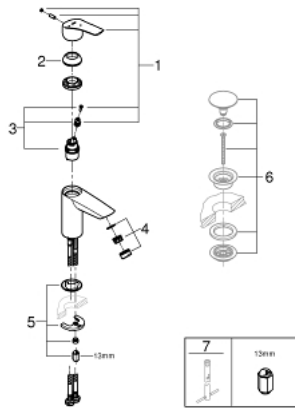

23 974 003 **EUROSMART BASIN MIXER 1/2"**  
**S-SIZE**

**PRODUCT DESCRIPTION**

- Colour: chrome
- single hole installation
- metal lever
- GROHE SmoothControl 28 mm ceramic cartridge
- OpenCold - cold water flow in mid-lever position
- with temperature limiter
- GROHE LongLife finish
- Low Flow Rate for exceptional efficiency
- maximum flow rate (at 3 bar): 3.5 l/min
- Protected Water Ways no contact of water with lead or nickel inside the tap
- GROHE FastFixation rapid installation system
- smooth body
- flexible connection hoses
- professional exclusive

23 974 003 **EUROSMART BASIN MIXER 1/2"**  
**S-SIZE**

**SPARE PARTS**

- 1: Lever (Spare part-nr. 48551000)
- 2: Cap (Spare part-nr. 46116000)
- 3: Cartridge (Spare part-nr. 48533000)
- 4: Mousseur (Spare part-nr. 42604000)
- 5: Shank mounting kit (Spare part-nr. 46645000)
- 6: Waste set with push-open plug (Spare part-nr. 65807000)\*
- 7: Mounting wrench (Spare part-nr. 19017000)\*