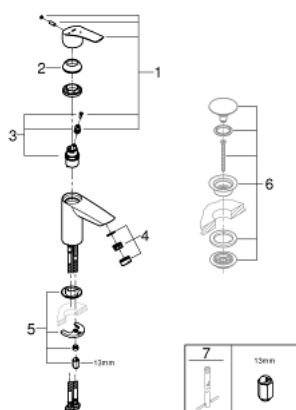

23 974 003 **EUROSMART BASIN MIXER 1/2"**
S-SIZE

PRODUCT DESCRIPTION

- Tyc: Chrome
- single hole installation
- metal lever
- GROHE SmoothControl 28 mm ceramic cartridge
- EcoMode - cold water flow in mid-lever position saves energy
- with temperature limiter
- GROHE LongLife finish
- Low Flow Rate for exceptional efficiency
- maximum flow rate (at 3 bar): 3.5 l/min
- Protected Water Ways no contact of water with lead or nickel inside the tap
- GROHE FastFixation rapid installation system
- smooth body
- flexible connection hoses
- professional exclusive

23 974 003 **EUROSMART BASIN MIXER 1/2"**
S-SIZE

SPARE PARTS

- 1: Lever (Spare part-nr. 48551000)
 - 2: Cap (Spare part-nr. 46116000)
 - 3: Cartridge (Spare part-nr. 48533000)
 - 4: Mousseur (Spare part-nr. 42604000)
 - 5: Shank mounting kit (Spare part-nr. 46645000)
 - 6: Waste set with push-open plug (Spare part-nr. 65807000)*
 - 7: Mounting wrench (Spare part-nr. 19017000)*
- * Optional accessories