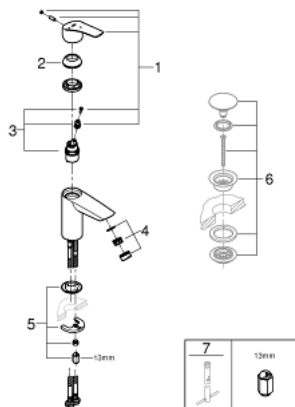

23 974 003 **EUROSMART BASIN MIXER 1/2"**
S-SIZE

PRODUCT DESCRIPTION

- Tyc: Chrome
- single hole installation
- metal lever
- GROHE SmoothControl 28 mm ceramic cartridge
- OpenCold - cold water flow in mid-lever position
- with temperature limiter
- GROHE LongLife finish
- Low Flow Rate for exceptional efficiency
- maximum flow rate (at 3 bar): 3.5 l/min
- Protected Water Ways no contact of water with lead or nickel inside the tap
- GROHE FastFixation rapid installation system
- smooth body
- flexible connection hoses
- professional exclusive

23 974 003 **EUROSMART BASIN MIXER 1/2"**
S-SIZE

SPARE PARTS

- 1: Lever (Spare part-nr. 48551000)
- 2: Cap (Spare part-nr. 46116000)
- 3: Cartridge (Spare part-nr. 48533000)
- 4: Mousseur (Spare part-nr. 42604000)
- 5: Shank mounting kit (Spare part-nr. 46645000)
- 6: Waste set with push-open plug (Spare part-nr. 65807000)*
- 7: Mounting wrench (Spare part-nr. 19017000)*