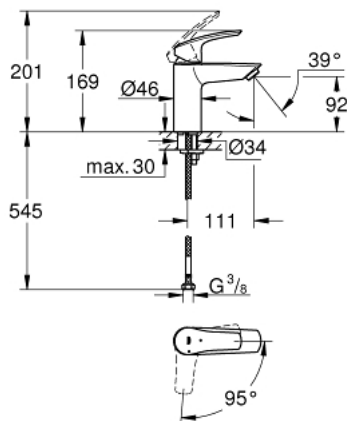

23 974 003 **EUROSMART BASIN MIXER 1/2"**
S-SIZE

PRODUCT DESCRIPTION

- Tyc: Chrome
- single hole installation
- metal lever
- GROHE SmoothControl 28 mm ceramic cartridge
- OpenCold - cold water flow in mid-lever position
- with temperature limiter
- GROHE LongLife finish
- Low Flow Rate for exceptional efficiency
- maximum flow rate (at 3 bar): 3.5 l/min
- Protected Water Ways no contact of water with lead or nickel inside the tap
- GROHE FastFixation rapid installation system
- smooth body
- flexible connection hoses
- professional exclusive

23 974 003 **EUROSMART BASIN MIXER 1/2"**
S-SIZE

SPARE PARTS

- 1: Lever (Spare part-nr. 48551000)
- 2: Cap (Spare part-nr. 46116000)
- 3: Cartridge (Spare part-nr. 48533000)
- 4: Mousseur (Spare part-nr. 42604000)
- 5: Shank mounting kit (Spare part-nr. 46645000)
- 6: Waste set with push-open plug (Spare part-nr. 65807000)*
- 7: Mounting wrench (Spare part-nr. 19017000)*