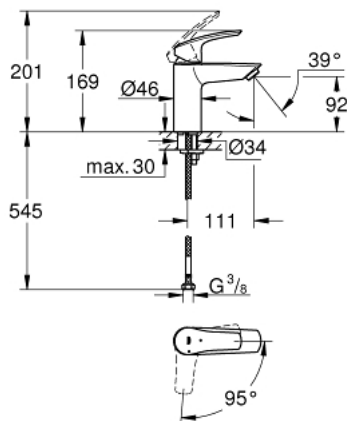

23 974 003 **EUROSMART BASIN MIXER 1/2"**
S-SIZE

PRODUCT DESCRIPTION

- Tyc: Chrome
- single hole installation
- metal lever
- GROHE SmoothControl 28 mm ceramic cartridge
- EcoMode - cold water flow in mid-lever position saves energy
- with temperature limiter
- GROHE LongLife finish
- Low Flow Rate for exceptional efficiency
- maximum flow rate (at 3 bar): 3.5 l/min
- Protected Water Ways no contact of water with lead or nickel inside the tap
- GROHE FastFixation rapid installation system
- smooth body
- flexible connection hoses
- professional exclusive

23 974 003 **EUROSMART BASIN MIXER 1/2"**
S-SIZE

SPARE PARTS

- 1: Lever (Spare part-nr. 48551000)
 - 2: Cap (Spare part-nr. 46116000)
 - 3: Cartridge (Spare part-nr. 48533000)
 - 4: Mousseur (Spare part-nr. 42604000)
 - 5: Shank mounting kit (Spare part-nr. 46645000)
 - 6: Waste set with push-open plug (Spare part-nr. 65807000)*
 - 7: Mounting wrench (Spare part-nr. 19017000)*
- * Optional accessories