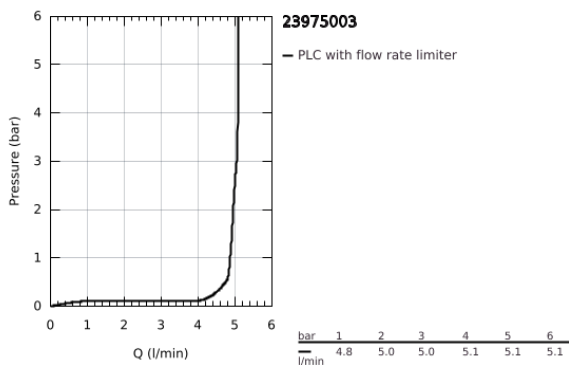

23 975 003 **EUROSMART BASIN MIXER 1/2"**  
**M-SIZE**

**PRODUCT DESCRIPTION**

- Colour: chrome
- single hole installation
- 2-in-1 hybrid with touchless (cold water) or manual operation
- manual lever operation having priority
- metal lever
- GROHE SilkMove 28 mm ceramic cartridge
- with temperature limiter
- infra-red electronic
- with infrared sensor for bi-directional communication for monitoring, configuration and servicing
- 6 V lithium battery, type CR-P2
- battery lifetime: approx. 7 years (150 actuations a day)
- non return valve
- dirt strainer
- with integrated solenoid valve
- external battery
- multistage battery status display
- 7 pre-set programs:
- auto flush
- cleaning mode
- additional functions and precise settings by remote control 36 407
- GROHE EcoJoy - less water, perfect flow
- maximum flow rate (at 3 bar): 5 l/min
- Protected Water Ways no contact of water with lead or nickel inside the tap
- rapid installation system
- smooth body
- flexible connection hoses
- min. recommended pressure 1.0 bar
- CE approved
- professional exclusive