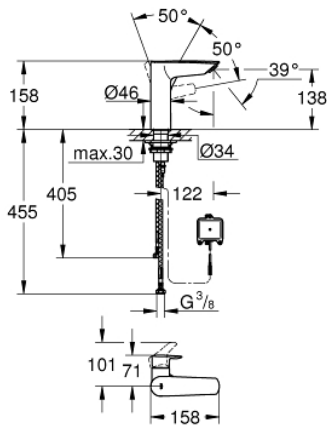

23 975 003 **EUROSMART BASIN MIXER 1/2"**  
**M-SIZE**

**PRODUCT DESCRIPTION**

- Colour: chrome
- single hole installation
- 2-in-1 hybrid with touchless (cold water) or manual operation
- manual lever operation having priority
- metal lever
- GROHE SilkMove 28 mm ceramic cartridge
- with temperature limiter
- infra-red electronic
- with infrared sensor for bi-directional communication for monitoring, configuration and servicing
- 6 V lithium battery, type CR-P2
- battery lifetime: approx. 7 years (150 actuations a day)
- non return valve
- dirt strainer
- with integrated solenoid valve
- external battery
- multistage battery status display
- 7 pre-set programs:
- auto flush
- cleaning mode
- additional functions and precise settings by remote control 36 407
- GROHE EcoJoy - less water, perfect flow
- maximum flow rate (at 3 bar): 5 l/min
- Protected Water Ways no contact of water with lead or nickel inside the tap
- rapid installation system
- smooth body
- flexible connection hoses
- min. recommended pressure 1.0 bar
- CE approved
- professional exclusive