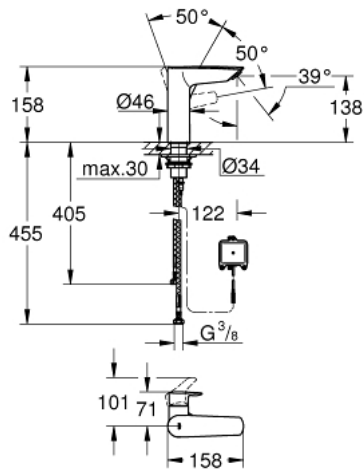

23 975 003 **EUROSMART BASIN MIXER 1/2"**
M-SIZE

PRODUCT DESCRIPTION

- Tyc: Chrome
- single hole installation
- 2-in-1 hybrid with touchless (cold water) or manual operation
- manual lever operation having priority
- metal lever
- GROHE SilkMove 28 mm ceramic cartridge
- with temperature limiter
- infra-red electronic
- with infrared sensor for bi-directional communication for monitoring, configuration and servicing
- 6 V lithium battery, type CR-P2
- battery lifetime: approx. 7 years (150 actuations a day)
- non return valve
- dirt strainer
- with integrated solenoid valve
- external battery
- multistage battery status display
- 7 pre-set programs:
 - auto flush
 - cleaning mode
 - additional functions and precise settings by remote control 36 407
- GROHE EcoJoy - Less water, perfect flow
- maximum flow rate (at 3 bar): 5 l/min
- Protected Water Ways no contact of water with lead or nickel inside the tap
- rapid installation system
- smooth body
- flexible connection hoses
- min. recommended pressure 1.0 bar
- CE approved
- professional exclusive