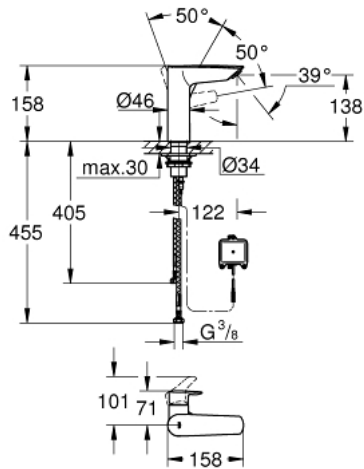

23 975 243 3 **EUROSMART BASIN MIXER 1/2"**  
**M-SIZE**

**PRODUCT DESCRIPTION**

- Tyc: matte black
- single hole installation
- 2-in-1 hybrid with touchless (cold water) or manual operation
- manual lever operation having priority
- metal lever
- GROHE SilkMove 28 mm ceramic cartridge
- with temperature limiter
- infra-red electronic
- with infrared sensor for bi-directional communication for monitoring, configuration and servicing
- 6 V lithium battery, type CR-P2
- battery lifetime: approx. 7 years (150 actuations a day)
- non return valve
- dirt strainer
- with integrated solenoid valve
- external battery
- multistage battery status display
- 7 pre-set programs:
- auto flush
- cleaning mode
- additional functions and precise settings by remote control 36 407
- GROHE EcoJoy - Less water, perfect flow
- maximum flow rate (at 3 bar): 5 l/min
- Protected Water Ways no contact of water with lead or nickel inside the tap
- rapid installation system
- smooth body
- flexible connection hoses
- min. recommended pressure 1.0 bar
- CE approved
- professional exclusive