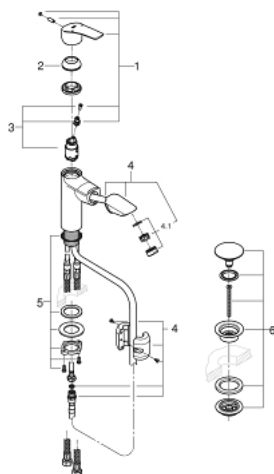

23 976 003 **EUROSMART BASIN MIXER 1/2"**
M-SIZE

PRODUCT DESCRIPTION

- Colour: chrome
- pull out spout
- single hole installation
- metal lever
- GROHE SilkMove 28 mm ceramic cartridge
- adjustable flow rate limiter
- with temperature limiter
- GROHE EcoJoy - less water, perfect flow
- maximum flow rate (at 3 bar): 5 l/min
- rapid installation system
- MagneticDocking guarantees easy retraction and smooth docking of the spray head back to the starting position
- smooth body with push-open waste set 1 1/4"
- flexible connection hoses
- professional exclusive

23 976 003 **EUROSMART BASIN MIXER 1/2"**
M-SIZE

SPARE PARTS

- 1: Lever (Spare part-nr. 48548000)
- 2: Cap (Spare part-nr. 46116000)
- 3: Cartridge (Spare part-nr. 46963000)
- 4: Pull-Out spray (Spare part-nr. 48573000)
- 4.1: Mousseur (Spare part-nr. 48159000)
- 5: Shank fastening assembly (Spare part-nr. 48384000)
- 6: Waste set with push-open plug (Spare part-nr. 65807000)