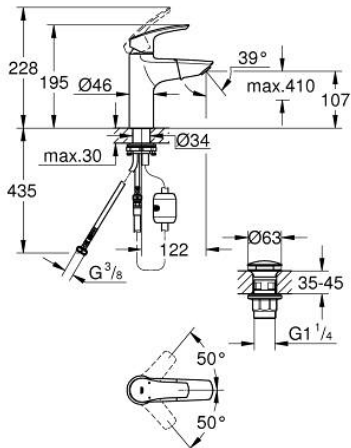

23 976 003 **EUROSMART BASIN MIXER 1/2"**
M-SIZE

PRODUCT DESCRIPTION

- Colour: chrome
- pull out spout
- single hole installation
- metal lever
- GROHE SilkMove 28 mm ceramic cartridge
- adjustable flow rate limiter
- with temperature limiter
- GROHE EcoJoy - less water, perfect flow
- maximum flow rate (at 3 bar): 5 l/min
- rapid installation system
- MagneticDocking guarantees easy retraction and smooth docking of the spray head back to the starting position
- smooth body with push-open waste set 1 1/4"
- flexible connection hoses
- professional exclusive

23 976 003 **EUROSMART BASIN MIXER 1/2"**
M-SIZE

SPARE PARTS

- 1: Lever (Spare part-nr. 48548000)
- 2: Cap (Spare part-nr. 46116000)
- 3: Cartridge (Spare part-nr. 46963000)
- 4: Pull-Out spray (Spare part-nr. 48573000)
- 4.1: Mousseur (Spare part-nr. 48159000)
- 5: Shank fastening assembly (Spare part-nr. 48384000)
- 6: Waste set with push-open plug (Spare part-nr. 65807000)