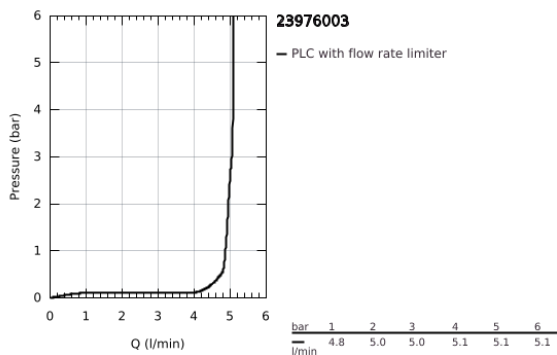

23 976 003 **EUROSMART BASIN MIXER 1/2"**
M-SIZE

PRODUCT DESCRIPTION

- Colour: chrome
- pull out spout
- single hole installation
- metal lever
- GROHE SilkMove 28 mm ceramic cartridge
- adjustable flow rate limiter
- with temperature limiter
- GROHE EcoJoy - less water, perfect flow
- maximum flow rate (at 3 bar): 5 l/min
- rapid installation system
- MagneticDocking guarantees easy retraction and smooth docking of the spray head back to the starting position
- smooth body with push-open waste set 1 1/4"
- flexible connection hoses
- professional exclusive

23 976 003 **EUROSMART BASIN MIXER 1/2"**
M-SIZE

SPARE PARTS

- 1: Lever (Spare part-nr. 48548000)
- 2: Cap (Spare part-nr. 46116000)
- 3: Cartridge (Spare part-nr. 46963000)
- 4: Pull-Out spray (Spare part-nr. 48573000)
- 4.1: Mousseur (Spare part-nr. 48159000)
- 5: Shank fastening assembly (Spare part-nr. 48384000)
- 6: Waste set with push-open plug (Spare part-nr. 65807000)