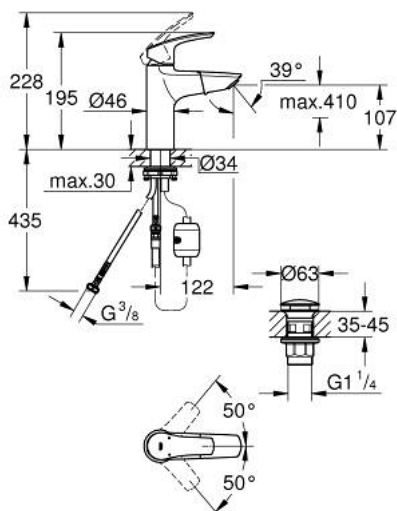

23 976 003 **EUROSMART BASIN MIXER 1/2"**
M-SIZE

PRODUCT DESCRIPTION

- Tyc: Chrome
- pull out spout
- single hole installation
- metal lever
- GROHE SilkMove 28 mm ceramic cartridge
- adjustable flow rate limiter
- with temperature limiter
- GROHE EcoJoy - Less water, perfect flow
- maximum flow rate (at 3 bar): 5 l/min
- rapid installation system
- MagneticDocking guarantees easy retraction and smooth docking of the spray head back to the starting position
- smooth body with push-open waste set 1 1/4"
- flexible connection hoses
- professional exclusive

23 976 003 **EUROSMART BASIN MIXER 1/2"**
M-SIZE

SPARE PARTS

- 1: Lever (Spare part-nr. 48548000)
- 2: Cap (Spare part-nr. 46116000)
- 3: Cartridge (Spare part-nr. 46963000)
- 4: Pull-Out spray (Spare part-nr. 48573000)
- 4.1: Mousseur (Spare part-nr. 48159000)
- 5: Shank fastening assembly (Spare part-nr. 48384000)
- 6: Waste set with push-open plug (Spare part-nr. 65807000)