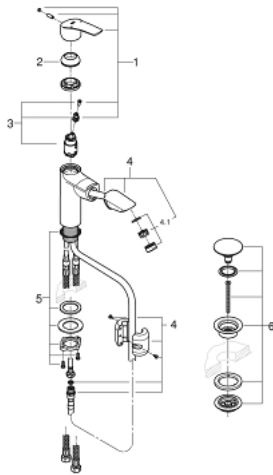

23 976 003 **EUROSMART BASIN MIXER 1/2"**
M-SIZE

PRODUCT DESCRIPTION

- Tyc: Chrome
- pull out spout
- single hole installation
- metal lever
- GROHE SilkMove 28 mm ceramic cartridge
- adjustable flow rate limiter
- with temperature limiter
- GROHE EcoJoy - Less water, perfect flow
- maximum flow rate (at 3 bar): 5 l/min
- rapid installation system
- MagneticDocking guarantees easy retraction and smooth docking of the spray head back to the starting position
- smooth body with push-open waste set 1 1/4"
- flexible connection hoses
- professional exclusive

23 976 003 **EUROSMART BASIN MIXER 1/2"**
M-SIZE

SPARE PARTS

- 1: Lever (Spare part-nr. 48548000)
- 2: Cap (Spare part-nr. 46116000)
- 3: Cartridge (Spare part-nr. 46963000)
- 4: Pull-Out spray (Spare part-nr. 48573000)
- 4.1: Mousseur (Spare part-nr. 48159000)
- 5: Shank fastening assembly (Spare part-nr. 48384000)
- 6: Waste set with push-open plug (Spare part-nr. 65807000)