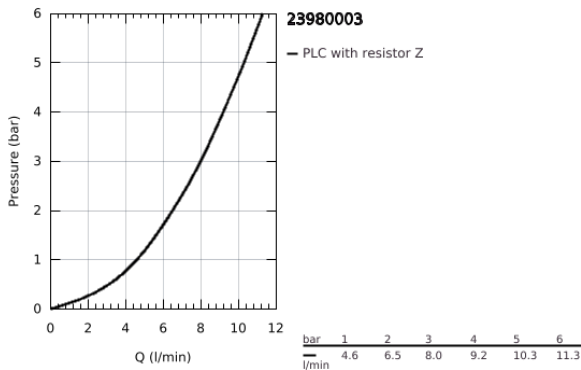

23 980 003 **EUROSMART BASIN MIXER 1/2"**
S-SIZE

PRODUCT DESCRIPTION

- Colour: chrome
- single hole installation
- loop metal lever
- lever length 130 mm
- GROHE SilkMove 35 mm ceramic cartridge
- maximum flow rate (at 3 bar): 8 l/min
- laminar flow straightener
- adjustable flow rate limiter
- with temperature limiter
- GROHE FastFixation rapid installation system
- smooth body with push-open waste set 1 1/4"
- flexible connection hoses
- professional exclusive

23 980 003 **EUROSMART BASIN MIXER 1/2"**
S-SIZE

SPARE PARTS

- 1: Lever (Spare part-nr. 48580000)
 - 2: Cap (Spare part-nr. 46492000)
 - 3: Temperature limiter (Spare part-nr. 46375000)
 - 4: Screw coupling (Spare part-nr. 46460000)
 - 5: Cartridge (Spare part-nr. 46374000)
 - 6: Laminar flow straightener (Spare part-nr. 13960000)
 - 7: Shank mounting kit (Spare part-nr. 46671000)
 - 8: Waste set with push-open plug (Spare part-nr. 65807000)
 - 9: Mounting wrench (Spare part-nr. 19017000)*
 - 10: Socket spanner (Spare part-nr. 19332000)*
- * Optional accessories