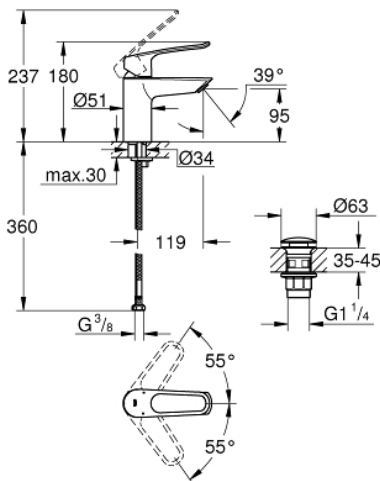

23 980 003 **EUROSMART BASIN MIXER 1/2"**
S-SIZE

PRODUCT DESCRIPTION

- Colour: chrome
- single hole installation
- loop metal lever
- lever length 130 mm
- GROHE SilkMove 35 mm ceramic cartridge
- maximum flow rate (at 3 bar): 8 l/min
- laminar flow straightener
- adjustable flow rate limiter
- with temperature limiter
- GROHE FastFixation rapid installation system
- smooth body with push-open waste set 1 1/4"
- flexible connection hoses
- professional exclusive

23 980 003 **EUROSMART BASIN MIXER 1/2"**
S-SIZE

SPARE PARTS

- 1: Lever (Spare part-nr. 48580000)
 - 2: Cap (Spare part-nr. 46492000)
 - 3: Temperature limiter (Spare part-nr. 46375000)
 - 4: Screw coupling (Spare part-nr. 46460000)
 - 5: Cartridge (Spare part-nr. 46374000)
 - 6: Laminar flow straightener (Spare part-nr. 13960000)
 - 7: Shank mounting kit (Spare part-nr. 46671000)
 - 8: Waste set with push-open plug (Spare part-nr. 65807000)
 - 9: Mounting wrench (Spare part-nr. 19017000)*
 - 10: Socket spanner (Spare part-nr. 19332000)*
- * Optional accessories