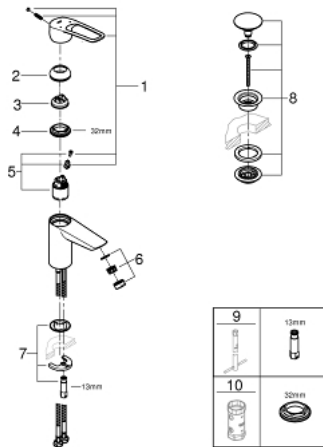

23 980 003 **EUROSMART BASIN MIXER 1/2"**
S-SIZE

PRODUCT DESCRIPTION

- Colour: chrome
- single hole installation
- loop metal lever
- lever length 130 mm
- GROHE SilkMove 35 mm ceramic cartridge
- maximum flow rate (at 3 bar): 8 l/min
- laminar flow straightener
- adjustable flow rate limiter
- with temperature limiter
- GROHE FastFixation rapid installation system
- smooth body with push-open waste set 1 1/4"
- flexible connection hoses
- professional exclusive

23 980 003 **EUROSMART BASIN MIXER 1/2"**
S-SIZE

SPARE PARTS

- 1: Lever (Spare part-nr. 48580000)
 - 2: Cap (Spare part-nr. 46492000)
 - 3: Temperature limiter (Spare part-nr. 46375000)
 - 4: Screw coupling (Spare part-nr. 46460000)
 - 5: Cartridge (Spare part-nr. 46374000)
 - 6: Laminar flow straightener (Spare part-nr. 13960000)
 - 7: Shank mounting kit (Spare part-nr. 46671000)
 - 8: Waste set with push-open plug (Spare part-nr. 65807000)
 - 9: Mounting wrench (Spare part-nr. 19017000)*
 - 10: Socket spanner (Spare part-nr. 19332000)*
- * Optional accessories