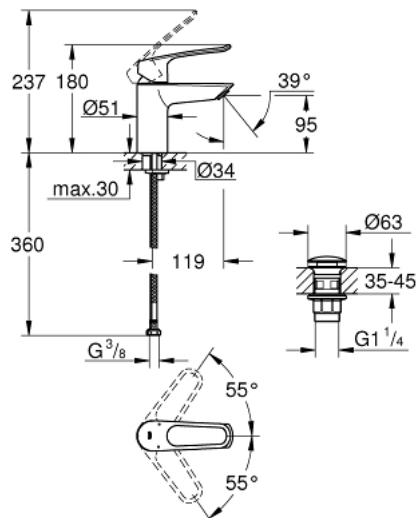

23 980 003 **EUROSMART BASIN MIXER 1/2"**  
**S-SIZE**

**PRODUCT DESCRIPTION**

- Tyc: Chrome
- single hole installation
- loop metal lever
- lever length 130 mm
- GROHE SilkMove 35 mm ceramic cartridge
- maximum flow rate (at 3 bar): 8 l/min
- laminar flow straightener
- adjustable flow rate limiter
- with temperature limiter
- GROHE FastFixation rapid installation system
- smooth body with push-open waste set 1 1/4"
- flexible connection hoses
- professional exclusive

23 980 003 **EUROSMART BASIN MIXER 1/2"**  
**S-SIZE**

**SPARE PARTS**

- 1: Lever (Spare part-nr. 48580000)
  - 2: Cap (Spare part-nr. 46492000)
  - 3: Temperature limiter (Spare part-nr. 46375000)
  - 4: Screw coupling (Spare part-nr. 46460000)
  - 5: Cartridge (Spare part-nr. 46374000)
  - 6: Laminar flow straightener (Spare part-nr. 13960000)
  - 7: Shank mounting kit (Spare part-nr. 46671000)
  - 8: Waste set with push-open plug (Spare part-nr. 65807000)
  - 9: Mounting wrench (Spare part-nr. 19017000)\*
  - 10: Socket spanner (Spare part-nr. 19332000)\*
- \* Optional accessories