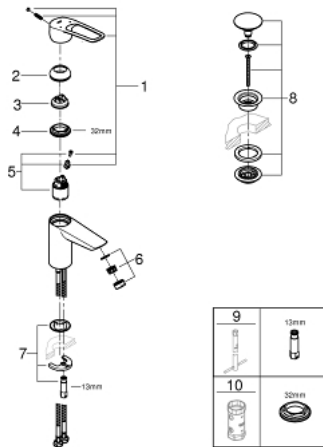

23 980 003 **EUROSMART BASIN MIXER 1/2"**  
**S-SIZE**

**PRODUCT DESCRIPTION**

- Tyc: Chrome
- single hole installation
- loop metal lever
- lever length 130 mm
- GROHE SilkMove 35 mm ceramic cartridge
- maximum flow rate (at 3 bar): 8 l/min
- laminar flow straightener
- adjustable flow rate limiter
- with temperature limiter
- GROHE FastFixation rapid installation system
- smooth body with push-open waste set 1 1/4"
- flexible connection hoses
- professional exclusive

23 980 003 **EUROSMART BASIN MIXER 1/2"**  
**S-SIZE**

**SPARE PARTS**

- 1: Lever (Spare part-nr. 48580000)
  - 2: Cap (Spare part-nr. 46492000)
  - 3: Temperature limiter (Spare part-nr. 46375000)
  - 4: Screw coupling (Spare part-nr. 46460000)
  - 5: Cartridge (Spare part-nr. 46374000)
  - 6: Laminar flow straightener (Spare part-nr. 13960000)
  - 7: Shank mounting kit (Spare part-nr. 46671000)
  - 8: Waste set with push-open plug (Spare part-nr. 65807000)
  - 9: Mounting wrench (Spare part-nr. 19017000)\*
  - 10: Socket spanner (Spare part-nr. 19332000)\*
- \* Optional accessories