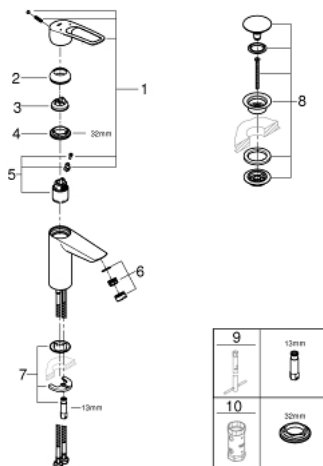

23 981 003 **EUROSMART BASIN MIXER 1/2"**
M-SIZE

PRODUCT DESCRIPTION

- Colour: chrome
- single hole installation
- loop metal lever
- lever length 130 mm
- GROHE SilkMove 35 mm ceramic cartridge
- maximum flow rate (at 3 bar): 8 l/min
- laminar flow straightener
- adjustable flow rate limiter
- with temperature limiter
- GROHE FastFixation rapid installation system
- smooth body with push-open waste set 1 1/4"
- flexible connection hoses
- professional exclusive

23 981 003 **EUROSMART BASIN MIXER 1/2"**
M-SIZE

SPARE PARTS

- 1: Lever (Spare part-nr. 48580000)
- 2: Cap (Spare part-nr. 46492000)
- 3: Temperature limiter (Spare part-nr. 46375000)
- 4: Screw coupling (Spare part-nr. 46460000)
- 5: Cartridge (Spare part-nr. 46374000)
- 6: Laminar flow straightener (Spare part-nr. 13960000)
- 7: Shank mounting kit (Spare part-nr. 46671000)
- 8: Waste set with push-open plug (Spare part-nr. 65807000)
- 9: Mounting wrench (Spare part-nr. 19017000)*
- 10: Socket spanner (Spare part-nr. 19332000)*