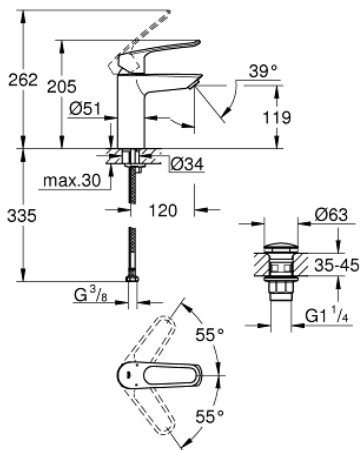

23 981 003 **EUROSMART BASIN MIXER 1/2"**
M-SIZE

PRODUCT DESCRIPTION

- Colour: chrome
- single hole installation
- loop metal lever
- lever length 130 mm
- GROHE SilkMove 35 mm ceramic cartridge
- maximum flow rate (at 3 bar): 8 l/min
- laminar flow straightener
- adjustable flow rate limiter
- with temperature limiter
- GROHE FastFixation rapid installation system
- smooth body with push-open waste set 1 1/4"
- flexible connection hoses
- professional exclusive

23 981 003 **EUROSMART BASIN MIXER 1/2"**
M-SIZE

SPARE PARTS

- 1: Lever (Spare part-nr. 48580000)
- 2: Cap (Spare part-nr. 46492000)
- 3: Temperature limiter (Spare part-nr. 46375000)
- 4: Screw coupling (Spare part-nr. 46460000)
- 5: Cartridge (Spare part-nr. 46374000)
- 6: Laminar flow straightener (Spare part-nr. 13960000)
- 7: Shank mounting kit (Spare part-nr. 46671000)
- 8: Waste set with push-open plug (Spare part-nr. 65807000)
- 9: Mounting wrench (Spare part-nr. 19017000)*
- 10: Socket spanner (Spare part-nr. 19332000)*