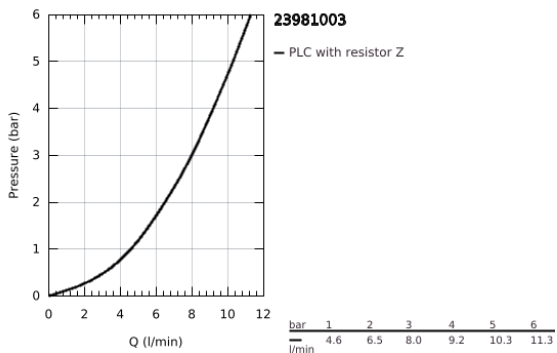

23 981 003 **EUROSMART BASIN MIXER 1/2"**
M-SIZE

PRODUCT DESCRIPTION

- Colour: chrome
- single hole installation
- loop metal lever
- lever length 130 mm
- GROHE SilkMove 35 mm ceramic cartridge
- maximum flow rate (at 3 bar): 8 l/min
- laminar flow straightener
- adjustable flow rate limiter
- with temperature limiter
- GROHE FastFixation rapid installation system
- smooth body with push-open waste set 1 1/4"
- flexible connection hoses
- professional exclusive

23 981 003 **EUROSMART BASIN MIXER 1/2"**
M-SIZE

SPARE PARTS

- 1: Lever (Spare part-nr. 48580000)
- 2: Cap (Spare part-nr. 46492000)
- 3: Temperature limiter (Spare part-nr. 46375000)
- 4: Screw coupling (Spare part-nr. 46460000)
- 5: Cartridge (Spare part-nr. 46374000)
- 6: Laminar flow straightener (Spare part-nr. 13960000)
- 7: Shank mounting kit (Spare part-nr. 46671000)
- 8: Waste set with push-open plug (Spare part-nr. 65807000)
- 9: Mounting wrench (Spare part-nr. 19017000)*
- 10: Socket spanner (Spare part-nr. 19332000)*