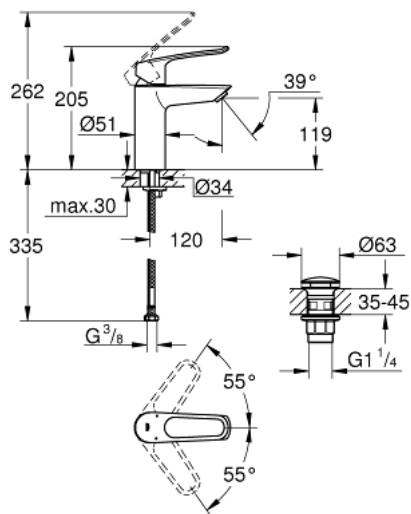

23 981 003 EUROSMART BASIN MIXER 1/2" M-SIZE

PRODUCT DESCRIPTION

- Tyc: Chrome
- single hole installation
- loop metal lever
- lever length 130 mm
- GROHE SilkMove 35 mm ceramic cartridge
- maximum flow rate (at 3 bar): 8 l/min
- laminar flow straightener
- adjustable flow rate limiter
- with temperature limiter
- GROHE FastFixation rapid installation system
- smooth body with push-open waste set 1 1/4"
- flexible connection hoses
- professional exclusive

23 981 003 **EUROSMART BASIN MIXER 1/2"**
M-SIZE

SPARE PARTS

- 1: Lever (Spare part-nr. 48580000)
 - 2: Cap (Spare part-nr. 46492000)
 - 3: Temperature limiter (Spare part-nr. 46375000)
 - 4: Screw coupling (Spare part-nr. 46460000)
 - 5: Cartridge (Spare part-nr. 46374000)
 - 6: Laminar flow straightener (Spare part-nr. 13960000)
 - 7: Shank mounting kit (Spare part-nr. 46671000)
 - 8: Waste set with push-open plug (Spare part-nr. 65807000)
 - 9: Mounting wrench (Spare part-nr. 19017000)*
 - 10: Socket spanner (Spare part-nr. 19332000)*
- * Optional accessories