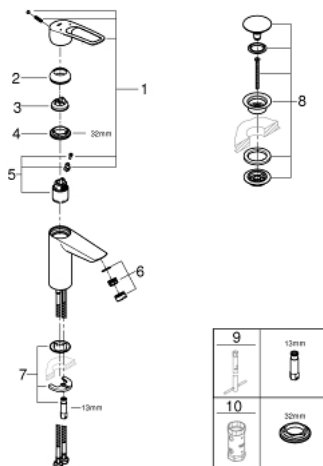

23 981 003 EUROSMART BASIN MIXER 1/2" M-SIZE

PRODUCT DESCRIPTION

- Tyc: Chrome
- single hole installation
- loop metal lever
- lever length 130 mm
- GROHE SilkMove 35 mm ceramic cartridge
- maximum flow rate (at 3 bar): 8 l/min
- laminar flow straightener
- adjustable flow rate limiter
- with temperature limiter
- GROHE FastFixation rapid installation system
- smooth body with push-open waste set 1 1/4"
- flexible connection hoses
- professional exclusive

23 981 003 **EUROSMART BASIN MIXER 1/2"**
M-SIZE

SPARE PARTS

- 1: Lever (Spare part-nr. 48580000)
 - 2: Cap (Spare part-nr. 46492000)
 - 3: Temperature limiter (Spare part-nr. 46375000)
 - 4: Screw coupling (Spare part-nr. 46460000)
 - 5: Cartridge (Spare part-nr. 46374000)
 - 6: Laminar flow straightener (Spare part-nr. 13960000)
 - 7: Shank mounting kit (Spare part-nr. 46671000)
 - 8: Waste set with push-open plug (Spare part-nr. 65807000)
 - 9: Mounting wrench (Spare part-nr. 19017000)*
 - 10: Socket spanner (Spare part-nr. 19332000)*
- * Optional accessories