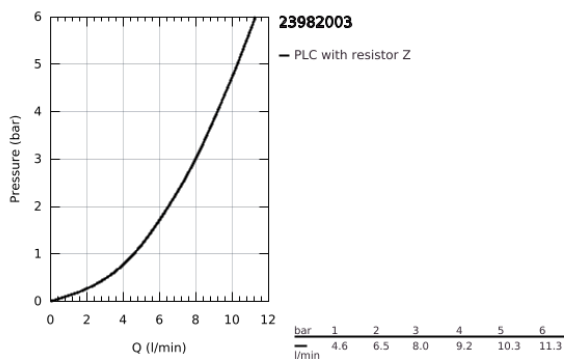

23 982 003 **EUROSMART BASIN MIXER 1/2"**  
**S-SIZE**

**PRODUCT DESCRIPTION**

- Colour: chrome
- single hole installation
- long metal lever
- lever length 156 mm
- GROHE SilkMove 35 mm ceramic cartridge
- maximum flow rate (at 3 bar): 8 l/min
- laminar flow straightener
- adjustable flow rate limiter
- with temperature limiter
- GROHE FastFixation rapid installation system
- smooth body with push-open waste set 1 1/4"
- flexible connection hoses
- professional exclusive

23 982 003 **EUROSMART BASIN MIXER 1/2"**  
**S-SIZE**

**SPARE PARTS**

- 1: Lever (Spare part-nr. 48581000)
  - 2: Cap (Spare part-nr. 46492000)
  - 3: Temperature limiter (Spare part-nr. 46375000)
  - 4: Screw coupling (Spare part-nr. 46460000)
  - 5: Cartridge (Spare part-nr. 46374000)
  - 6: Laminar flow straightener (Spare part-nr. 13960000)
  - 7: Shank mounting kit (Spare part-nr. 46671000)
  - 8: Waste set with push-open plug (Spare part-nr. 65807000)
  - 9: Mounting wrench (Spare part-nr. 19017000)\*
  - 10: Socket spanner (Spare part-nr. 19332000)\*
- \* Optional accessories