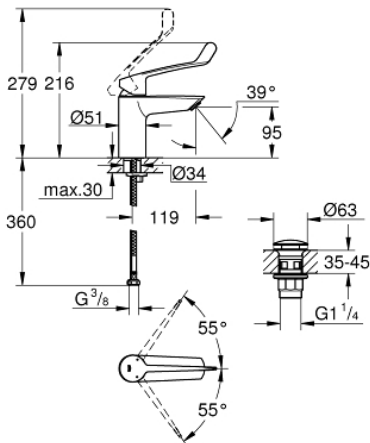

23 982 003 **EUROSMART BASIN MIXER 1/2"**  
**S-SIZE**

**PRODUCT DESCRIPTION**

- Colour: chrome
- single hole installation
- long metal lever
- lever length 156 mm
- GROHE SilkMove 35 mm ceramic cartridge
- maximum flow rate (at 3 bar): 8 l/min
- laminar flow straightener
- adjustable flow rate limiter
- with temperature limiter
- GROHE FastFixation rapid installation system
- smooth body with push-open waste set 1 1/4"
- flexible connection hoses
- professional exclusive

23 982 003 **EUROSMART BASIN MIXER 1/2"**  
**S-SIZE**

**SPARE PARTS**

- 1: Lever (Spare part-nr. 48581000)
  - 2: Cap (Spare part-nr. 46492000)
  - 3: Temperature limiter (Spare part-nr. 46375000)
  - 4: Screw coupling (Spare part-nr. 46460000)
  - 5: Cartridge (Spare part-nr. 46374000)
  - 6: Laminar flow straightener (Spare part-nr. 13960000)
  - 7: Shank mounting kit (Spare part-nr. 46671000)
  - 8: Waste set with push-open plug (Spare part-nr. 65807000)
  - 9: Mounting wrench (Spare part-nr. 19017000)\*
  - 10: Socket spanner (Spare part-nr. 19332000)\*
- \* Optional accessories