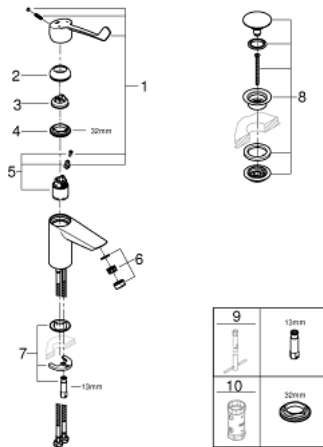

23 982 003 **EUROSMART BASIN MIXER 1/2"**  
**S-SIZE**

**PRODUCT DESCRIPTION**

- Colour: chrome
- single hole installation
- long metal lever
- lever length 156 mm
- GROHE SilkMove 35 mm ceramic cartridge
- maximum flow rate (at 3 bar): 8 l/min
- laminar flow straightener
- adjustable flow rate limiter
- with temperature limiter
- GROHE FastFixation rapid installation system
- smooth body with push-open waste set 1 1/4"
- flexible connection hoses
- professional exclusive

23 982 003 **EUROSMART BASIN MIXER 1/2"**  
**S-SIZE**

**SPARE PARTS**

- 1: Lever (Spare part-nr. 48581000)
  - 2: Cap (Spare part-nr. 46492000)
  - 3: Temperature limiter (Spare part-nr. 46375000)
  - 4: Screw coupling (Spare part-nr. 46460000)
  - 5: Cartridge (Spare part-nr. 46374000)
  - 6: Laminar flow straightener (Spare part-nr. 13960000)
  - 7: Shank mounting kit (Spare part-nr. 46671000)
  - 8: Waste set with push-open plug (Spare part-nr. 65807000)
  - 9: Mounting wrench (Spare part-nr. 19017000)\*
  - 10: Socket spanner (Spare part-nr. 19332000)\*
- \* Optional accessories