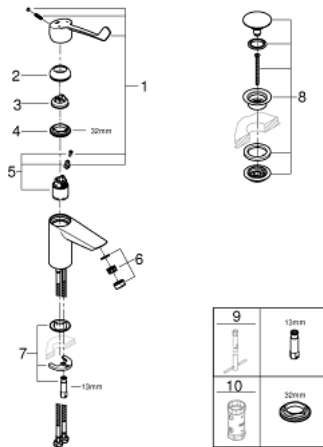

23 982 003 **EUROSMART BASIN MIXER 1/2"**  
**S-SIZE**

**PRODUCT DESCRIPTION**

- Tyc: Chrome
- single hole installation
- long metal lever
- lever length 156 mm
- GROHE SilkMove 35 mm ceramic cartridge
- maximum flow rate (at 3 bar): 8 l/min
- laminar flow straightener
- adjustable flow rate limiter
- with temperature limiter
- GROHE FastFixation rapid installation system
- smooth body with push-open waste set 1 1/4"
- flexible connection hoses
- professional exclusive

23 982 003 **EUROSMART BASIN MIXER 1/2"**  
**S-SIZE**

**SPARE PARTS**

- 1: Lever (Spare part-nr. 48581000)
  - 2: Cap (Spare part-nr. 46492000)
  - 3: Temperature limiter (Spare part-nr. 46375000)
  - 4: Screw coupling (Spare part-nr. 46460000)
  - 5: Cartridge (Spare part-nr. 46374000)
  - 6: Laminar flow straightener (Spare part-nr. 13960000)
  - 7: Shank mounting kit (Spare part-nr. 46671000)
  - 8: Waste set with push-open plug (Spare part-nr. 65807000)
  - 9: Mounting wrench (Spare part-nr. 19017000)\*
  - 10: Socket spanner (Spare part-nr. 19332000)\*
- \* Optional accessories