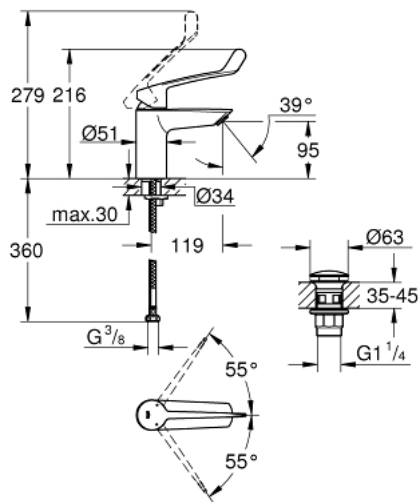

23 982 003 **EUROSMART BASIN MIXER 1/2"**  
**S-SIZE**

**PRODUCT DESCRIPTION**

- Tyc: Chrome
- single hole installation
- long metal lever
- lever length 156 mm
- GROHE SilkMove 35 mm ceramic cartridge
- maximum flow rate (at 3 bar): 8 l/min
- laminar flow straightener
- adjustable flow rate limiter
- with temperature limiter
- GROHE FastFixation rapid installation system
- smooth body with push-open waste set 1 1/4"
- flexible connection hoses
- professional exclusive

23 982 003 **EUROSMART BASIN MIXER 1/2"**  
**S-SIZE**

**SPARE PARTS**

- 1: Lever (Spare part-nr. 48581000)
  - 2: Cap (Spare part-nr. 46492000)
  - 3: Temperature limiter (Spare part-nr. 46375000)
  - 4: Screw coupling (Spare part-nr. 46460000)
  - 5: Cartridge (Spare part-nr. 46374000)
  - 6: Laminar flow straightener (Spare part-nr. 13960000)
  - 7: Shank mounting kit (Spare part-nr. 46671000)
  - 8: Waste set with push-open plug (Spare part-nr. 65807000)
  - 9: Mounting wrench (Spare part-nr. 19017000)\*
  - 10: Socket spanner (Spare part-nr. 19332000)\*
- \* Optional accessories