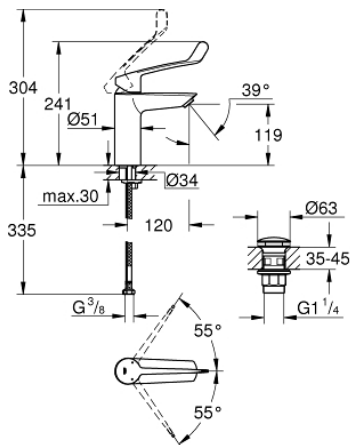

23 983 003 **EUROSMART BASIN MIXER 1/2"**  
**M-SIZE**

**PRODUCT DESCRIPTION**

- Colour: chrome
- single hole installation
- long metal lever
- lever length 156 mm
- GROHE SilkMove 35 mm ceramic cartridge
- maximum flow rate (at 3 bar): 8 l/min
- laminar flow straightener
- adjustable flow rate limiter
- with temperature limiter
- GROHE FastFixation rapid installation system
- smooth body with push-open waste set 1 1/4"
- flexible connection hoses
- professional exclusive

23 983 003 **EUROSMART BASIN MIXER 1/2"**  
**M-SIZE**

**SPARE PARTS**

- 1: Lever (Spare part-nr. 48581000)
- 2: Cap (Spare part-nr. 46492000)
- 3: Temperature limiter (Spare part-nr. 46375000)
- 4: Screw coupling (Spare part-nr. 46460000)
- 5: Cartridge (Spare part-nr. 46374000)
- 6: Laminar flow straightener (Spare part-nr. 13960000)
- 7: Shank mounting kit (Spare part-nr. 46671000)
- 8: Waste set with push-open plug (Spare part-nr. 65807000)
- 9: Mounting wrench (Spare part-nr. 19017000)\*
- 10: Socket spanner (Spare part-nr. 19332000)\*