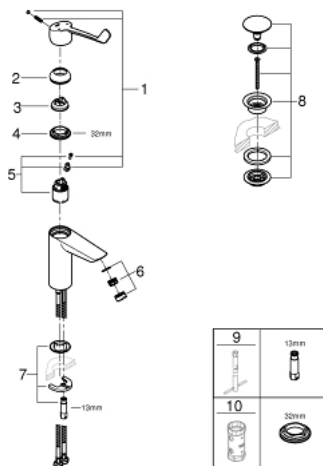

23 983 003 **EUROSMART BASIN MIXER 1/2"**  
**M-SIZE**

**PRODUCT DESCRIPTION**

- Colour: chrome
- single hole installation
- long metal lever
- lever length 156 mm
- GROHE SilkMove 35 mm ceramic cartridge
- maximum flow rate (at 3 bar): 8 l/min
- laminar flow straightener
- adjustable flow rate limiter
- with temperature limiter
- GROHE FastFixation rapid installation system
- smooth body with push-open waste set 1 1/4"
- flexible connection hoses
- professional exclusive

23 983 003 **EUROSMART BASIN MIXER 1/2"**  
**M-SIZE**

**SPARE PARTS**

- 1: Lever (Spare part-nr. 48581000)
- 2: Cap (Spare part-nr. 46492000)
- 3: Temperature limiter (Spare part-nr. 46375000)
- 4: Screw coupling (Spare part-nr. 46460000)
- 5: Cartridge (Spare part-nr. 46374000)
- 6: Laminar flow straightener (Spare part-nr. 13960000)
- 7: Shank mounting kit (Spare part-nr. 46671000)
- 8: Waste set with push-open plug (Spare part-nr. 65807000)
- 9: Mounting wrench (Spare part-nr. 19017000)\*
- 10: Socket spanner (Spare part-nr. 19332000)\*