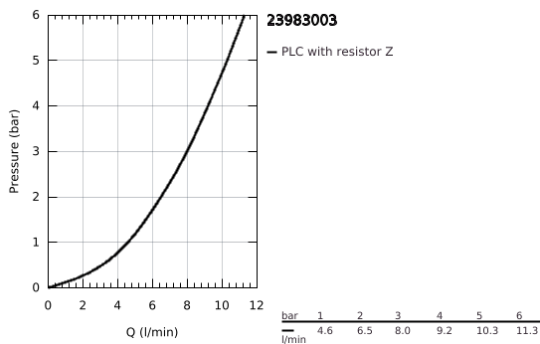

23 983 003 **EUROSMART BASIN MIXER 1/2"**  
**M-SIZE**

**PRODUCT DESCRIPTION**

- Colour: chrome
- single hole installation
- long metal lever
- lever length 156 mm
- GROHE SilkMove 35 mm ceramic cartridge
- maximum flow rate (at 3 bar): 8 l/min
- laminar flow straightener
- adjustable flow rate limiter
- with temperature limiter
- GROHE FastFixation rapid installation system
- smooth body with push-open waste set 1 1/4"
- flexible connection hoses
- professional exclusive

23 983 003 **EUROSMART BASIN MIXER 1/2"**  
**M-SIZE**

**SPARE PARTS**

- 1: Lever (Spare part-nr. 48581000)
- 2: Cap (Spare part-nr. 46492000)
- 3: Temperature limiter (Spare part-nr. 46375000)
- 4: Screw coupling (Spare part-nr. 46460000)
- 5: Cartridge (Spare part-nr. 46374000)
- 6: Laminar flow straightener (Spare part-nr. 13960000)
- 7: Shank mounting kit (Spare part-nr. 46671000)
- 8: Waste set with push-open plug (Spare part-nr. 65807000)
- 9: Mounting wrench (Spare part-nr. 19017000)\*
- 10: Socket spanner (Spare part-nr. 19332000)\*