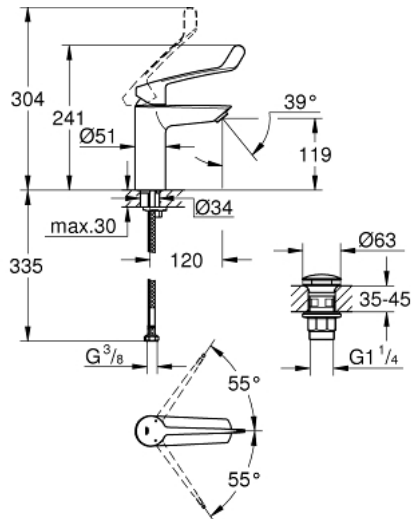

23 983 003 **EUROSMART BASIN MIXER 1/2"**
M-SIZE

PRODUCT DESCRIPTION

- Tyc: Chrome
- single hole installation
- long metal lever
- lever length 156 mm
- GROHE SilkMove 35 mm ceramic cartridge
- maximum flow rate (at 3 bar): 8 l/min
- laminar flow straightener
- adjustable flow rate limiter
- with temperature limiter
- GROHE FastFixation rapid installation system
- smooth body with push-open waste set 1 1/4"
- flexible connection hoses
- professional exclusive

23 983 003 **EUROSMART BASIN MIXER 1/2"**
M-SIZE

SPARE PARTS

- 1: Lever (Spare part-nr. 48581000)
- 2: Cap (Spare part-nr. 46492000)
- 3: Temperature limiter (Spare part-nr. 46375000)
- 4: Screw coupling (Spare part-nr. 46460000)
- 5: Cartridge (Spare part-nr. 46374000)
- 6: Laminar flow straightener (Spare part-nr. 13960000)
- 7: Shank mounting kit (Spare part-nr. 46671000)
- 8: Waste set with push-open plug (Spare part-nr. 65807000)
- 9: Mounting wrench (Spare part-nr. 19017000)*
- 10: Socket spanner (Spare part-nr. 19332000)*