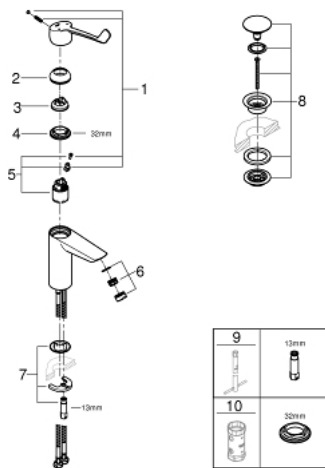

23 983 003 **EUROSMART BASIN MIXER 1/2"**
M-SIZE

PRODUCT DESCRIPTION

- Tyc: Chrome
- single hole installation
- long metal lever
- lever length 156 mm
- GROHE SilkMove 35 mm ceramic cartridge
- maximum flow rate (at 3 bar): 8 l/min
- laminar flow straightener
- adjustable flow rate limiter
- with temperature limiter
- GROHE FastFixation rapid installation system
- smooth body with push-open waste set 1 1/4"
- flexible connection hoses
- professional exclusive

23 983 003 **EUROSMART BASIN MIXER 1/2"**
M-SIZE

SPARE PARTS

- 1: Lever (Spare part-nr. 48581000)
- 2: Cap (Spare part-nr. 46492000)
- 3: Temperature limiter (Spare part-nr. 46375000)
- 4: Screw coupling (Spare part-nr. 46460000)
- 5: Cartridge (Spare part-nr. 46374000)
- 6: Laminar flow straightener (Spare part-nr. 13960000)
- 7: Shank mounting kit (Spare part-nr. 46671000)
- 8: Waste set with push-open plug (Spare part-nr. 65807000)
- 9: Mounting wrench (Spare part-nr. 19017000)*
- 10: Socket spanner (Spare part-nr. 19332000)*