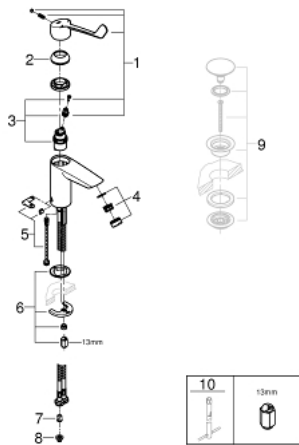

23 984 003 **EUROSMART BASIN MIXER 1/2"**
S-SIZE

PRODUCT DESCRIPTION

- Tyc: Chrome
- thermostatic scalding protection
- maximum temperature adjustable
- thermal disinfection without re-adjustment of temperature
- tool for thermal disinfection included
- single hole installation
- long metal lever
- lever length 147 mm
- GROHE SilkMove 28 mm ceramic cartridge
- adjustable flow rate limiter
- Protected Water Ways no contact of water with lead or nickel inside the tap
- built-in non return valves
- dirt strainers
- maximum flow rate (at 3 bar): 4 l/min
- laminar flow straightener
- GROHE FastFixation rapid installation system
- smooth body
- flexible connection hoses
- max. pressure differential 5:1
- professional exclusive

23 984 003 **EUROSMART BASIN MIXER 1/2"**
S-SIZE

SPARE PARTS

- 1: Lever (Spare part-nr. 48576000)
- 2: Cap (Spare part-nr. 46116000)
- 3: Cartridge (Spare part-nr. 48518000)
- 4: Laminar flow straightener (Spare part-nr. 13960000)
- 5: Set of replacement parts (Spare part-nr. 48578000)
- 6: Shank mounting kit (Spare part-nr. 46645000)
- 7: Non-return valve (Spare part-nr. 4257200M)
- 8: Filter (Spare part-nr. 4241300M)
- 9: Waste set with push-open plug (Spare part-nr. 65807000)*
- 10: Mounting wrench (Spare part-nr. 19017000)*