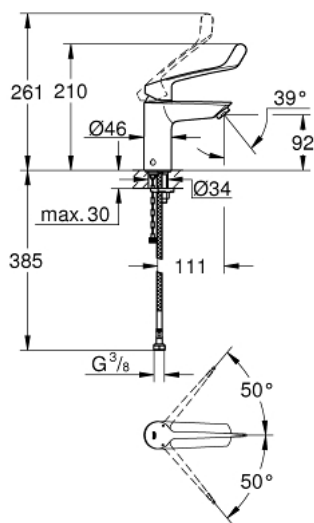

23 984 003 **EUROSMART BASIN MIXER 1/2"**
S-SIZE

PRODUCT DESCRIPTION

- Tyc: Chrome
- thermostatic scalding protection
- maximum temperature adjustable
- thermal disinfection without re-adjustment of temperature
- tool for thermal disinfection included
- single hole installation
- long metal lever
- lever length 147 mm
- GROHE SilkMove 28 mm ceramic cartridge
- adjustable flow rate limiter
- Protected Water Ways no contact of water with lead or nickel inside the tap
- built-in non return valves
- dirt strainers
- maximum flow rate (at 3 bar): 4 l/min
- laminar flow straightener
- GROHE FastFixation rapid installation system
- smooth body
- flexible connection hoses
- max. pressure differential 5:1
- professional exclusive

23 984 003 **EUROSMART BASIN MIXER 1/2"**
S-SIZE

SPARE PARTS

- 1: Lever (Spare part-nr. 48576000)
- 2: Cap (Spare part-nr. 46116000)
- 3: Cartridge (Spare part-nr. 48518000)
- 4: Laminar flow straightener (Spare part-nr. 13960000)
- 5: Set of replacement parts (Spare part-nr. 48578000)
- 6: Shank mounting kit (Spare part-nr. 46645000)
- 7: Non-return valve (Spare part-nr. 4257200M)
- 8: Filter (Spare part-nr. 4241300M)
- 9: Waste set with push-open plug (Spare part-nr. 65807000)*
- 10: Mounting wrench (Spare part-nr. 19017000)*