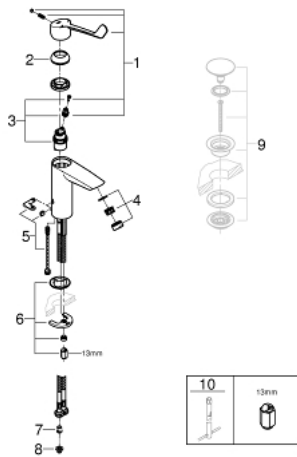

23 985 003 **EUROSMART BASIN MIXER 1/2"**
M-SIZE

PRODUCT DESCRIPTION

- Tyc: Chrome
- thermostatic scalding protection
- maximum temperature adjustable
- thermal disinfection without re-adjustment of temperature
- tool for thermal disinfection included
- single hole installation
- long metal lever
- lever length 147 mm
- GROHE SilkMove 28 mm ceramic cartridge
- adjustable flow rate limiter
- Protected Water Ways no contact of water with lead or nickel inside the tap
- built-in non return valves
- dirt strainers
- maximum flow rate (at 3 bar): 4 l/min
- laminar flow straightener
- GROHE FastFixation rapid installation system
- smooth body
- flexible connection hoses
- max. pressure differential 5:1
- professional exclusive

23 985 003 **EUROSMART BASIN MIXER 1/2"**
M-SIZE

SPARE PARTS

- 1: Lever (Spare part-nr. 48576000)
- 2: Cap (Spare part-nr. 46116000)
- 3: Cartridge (Spare part-nr. 48518000)
- 4: Laminar flow straightener (Spare part-nr. 13960000)
- 5: Set of replacement parts (Spare part-nr. 48578000)
- 6: Shank mounting kit (Spare part-nr. 46645000)
- 7: Non-return valve (Spare part-nr. 4257200M)
- 8: Filter (Spare part-nr. 4241300M)
- 9: Waste set with push-open plug (Spare part-nr. 65807000)*
- 10: Mounting wrench (Spare part-nr. 19017000)*