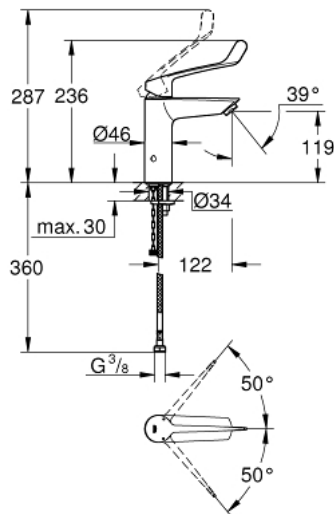

23 985 003 **EUROSMART BASIN MIXER 1/2"**
M-SIZE

PRODUCT DESCRIPTION

- Tyc: Chrome
- thermostatic scalding protection
- maximum temperature adjustable
- thermal disinfection without re-adjustment of temperature
- tool for thermal disinfection included
- single hole installation
- long metal lever
- lever length 147 mm
- GROHE SilkMove 28 mm ceramic cartridge
- adjustable flow rate limiter
- Protected Water Ways no contact of water with lead or nickel inside the tap
- built-in non return valves
- dirt strainers
- maximum flow rate (at 3 bar): 4 l/min
- laminar flow straightener
- GROHE FastFixation rapid installation system
- smooth body
- flexible connection hoses
- max. pressure differential 5:1
- professional exclusive

23 985 003 **EUROSMART BASIN MIXER 1/2"**
M-SIZE

SPARE PARTS

- 1: Lever (Spare part-nr. 48576000)
- 2: Cap (Spare part-nr. 46116000)
- 3: Cartridge (Spare part-nr. 48518000)
- 4: Laminar flow straightener (Spare part-nr. 13960000)
- 5: Set of replacement parts (Spare part-nr. 48578000)
- 6: Shank mounting kit (Spare part-nr. 46645000)
- 7: Non-return valve (Spare part-nr. 4257200M)
- 8: Filter (Spare part-nr. 4241300M)
- 9: Waste set with push-open plug (Spare part-nr. 65807000)*
- 10: Mounting wrench (Spare part-nr. 19017000)*