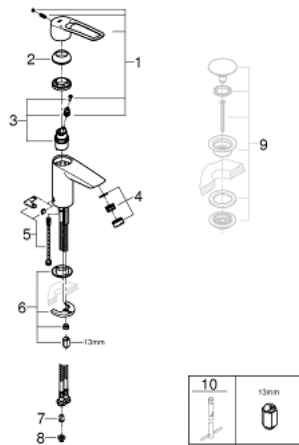

23 986 003 **EUROSMART BASIN MIXER 1/2"**
S-SIZE

PRODUCT DESCRIPTION

- Colour: chrome
- thermostatic scalding protection
- maximum temperature adjustable
- thermal disinfection without re-adjustment of temperature
- tool for thermal disinfection included
- single hole installation
- loop metal lever
- lever length 130 mm
- GROHE SilkMove 28 mm ceramic cartridge
- adjustable flow rate limiter
- built-in non return valves
- dirt strainers
- Protected Water Ways no contact of water with lead or nickel inside the tap
- maximum flow rate (at 3 bar): 5 l/min
- laminar flow straightener
- GROHE FastFixation rapid installation system
- smooth body
- flexible connection hoses
- max. pressure differential 5:1
- professional exclusive

23 986 003 **EUROSMART BASIN MIXER 1/2"**
S-SIZE

SPARE PARTS

- 1: Lever (Spare part-nr. 48577000)
- 2: Cap (Spare part-nr. 46116000)
- 3: Cartridge (Spare part-nr. 48518000)
- 4: Laminar flow straightener (Spare part-nr. 13960000)
- 5: SET F.EUR.33840 (Spare part-nr. 48578000)
- 6: Shank mounting kit (Spare part-nr. 46645000)
- 7: Non-return valve (Spare part-nr. 4257200M)
- 8: Filter (Spare part-nr. 4241300M)
- 9: Waste set with push-open plug (Spare part-nr. 65807000)*
- 10: Mounting wrench (Spare part-nr. 19017000)*