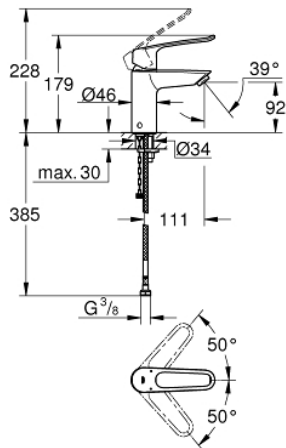

23 986 003 **EUROSMART BASIN MIXER 1/2"**
S-SIZE

PRODUCT DESCRIPTION

- Colour: chrome
- thermostatic scalding protection
- maximum temperature adjustable
- thermal disinfection without re-adjustment of temperature
- tool for thermal disinfection included
- single hole installation
- loop metal lever
- lever length 130 mm
- GROHE SilkMove 28 mm ceramic cartridge
- adjustable flow rate limiter
- built-in non return valves
- dirt strainers
- Protected Water Ways no contact of water with lead or nickel inside the tap
- maximum flow rate (at 3 bar): 5 l/min
- laminar flow straightener
- GROHE FastFixation rapid installation system
- smooth body
- flexible connection hoses
- max. pressure differential 5:1
- professional exclusive

23 986 003 **EUROSMART BASIN MIXER 1/2"**
S-SIZE

SPARE PARTS

- 1: Lever (Spare part-nr. 48577000)
- 2: Cap (Spare part-nr. 46116000)
- 3: Cartridge (Spare part-nr. 48518000)
- 4: Laminar flow straightener (Spare part-nr. 13960000)
- 5: SET F.EUR.33840 (Spare part-nr. 48578000)
- 6: Shank mounting kit (Spare part-nr. 46645000)
- 7: Non-return valve (Spare part-nr. 4257200M)
- 8: Filter (Spare part-nr. 4241300M)
- 9: Waste set with push-open plug (Spare part-nr. 65807000)*
- 10: Mounting wrench (Spare part-nr. 19017000)*