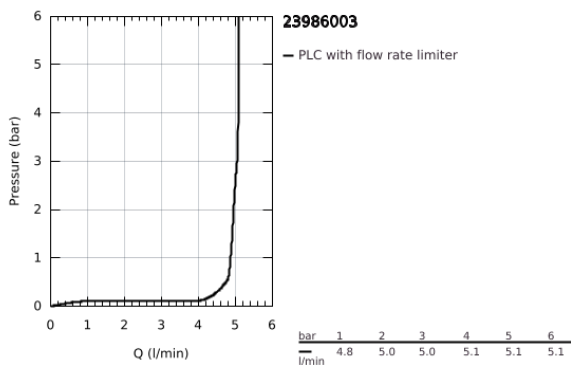

23 986 003 **EUROSMART BASIN MIXER 1/2"**
S-SIZE

PRODUCT DESCRIPTION

- Colour: chrome
- thermostatic scalding protection
- maximum temperature adjustable
- thermal disinfection without re-adjustment of temperature
- tool for thermal disinfection included
- single hole installation
- loop metal lever
- lever length 130 mm
- GROHE SilkMove 28 mm ceramic cartridge
- adjustable flow rate limiter
- built-in non return valves
- dirt strainers
- Protected Water Ways no contact of water with lead or nickel inside the tap
- maximum flow rate (at 3 bar): 5 l/min
- laminar flow straightener
- GROHE FastFixation rapid installation system
- smooth body
- flexible connection hoses
- max. pressure differential 5:1
- professional exclusive

23 986 003 **EUROSMART BASIN MIXER 1/2"**
S-SIZE

SPARE PARTS

- 1: Lever (Spare part-nr. 48577000)
- 2: Cap (Spare part-nr. 46116000)
- 3: Cartridge (Spare part-nr. 48518000)
- 4: Laminar flow straightener (Spare part-nr. 13960000)
- 5: SET F.EUR.33840 (Spare part-nr. 48578000)
- 6: Shank mounting kit (Spare part-nr. 46645000)
- 7: Non-return valve (Spare part-nr. 4257200M)
- 8: Filter (Spare part-nr. 4241300M)
- 9: Waste set with push-open plug (Spare part-nr. 65807000)*
- 10: Mounting wrench (Spare part-nr. 19017000)*