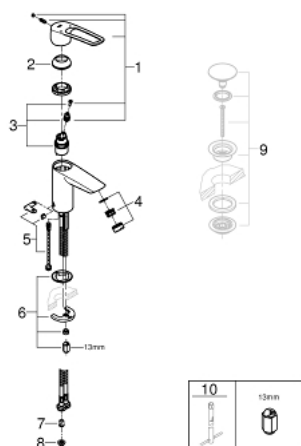

23 986 003 **EUROSMART BASIN MIXER 1/2"**
S-SIZE

PRODUCT DESCRIPTION

- Tyc: Chrome
- thermostatic scalding protection
- maximum temperature adjustable
- thermal disinfection without re-adjustment of temperature
- tool for thermal disinfection included
- single hole installation
- loop metal lever
- lever length 130 mm
- GROHE SilkMove 28 mm ceramic cartridge
- adjustable flow rate limiter
- built-in non return valves
- dirt strainers
- Protected Water Ways no contact of water with lead or nickel inside the tap
- maximum flow rate (at 3 bar): 5 l/min
- laminar flow straightener
- GROHE FastFixation rapid installation system
- smooth body
- flexible connection hoses
- max. pressure differential 5:1
- professional exclusive

23 986 003 **EUROSMART BASIN MIXER 1/2"**
S-SIZE

SPARE PARTS

- 1: Lever (Spare part-nr. 48577000)
- 2: Cap (Spare part-nr. 46116000)
- 3: Cartridge (Spare part-nr. 48518000)
- 4: Laminar flow straightener (Spare part-nr. 13960000)
- 5: Set of replacement parts (Spare part-nr. 48578000)
- 6: Shank mounting kit (Spare part-nr. 46645000)
- 7: Non-return valve (Spare part-nr. 4257200M)
- 8: Filter (Spare part-nr. 4241300M)
- 9: Waste set with push-open plug (Spare part-nr. 65807000)*
- 10: Mounting wrench (Spare part-nr. 19017000)*