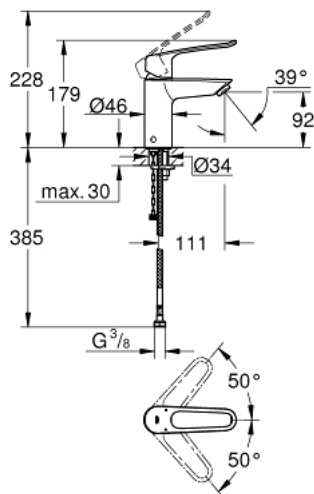

23 986 003 **EUROSMART BASIN MIXER 1/2"**
S-SIZE

PRODUCT DESCRIPTION

- Tyc: Chrome
- thermostatic scalding protection
- maximum temperature adjustable
- thermal disinfection without re-adjustment of temperature
- tool for thermal disinfection included
- single hole installation
- loop metal lever
- lever length 130 mm
- GROHE SilkMove 28 mm ceramic cartridge
- adjustable flow rate limiter
- built-in non return valves
- dirt strainers
- Protected Water Ways no contact of water with lead or nickel inside the tap
- maximum flow rate (at 3 bar): 5 l/min
- laminar flow straightener
- GROHE FastFixation rapid installation system
- smooth body
- flexible connection hoses
- max. pressure differential 5:1
- professional exclusive

23 986 003 **EUROSMART BASIN MIXER 1/2"**
S-SIZE

SPARE PARTS

- 1: Lever (Spare part-nr. 48577000)
- 2: Cap (Spare part-nr. 46116000)
- 3: Cartridge (Spare part-nr. 48518000)
- 4: Laminar flow straightener (Spare part-nr. 13960000)
- 5: Set of replacement parts (Spare part-nr. 48578000)
- 6: Shank mounting kit (Spare part-nr. 46645000)
- 7: Non-return valve (Spare part-nr. 4257200M)
- 8: Filter (Spare part-nr. 4241300M)
- 9: Waste set with push-open plug (Spare part-nr. 65807000)*
- 10: Mounting wrench (Spare part-nr. 19017000)*