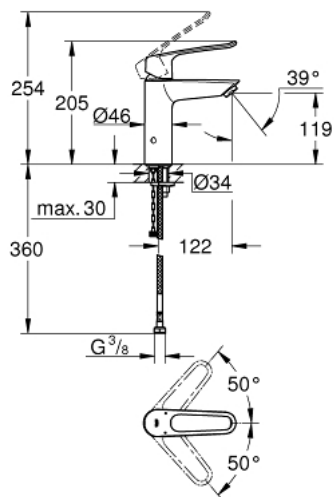

23 987 003 **EUROSMART BASIN MIXER 1/2"**  
**M-SIZE**

**PRODUCT DESCRIPTION**

- Tyc: Chrome
- thermostatic scalding protection
- maximum temperature adjustable
- thermal disinfection without re-adjustment of temperature
- tool for thermal disinfection included
- single hole installation
- loop metal lever
- lever length 130 mm
- GROHE SilkMove 28 mm ceramic cartridge
- adjustable flow rate limiter
- built-in non return valves
- dirt strainers
- Protected Water Ways no contact of water with lead or nickel inside the tap
- maximum flow rate (at 3 bar): 5 l/min
- laminar flow straightener
- GROHE FastFixation rapid installation system
- smooth body
- flexible connection hoses
- max. pressure differential 5:1
- professional exclusive

23 987 003 **EUROSMART BASIN MIXER 1/2"**  
**M-SIZE**

**SPARE PARTS**

- 1: Lever (Spare part-nr. 48577000)
- 2: Cap (Spare part-nr. 46116000)
- 3: Cartridge (Spare part-nr. 48518000)
- 4: Laminar flow straightener (Spare part-nr. 13960000)
- 5: Set of replacement parts (Spare part-nr. 48578000)
- 6: Shank mounting kit (Spare part-nr. 46645000)
- 7: Non-return valve (Spare part-nr. 4257200M)
- 8: Filter (Spare part-nr. 4241300M)
- 9: Waste set with push-open plug (Spare part-nr. 65807000)\*
- 10: Mounting wrench (Spare part-nr. 19017000)\*