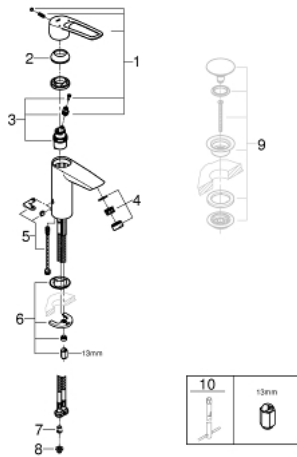

23 987 003 **EUROSMART BASIN MIXER 1/2"**  
**M-SIZE**

**PRODUCT DESCRIPTION**

- Tyc: Chrome
- thermostatic scalding protection
- maximum temperature adjustable
- thermal disinfection without re-adjustment of temperature
- tool for thermal disinfection included
- single hole installation
- loop metal lever
- lever length 130 mm
- GROHE SilkMove 28 mm ceramic cartridge
- adjustable flow rate limiter
- built-in non return valves
- dirt strainers
- Protected Water Ways no contact of water with lead or nickel inside the tap
- maximum flow rate (at 3 bar): 5 l/min
- laminar flow straightener
- GROHE FastFixation rapid installation system
- smooth body
- flexible connection hoses
- max. pressure differential 5:1
- professional exclusive

23 987 003 **EUROSMART BASIN MIXER 1/2"**  
**M-SIZE**

**SPARE PARTS**

- 1: Lever (Spare part-nr. 48577000)
- 2: Cap (Spare part-nr. 46116000)
- 3: Cartridge (Spare part-nr. 48518000)
- 4: Laminar flow straightener (Spare part-nr. 13960000)
- 5: Set of replacement parts (Spare part-nr. 48578000)
- 6: Shank mounting kit (Spare part-nr. 46645000)
- 7: Non-return valve (Spare part-nr. 4257200M)
- 8: Filter (Spare part-nr. 4241300M)
- 9: Waste set with push-open plug (Spare part-nr. 65807000)\*
- 10: Mounting wrench (Spare part-nr. 19017000)\*