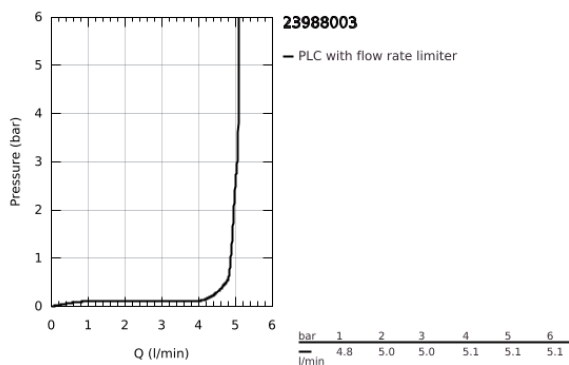

23 988 003 **EUROSMART BASIN MIXER 1/2"**
S-SIZE

PRODUCT DESCRIPTION

- Colour: chrome
- thermostatic scalding protection
- maximum temperature adjustable
- thermal disinfection not possible
- single hole installation
- metal lever
- lever length 89 mm
- GROHE SilkMove 28 mm ceramic cartridge
- adjustable flow rate limiter
- GROHE LongLife finish
- Protected Water Ways no contact of water with lead or nickel inside the tap
- built-in non return valves
- dirt strainers
- GROHE EcoJoy - less water, perfect flow
- maximum flow rate (at 3 bar): 4 l/min
- GROHE FastFixation rapid installation system
- smooth body with push-open waste set 1 1/4"
- flexible connection hoses
- max. pressure differential 5:1
- professional exclusive

23 988 003 **EUROSMART BASIN MIXER 1/2"**
S-SIZE

SPARE PARTS

- 1: Lever (Spare part-nr. 48548000)
- 2: Cap (Spare part-nr. 46116000)
- 3: Cartridge (Spare part-nr. 48518000)
- 4: Mousseur (Spare part-nr. 48159000)
- 5: Shank mounting kit (Spare part-nr. 46645000)
- 6: Waste set with push-open plug (Spare part-nr. 65807000)
- 7: Mounting wrench (Spare part-nr. 19017000)*