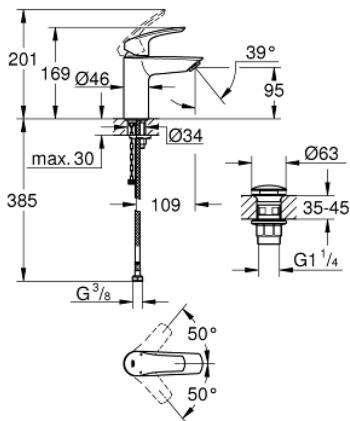

23 988 003 **EUROSMART BASIN MIXER 1/2"**
S-SIZE

PRODUCT DESCRIPTION

- Colour: chrome
- thermostatic scalding protection
- maximum temperature adjustable
- thermal disinfection not possible
- single hole installation
- metal lever
- lever length 89 mm
- GROHE SilkMove 28 mm ceramic cartridge
- adjustable flow rate limiter
- GROHE LongLife finish
- Protected Water Ways no contact of water with lead or nickel inside the tap
- built-in non return valves
- dirt strainers
- GROHE EcoJoy - less water, perfect flow
- maximum flow rate (at 3 bar): 4 l/min
- GROHE FastFixation rapid installation system
- smooth body with push-open waste set 1 1/4"
- flexible connection hoses
- max. pressure differential 5:1
- professional exclusive

23 988 003 **EUROSMART BASIN MIXER 1/2"**
S-SIZE

SPARE PARTS

- 1: Lever (Spare part-nr. 48548000)
- 2: Cap (Spare part-nr. 46116000)
- 3: Cartridge (Spare part-nr. 48518000)
- 4: Mousseur (Spare part-nr. 48159000)
- 5: Shank mounting kit (Spare part-nr. 46645000)
- 6: Waste set with push-open plug (Spare part-nr. 65807000)
- 7: Mounting wrench (Spare part-nr. 19017000)*