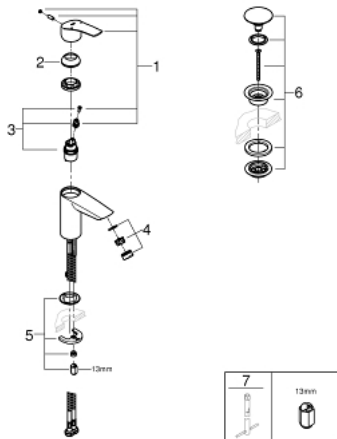

23 988 003 **EUROSMART BASIN MIXER 1/2"**
S-SIZE

PRODUCT DESCRIPTION

- Colour: chrome
- thermostatic scalding protection
- maximum temperature adjustable
- thermal disinfection not possible
- single hole installation
- metal lever
- lever length 89 mm
- GROHE SilkMove 28 mm ceramic cartridge
- adjustable flow rate limiter
- GROHE LongLife finish
- Protected Water Ways no contact of water with lead or nickel inside the tap
- built-in non return valves
- dirt strainers
- GROHE EcoJoy - less water, perfect flow
- maximum flow rate (at 3 bar): 4 l/min
- GROHE FastFixation rapid installation system
- smooth body with push-open waste set 1 1/4"
- flexible connection hoses
- max. pressure differential 5:1
- professional exclusive

23 988 003 **EUROSMART BASIN MIXER 1/2"**
S-SIZE

SPARE PARTS

- 1: Lever (Spare part-nr. 48548000)
- 2: Cap (Spare part-nr. 46116000)
- 3: Cartridge (Spare part-nr. 48518000)
- 4: Mousseur (Spare part-nr. 48159000)
- 5: Shank mounting kit (Spare part-nr. 46645000)
- 6: Waste set with push-open plug (Spare part-nr. 65807000)
- 7: Mounting wrench (Spare part-nr. 19017000)*