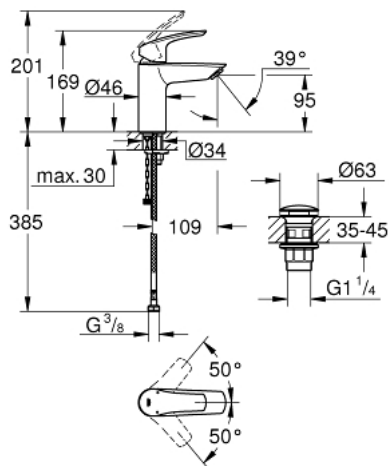

23 988 003 **EUROSMART BASIN MIXER 1/2"**
S-SIZE

PRODUCT DESCRIPTION

- Tyc: Chrome
- thermostatic scalding protection
- maximum temperature adjustable
- thermal disinfection not possible
- single hole installation
- metal lever
- lever length 89 mm
- GROHE SilkMove 28 mm ceramic cartridge
- adjustable flow rate limiter
- GROHE LongLife finish
- Protected Water Ways no contact of water with lead or nickel inside the tap
- built-in non return valves
- dirt strainers
- GROHE EcoJoy - Less water, perfect flow
- maximum flow rate (at 3 bar): 4 l/min
- GROHE FastFixation rapid installation system
- smooth body with push-open waste set 1 1/4"
- flexible connection hoses
- max. pressure differential 5:1
- professional exclusive

23 988 003 **EUROSMART BASIN MIXER 1/2"**
S-SIZE

SPARE PARTS

- 1: Lever (Spare part-nr. 48548000)
- 2: Cap (Spare part-nr. 46116000)
- 3: Cartridge (Spare part-nr. 48518000)
- 4: Mousseur (Spare part-nr. 48159000)
- 5: Shank mounting kit (Spare part-nr. 46645000)
- 6: Waste set with push-open plug (Spare part-nr. 65807000)
- 7: Mounting wrench (Spare part-nr. 19017000)*