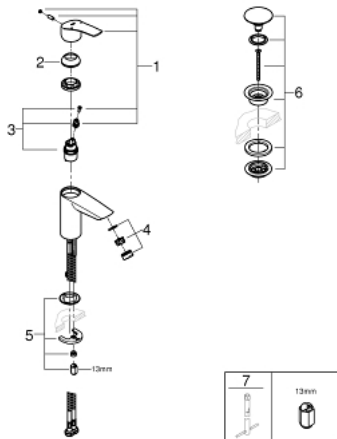

23 988 003 **EUROSMART BASIN MIXER 1/2"**
S-SIZE

PRODUCT DESCRIPTION

- Tyc: Chrome
- thermostatic scalding protection
- maximum temperature adjustable
- thermal disinfection not possible
- single hole installation
- metal lever
- lever length 89 mm
- GROHE SilkMove 28 mm ceramic cartridge
- adjustable flow rate limiter
- GROHE LongLife finish
- Protected Water Ways no contact of water with lead or nickel inside the tap
- built-in non return valves
- dirt strainers
- GROHE EcoJoy - Less water, perfect flow
- maximum flow rate (at 3 bar): 4 l/min
- GROHE FastFixation rapid installation system
- smooth body with push-open waste set 1 1/4"
- flexible connection hoses
- max. pressure differential 5:1
- professional exclusive

23 988 003 **EUROSMART BASIN MIXER 1/2"**
S-SIZE

SPARE PARTS

- 1: Lever (Spare part-nr. 48548000)
- 2: Cap (Spare part-nr. 46116000)
- 3: Cartridge (Spare part-nr. 48518000)
- 4: Mousseur (Spare part-nr. 48159000)
- 5: Shank mounting kit (Spare part-nr. 46645000)
- 6: Waste set with push-open plug (Spare part-nr. 65807000)
- 7: Mounting wrench (Spare part-nr. 19017000)*