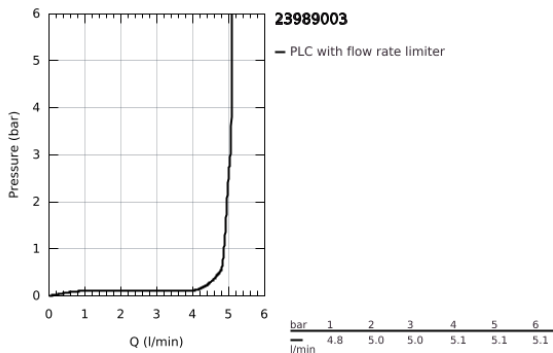

23 989 003 **EUROSMART BASIN MIXER 1/2"**
M-SIZE

PRODUCT DESCRIPTION

- Colour: chrome
- thermostatic scalding protection
- maximum temperature adjustable
- thermal disinfection not possible
- single hole installation
- metal lever
- lever length 89 mm
- GROHE SilkMove 28 mm ceramic cartridge
- adjustable flow rate limiter
- Protected Water Ways no contact of water with lead or nickel inside the tap
- built-in non return valves
- dirt strainers
- GROHE EcoJoy - less water, perfect flow
- maximum flow rate (at 3 bar): 4 l/min
- GROHE FastFixation rapid installation system
- smooth body with push-open waste set 1 1/4"
- flexible connection hoses
- max. pressure differential 5:1
- professional exclusive

23 989 003 **EUROSMART BASIN MIXER 1/2"**
M-SIZE

SPARE PARTS

- 1: Lever (Spare part-nr. 48548000)
- 2: Cap (Spare part-nr. 46116000)
- 3: Cartridge (Spare part-nr. 48518000)
- 4: Mousseur (Spare part-nr. 48159000)
- 5: Shank mounting kit (Spare part-nr. 46645000)
- 6: Waste set with push-open plug (Spare part-nr. 65807000)
- 7: Mounting wrench (Spare part-nr. 19017000)*