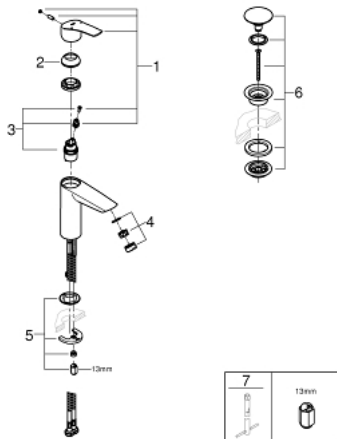

23 989 003 **EUROSMART BASIN MIXER 1/2"**
M-SIZE

PRODUCT DESCRIPTION

- Colour: chrome
- thermostatic scalding protection
- maximum temperature adjustable
- thermal disinfection not possible
- single hole installation
- metal lever
- lever length 89 mm
- GROHE SilkMove 28 mm ceramic cartridge
- adjustable flow rate limiter
- Protected Water Ways no contact of water with lead or nickel inside the tap
- built-in non return valves
- dirt strainers
- GROHE EcoJoy - less water, perfect flow
- maximum flow rate (at 3 bar): 4 l/min
- GROHE FastFixation rapid installation system
- smooth body with push-open waste set 1 1/4"
- flexible connection hoses
- max. pressure differential 5:1
- professional exclusive

23 989 003 **EUROSMART BASIN MIXER 1/2"**
M-SIZE

SPARE PARTS

- 1: Lever (Spare part-nr. 48548000)
- 2: Cap (Spare part-nr. 46116000)
- 3: Cartridge (Spare part-nr. 48518000)
- 4: Mousseur (Spare part-nr. 48159000)
- 5: Shank mounting kit (Spare part-nr. 46645000)
- 6: Waste set with push-open plug (Spare part-nr. 65807000)
- 7: Mounting wrench (Spare part-nr. 19017000)*