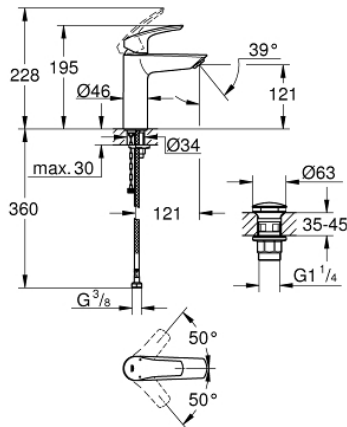

23 989 003 **EUROSMART BASIN MIXER 1/2"**
M-SIZE

PRODUCT DESCRIPTION

- Colour: chrome
- thermostatic scalding protection
- maximum temperature adjustable
- thermal disinfection not possible
- single hole installation
- metal lever
- lever length 89 mm
- GROHE SilkMove 28 mm ceramic cartridge
- adjustable flow rate limiter
- Protected Water Ways no contact of water with lead or nickel inside the tap
- built-in non return valves
- dirt strainers
- GROHE EcoJoy - less water, perfect flow
- maximum flow rate (at 3 bar): 4 l/min
- GROHE FastFixation rapid installation system
- smooth body with push-open waste set 1 1/4"
- flexible connection hoses
- max. pressure differential 5:1
- professional exclusive

23 989 003 **EUROSMART BASIN MIXER 1/2"**
M-SIZE

SPARE PARTS

- 1: Lever (Spare part-nr. 48548000)
- 2: Cap (Spare part-nr. 46116000)
- 3: Cartridge (Spare part-nr. 48518000)
- 4: Mousseur (Spare part-nr. 48159000)
- 5: Shank mounting kit (Spare part-nr. 46645000)
- 6: Waste set with push-open plug (Spare part-nr. 65807000)
- 7: Mounting wrench (Spare part-nr. 19017000)*