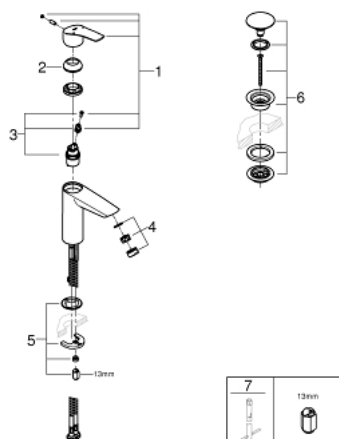

23 989 003 **EUROSMART BASIN MIXER 1/2"**  
**M-SIZE**

**PRODUCT DESCRIPTION**

- Tyc: Chrome
- thermostatic scalding protection
- maximum temperature adjustable
- thermal disinfection not possible
- single hole installation
- metal lever
- lever length 89 mm
- GROHE SilkMove 28 mm ceramic cartridge
- adjustable flow rate limiter
- Protected Water Ways no contact of water with lead or nickel inside the tap
- built-in non return valves
- dirt strainers
- GROHE EcoJoy - Less water, perfect flow
- maximum flow rate (at 3 bar): 4 l/min
- GROHE FastFixation rapid installation system
- smooth body with push-open waste set 1 1/4"
- flexible connection hoses
- max. pressure differential 5:1
- professional exclusive

23 989 003 **EUROSMART BASIN MIXER 1/2"**  
**M-SIZE**

**SPARE PARTS**

- 1: Lever (Spare part-nr. 48548000)
- 2: Cap (Spare part-nr. 46116000)
- 3: Cartridge (Spare part-nr. 48518000)
- 4: Mousseur (Spare part-nr. 48159000)
- 5: Shank mounting kit (Spare part-nr. 46645000)
- 6: Waste set with push-open plug (Spare part-nr. 65807000)
- 7: Mounting wrench (Spare part-nr. 19017000)\*