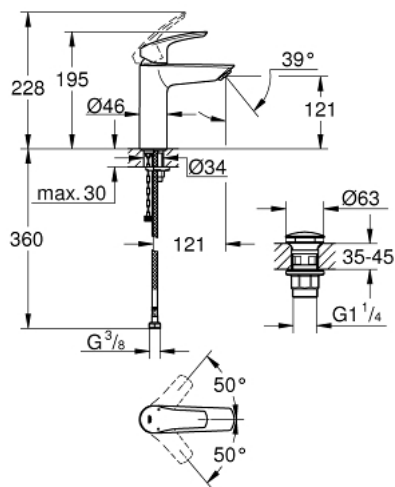

23 989 003 **EUROSMART BASIN MIXER 1/2"**  
**M-SIZE**

**PRODUCT DESCRIPTION**

- Tyc: Chrome
- thermostatic scalding protection
- maximum temperature adjustable
- thermal disinfection not possible
- single hole installation
- metal lever
- lever length 89 mm
- GROHE SilkMove 28 mm ceramic cartridge
- adjustable flow rate limiter
- Protected Water Ways no contact of water with lead or nickel inside the tap
- built-in non return valves
- dirt strainers
- GROHE EcoJoy - Less water, perfect flow
- maximum flow rate (at 3 bar): 4 l/min
- GROHE FastFixation rapid installation system
- smooth body with push-open waste set 1 1/4"
- flexible connection hoses
- max. pressure differential 5:1
- professional exclusive

23 989 003 **EUROSMART BASIN MIXER 1/2"**  
**M-SIZE**

**SPARE PARTS**

- 1: Lever (Spare part-nr. 48548000)
- 2: Cap (Spare part-nr. 46116000)
- 3: Cartridge (Spare part-nr. 48518000)
- 4: Mousseur (Spare part-nr. 48159000)
- 5: Shank mounting kit (Spare part-nr. 46645000)
- 6: Waste set with push-open plug (Spare part-nr. 65807000)
- 7: Mounting wrench (Spare part-nr. 19017000)\*