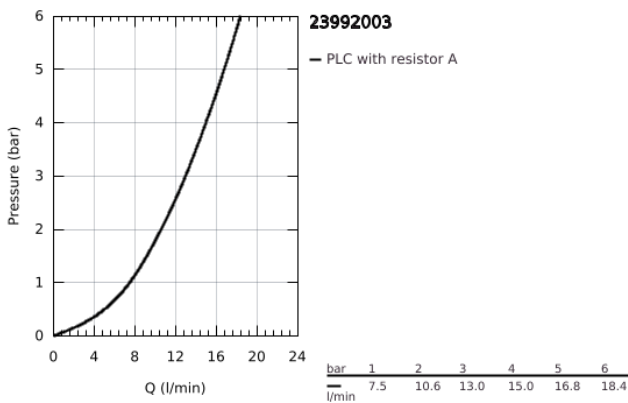

23 992 003 **EUROSMART SOLID BASIN MIXER 1/2"**

**PRODUCT DESCRIPTION**

- Colour: chrome
- wall mounted
- metal lever
- GROHE SilkMove 46 mm ceramic cartridge
- GROHE LongLife finish
- adjustable flow rate limiter
- adjustable minimum flow rate 2.5 l/min
- automatic diverter: bath/shower
- swivel tubular spout
- projection 400 mm
- S-unions
- professional exclusive

## 23 992 003 EUROSMART SOLID BASIN MIXER 1/2"