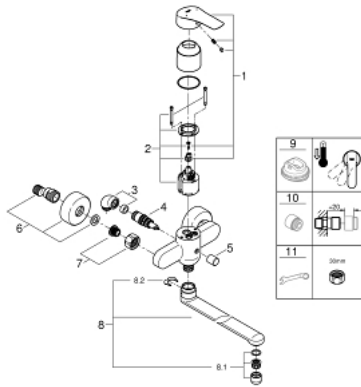

23 992 003 **EUROSMART SOLID BASIN MIXER 1/2"**

**PRODUCT DESCRIPTION**

- Colour: chrome
- wall mounted
- metal lever
- GROHE SilkMove 46 mm ceramic cartridge
- GROHE LongLife finish
- adjustable flow rate limiter
- adjustable minimum flow rate 2.5 l/min
- automatic diverter: bath/shower
- swivel tubular spout
- projection 400 mm
- S-unions
- professional exclusive

## 23 992 003 EUROSMART SOLID BASIN MIXER 1/2"

### SPARE PARTS

- 1: Lever (Spare part-nr. 48549000)
- 2: Cartridge (Spare part-nr. 46048000)
- 3: Wall union (Spare part-nr. 48012000)
- 4: Diverter (Spare part-nr. 65655000)
- 5: Diverter knob (Spare part-nr. 64309000)
- 6: S-union (Spare part-nr. 12662000)
- 7: Screw connection 1/2" (Spare part-nr. 45044000)
- 8: Spout (Spare part-nr. 13241000)
- 8.1: Mousseur (Spare part-nr. 13928000)
- 8.2: Safety ring (Spare part-nr. 64323000M)
- 9: Temperature limiter (Spare part-nr. 46308000)\*
- 10: Extension 3/4", 20 mm (Spare part-nr. 0713000M)\*
- 11: Special spanner (Spare part-nr. 19377000)\*