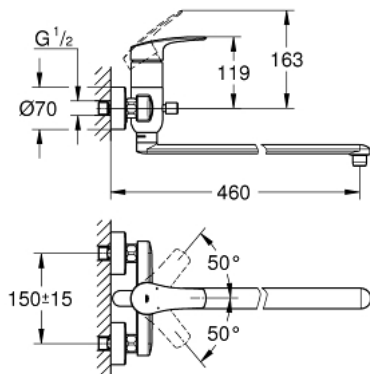

23 992 003 **EUROSMART SOLID BASIN MIXER 1/2"**

**PRODUCT DESCRIPTION**

- Colour: chrome
- wall mounted
- metal lever
- GROHE SilkMove 46 mm ceramic cartridge
- GROHE LongLife finish
- adjustable flow rate limiter
- adjustable minimum flow rate 2.5 l/min
- automatic diverter: bath/shower
- swivel tubular spout
- projection 400 mm
- S-unions
- professional exclusive

## 23 992 003 EUROSMART SOLID BASIN MIXER 1/2"

### SPARE PARTS

- 1: Lever (Spare part-nr. 48549000)
- 2: Cartridge (Spare part-nr. 46048000)
- 3: Wall union (Spare part-nr. 48012000)
- 4: Diverter (Spare part-nr. 65655000)
- 5: Diverter knob (Spare part-nr. 64309000)
- 6: S-union (Spare part-nr. 12662000)
- 7: Screw connection 1/2" (Spare part-nr. 45044000)
- 8: Spout (Spare part-nr. 13241000)
- 8.1: Mousseur (Spare part-nr. 13928000)
- 8.2: Safety ring (Spare part-nr. 64323000M)
- 9: Temperature limiter (Spare part-nr. 46308000)\*
- 10: Extension 3/4", 20 mm (Spare part-nr. 0713000M)\*
- 11: Special spanner (Spare part-nr. 19377000)\*