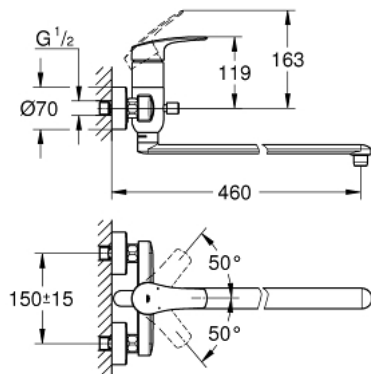

23 992 003 EUROSMART SOLID BASIN MIXER 1/2"

PRODUCT DESCRIPTION

- Tyc: Chrome
- wall mounted
- metal lever
- GROHE SilkMove 46 mm ceramic cartridge
- GROHE LongLife finish
- adjustable flow rate limiter
- adjustable minimum flow rate 2.5 l/min
- automatic diverter: bath/shower
- swivel tubular spout
- projection 400 mm
- S-unions
- professional exclusive

23 992 003 EUROSMART SOLID BASIN MIXER 1/2"

SPARE PARTS

- 1: Lever (Spare part-nr. 48549000)
- 2: Cartridge (Spare part-nr. 46048000)
- 3: Wall union (Spare part-nr. 48012000)
- 4: Diverter (Spare part-nr. 65655000)
- 5: Diverter knob (Spare part-nr. 64309000)
- 6: S-union (Spare part-nr. 12662000)
- 7: Screw connection 1/2" (Spare part-nr. 45044000)
- 8: Spout (Spare part-nr. 13241000)
- 8.1: Mousseur (Spare part-nr. 13928000)
- 8.2: Safety ring (Spare part-nr. 64323000M)
- 9: Temperature limiter (Spare part-nr. 46308000)*
- 10: Extension 3/4", 20 mm (Spare part-nr. 0713000M)*
- 11: Special spanner (Spare part-nr. 19377000)*