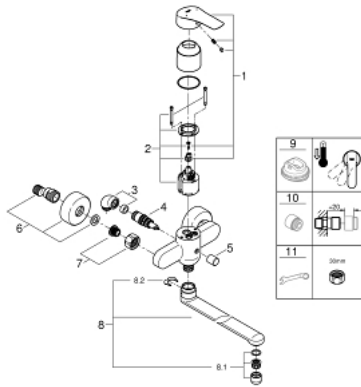

23 992 003 EUROSMART SOLID BASIN MIXER 1/2"

PRODUCT DESCRIPTION

- Tyc: Chrome
- wall mounted
- metal lever
- GROHE SilkMove 46 mm ceramic cartridge
- GROHE LongLife finish
- adjustable flow rate limiter
- adjustable minimum flow rate 2.5 l/min
- automatic diverter: bath/shower
- swivel tubular spout
- projection 400 mm
- S-unions
- professional exclusive

23 992 003 EUROSMART SOLID BASIN MIXER 1/2"

SPARE PARTS

- 1: Lever (Spare part-nr. 48549000)
- 2: Cartridge (Spare part-nr. 46048000)
- 3: Wall union (Spare part-nr. 48012000)
- 4: Diverter (Spare part-nr. 65655000)
- 5: Diverter knob (Spare part-nr. 64309000)
- 6: S-union (Spare part-nr. 12662000)
- 7: Screw connection 1/2" (Spare part-nr. 45044000)
- 8: Spout (Spare part-nr. 13241000)
- 8.1: Mousseur (Spare part-nr. 13928000)
- 8.2: Safety ring (Spare part-nr. 64323000M)
- 9: Temperature limiter (Spare part-nr. 46308000)*
- 10: Extension 3/4", 20 mm (Spare part-nr. 0713000M)*
- 11: Special spanner (Spare part-nr. 19377000)*