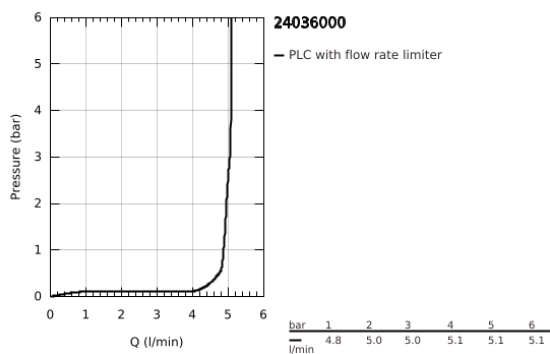

24 036 000 EURODISC JOY SINGLE-LEVER BIDET MIXER 1/2" S-SIZE

PRODUCT DESCRIPTION

- Colour: chrome
- single hole installation
- metal lever
- GROHE FeatherControl Joystick cartridge
- GROHE LongLife finish
- GROHE EcoJoy - less water, perfect flow
- maximum flow rate (at 3 bar): 5 l/min
- ball-joint mousseur
- GROHE FastFixation Plus installation system
- pop-up waste set 1 1/4"
- flexible connection hoses
- min. recommended pressure 1.0 bar

24 036 000 EURODISC JOY SINGLE-LEVER BIDET MIXER 1/2" S-SIZE

SPARE PARTS

- 1: Lever (Spare part-nr. 46906000)
- 2: Cartridge (Spare part-nr. 46907000)
- 3: Pop-up rod (Spare part-nr. 46739000)
- 4: Shank mounting kit (Spare part-nr. 46645000)
- 5: Waste set 1 1/4" (Spare part-nr. 28910000)
- 5.1: Plug (Spare part-nr. 07182000)
- 5.2: Eccentric rod (Spare part-nr. 07052000)
- 6: Mousseur (Spare part-nr. 13998000)
- 7: Mounting wrench (Spare part-nr. 19017000)*
- 8: Eccentric rod (Spare part-nr. 07341000)*