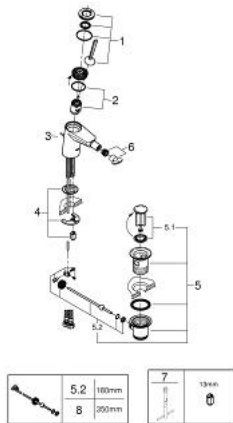

24 036 000 EURODISC JOY SINGLE-LEVER BIDET MIXER 1/2" S-SIZE

PRODUCT DESCRIPTION

- Colour: chrome
- single hole installation
- metal lever
- GROHE FeatherControl Joystick cartridge
- GROHE LongLife finish
- GROHE EcoJoy - less water, perfect flow
- maximum flow rate (at 3 bar): 5 l/min
- ball-joint mousseur
- GROHE FastFixation Plus installation system
- pop-up waste set 1 1/4"
- flexible connection hoses
- min. recommended pressure 1.0 bar

24 036 000 EURODISC JOY SINGLE-LEVER BIDET MIXER 1/2" S-SIZE

SPARE PARTS

- 1: Lever (Spare part-nr. 46906000)
- 2: Cartridge (Spare part-nr. 46907000)
- 3: Pop-up rod (Spare part-nr. 46739000)
- 4: Shank mounting kit (Spare part-nr. 46645000)
- 5: Waste set 1 1/4" (Spare part-nr. 28910000)
- 5.1: Plug (Spare part-nr. 07182000)
- 5.2: Eccentric rod (Spare part-nr. 07052000)
- 6: Mousseur (Spare part-nr. 13998000)
- 7: Mounting wrench (Spare part-nr. 19017000)*
- 8: Eccentric rod (Spare part-nr. 07341000)*