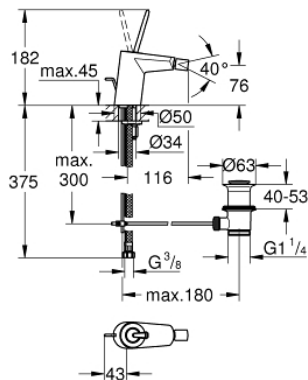

24 036 000 EURODISC JOY SINGLE-LEVER BIDET MIXER 1/2" S-SIZE

PRODUCT DESCRIPTION

- Colour: chrome
- single hole installation
- metal lever
- GROHE FeatherControl Joystick cartridge
- GROHE LongLife finish
- GROHE EcoJoy - less water, perfect flow
- maximum flow rate (at 3 bar): 5 l/min
- ball-joint mousseur
- GROHE FastFixation Plus installation system
- pop-up waste set 1 1/4"
- flexible connection hoses
- min. recommended pressure 1.0 bar

24 036 000 EURODISC JOY SINGLE-LEVER BIDET MIXER 1/2" S-SIZE

SPARE PARTS

- 1: Lever (Spare part-nr. 46906000)
- 2: Cartridge (Spare part-nr. 46907000)
- 3: Pop-up rod (Spare part-nr. 46739000)
- 4: Shank mounting kit (Spare part-nr. 46645000)
- 5: Waste set 1 1/4" (Spare part-nr. 28910000)
- 5.1: Plug (Spare part-nr. 07182000)
- 5.2: Eccentric rod (Spare part-nr. 07052000)
- 6: Mousseur (Spare part-nr. 13998000)
- 7: Mounting wrench (Spare part-nr. 19017000)*
- 8: Eccentric rod (Spare part-nr. 07341000)*