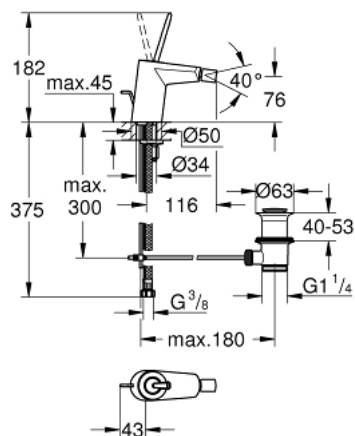

24 036 000 EURODISC JOY SINGLE-LEVER BIDET MIXER 1/2" S-SIZE

PRODUCT DESCRIPTION

- Tyc: Chrome
- single hole installation
- metal lever
- GROHE FeatherControl Joystick cartridge
- GROHE LongLife finish
- GROHE EcoJoy - Less water, perfect flow
- maximum flow rate (at 3 bar): 5 l/min
- ball-joint mousseur
- GROHE FastFixation Plus installation system
- pop-up waste set 1 1/4"
- flexible connection hoses
- min. recommended pressure 1.0 bar

24 036 000 EURODISC JOY SINGLE-LEVER BIDET MIXER 1/2" S-SIZE

SPARE PARTS

- 1: Lever (Spare part-nr. 46906000)
 - 2: Cartridge (Spare part-nr. 46907000)
 - 3: Pop-up rod (Spare part-nr. 46739000)
 - 4: Shank mounting kit (Spare part-nr. 46645000)
 - 5: Waste set 1 1/4" (Spare part-nr. 28910000)
 - 5.1: Plug (Spare part-nr. 07182000)
 - 5.2: Eccentric rod (Spare part-nr. 07052000)
 - 6: Mousseur (Spare part-nr. 13998000)
 - 7: Mounting wrench (Spare part-nr. 19017000)*
 - 8: Eccentric rod (Spare part-nr. 07341000)*
- * Optional accessories