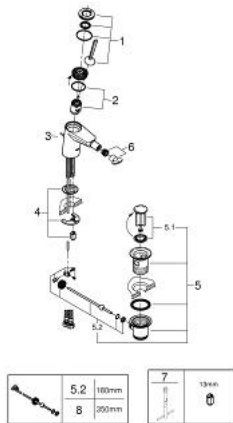

24 036 000 EURODISC JOY SINGLE-LEVER BIDET MIXER 1/2" S-SIZE

PRODUCT DESCRIPTION

- Tyc: Chrome
- single hole installation
- metal lever
- GROHE FeatherControl Joystick cartridge
- GROHE LongLife finish
- GROHE EcoJoy - Less water, perfect flow
- maximum flow rate (at 3 bar): 5 l/min
- ball-joint mousseur
- GROHE FastFixation Plus installation system
- pop-up waste set 1 1/4"
- flexible connection hoses
- min. recommended pressure 1.0 bar

24 036 000 EURODISC JOY SINGLE-LEVER BIDET MIXER 1/2" S-SIZE

SPARE PARTS

- 1: Lever (Spare part-nr. 46906000)
 - 2: Cartridge (Spare part-nr. 46907000)
 - 3: Pop-up rod (Spare part-nr. 46739000)
 - 4: Shank mounting kit (Spare part-nr. 46645000)
 - 5: Waste set 1 1/4" (Spare part-nr. 28910000)
 - 5.1: Plug (Spare part-nr. 07182000)
 - 5.2: Eccentric rod (Spare part-nr. 07052000)
 - 6: Mousseur (Spare part-nr. 13998000)
 - 7: Mounting wrench (Spare part-nr. 19017000)*
 - 8: Eccentric rod (Spare part-nr. 07341000)*
- * Optional accessories