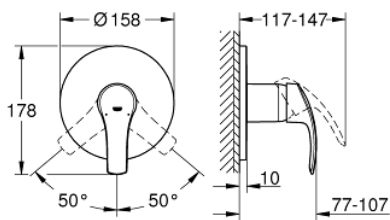

24 042 002 EUROSMART SINGLE-LEVER SHOWER MIXER

PRODUCT DESCRIPTION

- Colour: chrome
- trim set for GROHE Rapido SmartBox (35 600/35 604)
- GROHE SilkMove 46 mm ceramic cartridge
- GROHE LongLife finish
- GROHE FastFixation escutcheon with covered shaft sealing and covered fixing
- metal escutcheon, retroactively 6° adjustable
- metal lever
- flow performance: outlet B or C = 30 l/min
- without roughing-in set

24 042 002 EUROSMART SINGLE-LEVER SHOWER MIXER

SPARE PARTS

- 1: Lever (Spare part-nr. 46903000)
 - 2: Escutcheon (Spare part-nr. 48428000)
 - 3: Mounting plate (Spare part-nr. 48439000)
 - 4: Cap (Spare part-nr. 02693000)
 - 5: Cartridge (Spare part-nr. 46048000)
 - 6: Seal (Spare part-nr. 48360000)
 - 7: Temperature limiter (Spare part-nr. 46308000)*
 - 8: Universal extension set single-lever mixers, 25 mm (Spare part-nr. 14056000)*
 - 9: Universal extension set single-lever mixers, 50 mm (Spare part-nr. 14057000)*
- * Optional accessories