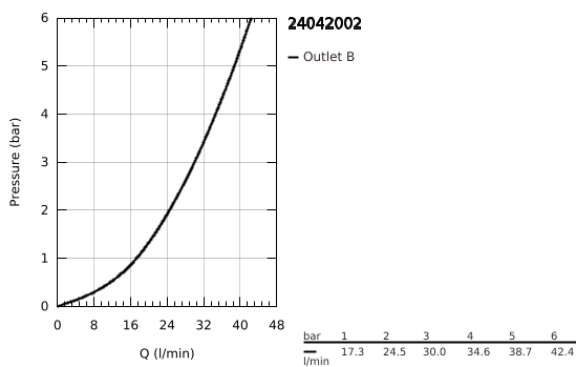

24 042 002 EUROSMART SINGLE-LEVER SHOWER MIXER

PRODUCT DESCRIPTION

- Colour: chrome
- trim set for GROHE Rapido SmartBox (35 600/35 604)
- GROHE SilkMove 46 mm ceramic cartridge
- GROHE LongLife finish
- GROHE FastFixation escutcheon with covered shaft sealing and covered fixing
- metal escutcheon, retroactively 6° adjustable
- metal lever
- flow performance: outlet B or C = 30 l/min
- without roughing-in set

24 042 002 EUROSMART SINGLE-LEVER SHOWER MIXER

SPARE PARTS

- 1: Lever (Spare part-nr. 46903000)
 - 2: Escutcheon (Spare part-nr. 48428000)
 - 3: Mounting plate (Spare part-nr. 48439000)
 - 4: Cap (Spare part-nr. 02693000)
 - 5: Cartridge (Spare part-nr. 46048000)
 - 6: Seal (Spare part-nr. 48360000)
 - 7: Temperature limiter (Spare part-nr. 46308000)*
 - 8: Universal extension set single-lever mixers, 25 mm (Spare part-nr. 14056000)*
 - 9: Universal extension set single-lever mixers, 50 mm (Spare part-nr. 14057000)*
- * Optional accessories