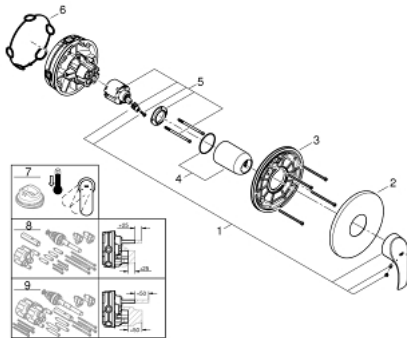

24 042 002 EUROSMART SINGLE-LEVER SHOWER MIXER

PRODUCT DESCRIPTION

- Colour: chrome
- trim set for GROHE Rapido SmartBox (35 600/35 604)
- GROHE SilkMove 46 mm ceramic cartridge
- GROHE LongLife finish
- GROHE FastFixation escutcheon with covered shaft sealing and covered fixing
- metal escutcheon, retroactively 6° adjustable
- metal lever
- flow performance: outlet B or C = 30 l/min
- without roughing-in set

24 042 002 EUROSMART SINGLE-LEVER SHOWER MIXER

SPARE PARTS

- 1: Lever (Spare part-nr. 46903000)
 - 2: Escutcheon (Spare part-nr. 48428000)
 - 3: Mounting plate (Spare part-nr. 48439000)
 - 4: Cap (Spare part-nr. 02693000)
 - 5: Cartridge (Spare part-nr. 46048000)
 - 6: Seal (Spare part-nr. 48360000)
 - 7: Temperature limiter (Spare part-nr. 46308000)*
 - 8: Universal extension set single-lever mixers, 25 mm (Spare part-nr. 14056000)*
 - 9: Universal extension set single-lever mixers, 50 mm (Spare part-nr. 14057000)*
- * Optional accessories