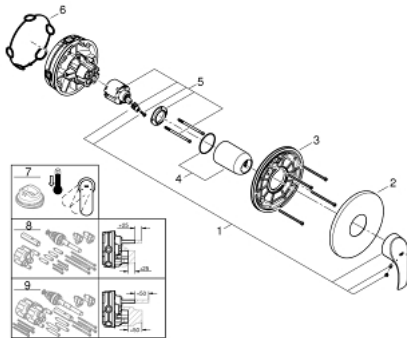

24 042 002 EUROSMART SINGLE-LEVER SHOWER MIXER

PRODUCT DESCRIPTION

- Tyc: Chrome
- trim set for GROHE Rapido SmartBox (35 600/35 604)
- GROHE SilkMove 46 mm ceramic cartridge
- GROHE LongLife finish
- GROHE FastFixation escutcheon with covered shaft sealing and covered fixing
- metal escutcheon, retroactively 6° adjustable
- metal lever
- flow performance: outlet B or C = 30 l/min
- without rough-in set (sold separately)

24 042 002 EUROSMART SINGLE-LEVER SHOWER MIXER

SPARE PARTS

- 1: Lever (Spare part-nr. 46903000)
 - 2: Escutcheon (Spare part-nr. 48428000)
 - 3: Mounting plate (Spare part-nr. 48439000)
 - 4: Cap (Spare part-nr. 02693000)
 - 5: Cartridge (Spare part-nr. 46048000)
 - 6: Seal (Spare part-nr. 48360000)
 - 7: Temperature limiter (Spare part-nr. 46308000)*
 - 8: Universal extension set single-lever mixers, 25 mm (Spare part-nr. 14056000)*
 - 9: Universal extension set single-lever mixers, 50 mm (Spare part-nr. 14057000)*
- * Optional accessories