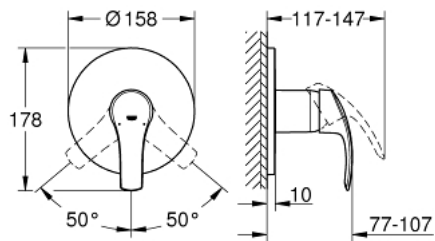

24 042 002 EUROSMART SINGLE-LEVER SHOWER MIXER

PRODUCT DESCRIPTION

- Tyc: Chrome
- trim set for GROHE Rapido SmartBox (35 600/35 604)
- GROHE SilkMove 46 mm ceramic cartridge
- GROHE LongLife finish
- GROHE FastFixation escutcheon with covered shaft sealing and covered fixing
- metal escutcheon, retroactively 6° adjustable
- metal lever
- flow performance: outlet B or C = 30 l/min
- without rough-in set (sold separately)

24 042 002 EUROSMART SINGLE-LEVER SHOWER MIXER

SPARE PARTS

- 1: Lever (Spare part-nr. 46903000)
 - 2: Escutcheon (Spare part-nr. 48428000)
 - 3: Mounting plate (Spare part-nr. 48439000)
 - 4: Cap (Spare part-nr. 02693000)
 - 5: Cartridge (Spare part-nr. 46048000)
 - 6: Seal (Spare part-nr. 48360000)
 - 7: Temperature limiter (Spare part-nr. 46308000)*
 - 8: Universal extension set single-lever mixers, 25 mm (Spare part-nr. 14056000)*
 - 9: Universal extension set single-lever mixers, 50 mm (Spare part-nr. 14057000)*
- * Optional accessories