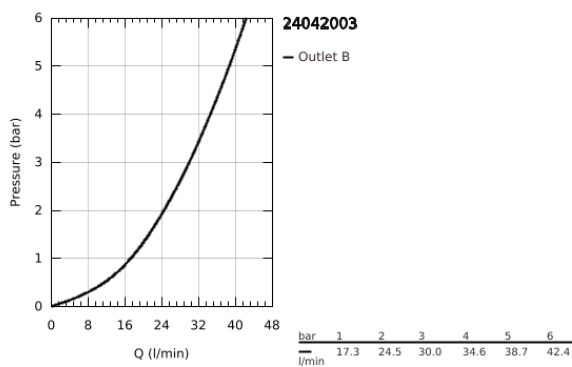

## 24 042 003 EUROSMART SINGLE-LEVER SHOWER MIXER

### PRODUCT DESCRIPTION

- Colour: chrome
- trim set for GROHE Rapido SmartBox (35 600/35 604)
- GROHE SilkMove 46 mm ceramic cartridge
- GROHE LongLife finish
- GROHE FastFixation escutcheon with covered shaft sealing and covered fixing
- metal escutcheon, retroactively 6° adjustable
- metal lever
- without roughing-in set 35 600/35 604 (please order separately)
- flow performance: outlet B or C = 30 l/min
- professional exclusive