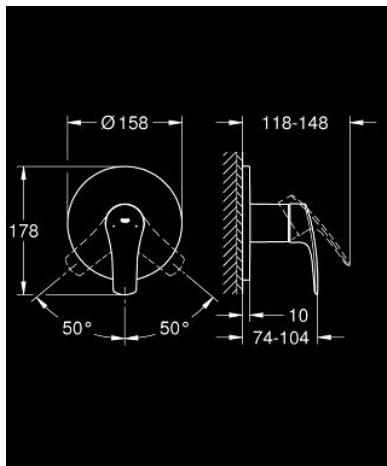

## 24 042 003 EUROSMART SINGLE-LEVER SHOWER MIXER

### PRODUCT DESCRIPTION

- Colour: chrome
- trim set for GROHE Rapido SmartBox (35 600/35 604)
- GROHE SilkMove 46 mm ceramic cartridge
- GROHE LongLife finish
- GROHE FastFixation escutcheon with covered shaft sealing and covered fixing
- metal escutcheon, retroactively 6° adjustable
- metal lever
- without roughing-in set 35 600/35 604 (please order separately)
- flow performance: outlet B or C = 30 l/min
- professional exclusive