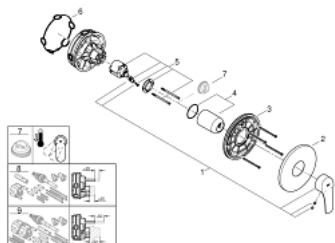

## 24 042 003 EUROSMART SINGLE-LEVER SHOWER MIXER

### PRODUCT DESCRIPTION

- Colour: chrome
- trim set for GROHE Rapido SmartBox (35 600/35 604)
- GROHE SilkMove 46 mm ceramic cartridge
- GROHE LongLife finish
- GROHE FastFixation escutcheon with covered shaft sealing and covered fixing
- metal escutcheon, retroactively 6° adjustable
- metal lever
- without roughing-in set 35 600/35 604 (please order separately)
- flow performance: outlet B or C = 30 l/min
- professional exclusive

### SPARE PARTS

- 1: Lever (Spare part-nr. 48549000)
- 2: Escutcheon (Spare part-nr. 48428000)
- 3: Mounting plate (Spare part-nr. 48439000)
- 4: Cap (Spare part-nr. 06874000)
- 5: Cartridge (Spare part-nr. 46048000)
- 6: Seal (Spare part-nr. 48360000)
- 7: Temperature limiter (Spare part-nr. 46308000)\*
- 8: Universal extension set single-lever mixers, 25 mm (Spare part-nr. 14056000)  
)\*
- 9: Universal extension set single-lever mixers, 50 mm (Spare part-nr. 14057000)  
)\*