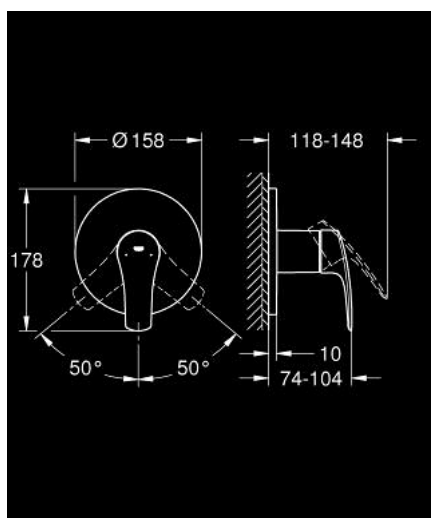

24 042 003 EUROSMART SINGLE-LEVER SHOWER MIXER

PRODUCT DESCRIPTION

- Tyc: Chrome
- trim set for GROHE Rapido SmartBox (35 600/35 604)
- GROHE SilkMove 46 mm ceramic cartridge
- GROHE LongLife finish
- GROHE FastFixation escutcheon with covered shaft sealing and covered fixing
- metal escutcheon, retroactively 6° adjustable
- metal lever
- without roughing-in set 35 600/35 604 (please order separately)
- flow performance: outlet B or C = 30 l/min
- professional exclusive

24 042 003 EUROSMART SINGLE-LEVER SHOWER MIXER

SPARE PARTS

- 1: Lever (Spare part-nr. 48549000)
- 2: Escutcheon (Spare part-nr. 48428000)
- 3: Mounting plate (Spare part-nr. 48439000)
- 4: Cap (Spare part-nr. 06874000)
- 5: Cartridge (Spare part-nr. 46048000)
- 6: Seal (Spare part-nr. 48360000)
- 7: Temperature limiter (Spare part-nr. 46308000)*
- 8: Universal extension set single-lever mixers, 25 mm (Spare part-nr. 14056000)
)*
- 9: Universal extension set single-lever mixers, 50 mm (Spare part-nr. 14057000)
)*