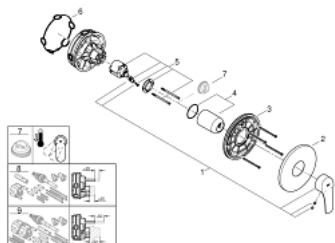

24 042 003 EUROSMART SINGLE-LEVER SHOWER MIXER

PRODUCT DESCRIPTION

- Tyc: Chrome
- trim set for GROHE Rapido SmartBox (35 600/35 604)
- GROHE SilkMove 46 mm ceramic cartridge
- GROHE LongLife finish
- GROHE FastFixation escutcheon with covered shaft sealing and covered fixing
- metal escutcheon, retroactively 6° adjustable
- metal lever
- without roughing-in set 35 600/35 604 (please order separately)
- flow performance: outlet B or C = 30 l/min
- professional exclusive

24 042 003 EUROSMART SINGLE-LEVER SHOWER MIXER

SPARE PARTS

- 1: Lever (Spare part-nr. 48549000)
- 2: Escutcheon (Spare part-nr. 48428000)
- 3: Mounting plate (Spare part-nr. 48439000)
- 4: Cap (Spare part-nr. 06874000)
- 5: Cartridge (Spare part-nr. 46048000)
- 6: Seal (Spare part-nr. 48360000)
- 7: Temperature limiter (Spare part-nr. 46308000)*
- 8: Universal extension set single-lever mixers, 25 mm (Spare part-nr. 14056000)
)*
- 9: Universal extension set single-lever mixers, 50 mm (Spare part-nr. 14057000)
)*