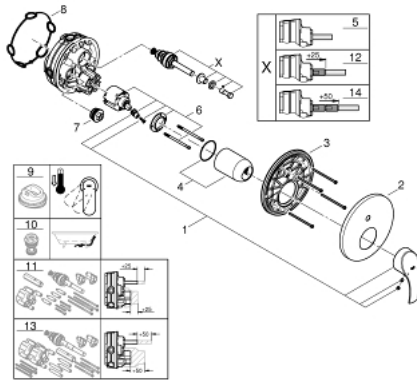

24 043 002 EUROSMART SINGLE-LEVER MIXER WITH 2-WAY DIVERTER

PRODUCT DESCRIPTION

- Tyc: Chrome
- trim set for GROHE Rapido SmartBox (35 600/35 604)
- GROHE SilkMove 46 mm ceramic cartridge
- GROHE LongLife finish
- GROHE FastFixation escutcheon with covered shaft sealing and covered fixing
- metal escutcheon, retroactively 6° adjustable
- metal lever
- automatic 2-way diverter
- flow performance: outlet B = 27 l/min, outlet C = 27 l/min
- without rough-in set (sold separately)

24 043 002 EUROSMART SINGLE-LEVER MIXER WITH 2-WAY DIVERTER

SPARE PARTS

- 1: Lever (Spare part-nr. 46903000)
 - 2: Escutcheon (Spare part-nr. 48429000)
 - 3: Mounting plate (Spare part-nr. 48440000)
 - 4: Cap (Spare part-nr. 02693000)
 - 5: Diverter (Spare part-nr. 48442000)
 - 6: Cartridge (Spare part-nr. 46048000)
 - 7: Non-return valve (Spare part-nr. 49085000)
 - 8: Seal (Spare part-nr. 48360000)
 - 9: Temperature limiter (Spare part-nr. 46308000)*
 - 10: Backflow protection combination (EN1717) (Spare part-nr. 14055000)*
 - 11: Universal extension set single-lever mixers, 25 mm (Spare part-nr. 14056000)*
 - 12: Diverter (Spare part-nr. 48444000)*
 - 13: Universal extension set single-lever mixers, 50 mm (Spare part-nr. 14057000)*
 - 14: Diverter (Spare part-nr. 48445000)*
- * Optional accessories