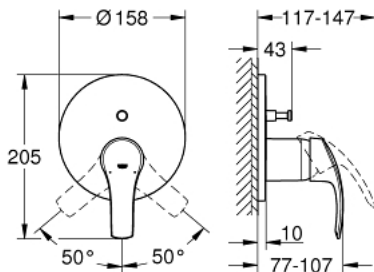

24 043 002 EUROSMART SINGLE-LEVER MIXER WITH 2-WAY DIVERTER

PRODUCT DESCRIPTION

- Tyc: Chrome
- trim set for GROHE Rapido SmartBox (35 600/35 604)
- GROHE SilkMove 46 mm ceramic cartridge
- GROHE LongLife finish
- GROHE FastFixation escutcheon with covered shaft sealing and covered fixing
- metal escutcheon, retroactively 6° adjustable
- metal lever
- automatic 2-way diverter
- flow performance: outlet B = 27 l/min, outlet C = 27 l/min
- without rough-in set (sold separately)

24 043 002 EUROSMART SINGLE-LEVER MIXER WITH 2-WAY DIVERTER

SPARE PARTS

- 1: Lever (Spare part-nr. 46903000)
 - 2: Escutcheon (Spare part-nr. 48429000)
 - 3: Mounting plate (Spare part-nr. 48440000)
 - 4: Cap (Spare part-nr. 02693000)
 - 5: Diverter (Spare part-nr. 48442000)
 - 6: Cartridge (Spare part-nr. 46048000)
 - 7: Non-return valve (Spare part-nr. 49085000)
 - 8: Seal (Spare part-nr. 48360000)
 - 9: Temperature limiter (Spare part-nr. 46308000)*
 - 10: Backflow protection combination (EN1717) (Spare part-nr. 14055000)*
 - 11: Universal extension set single-lever mixers, 25 mm (Spare part-nr. 14056000)*
 - 12: Diverter (Spare part-nr. 48444000)*
 - 13: Universal extension set single-lever mixers, 50 mm (Spare part-nr. 14057000)*
 - 14: Diverter (Spare part-nr. 48445000)*
- * Optional accessories