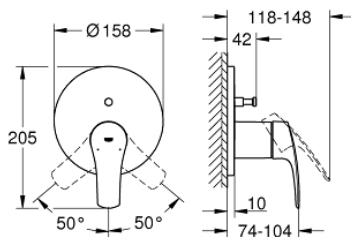

24 043 003 EUROSMART SINGLE-LEVER MIXER WITH 2-WAY DIVERTER

PRODUCT DESCRIPTION

- Colour: chrome
- metal lever
- trim set for GROHE Rapido SmartBox (35 600/35 604)
- GROHE SilkMove 46 mm ceramic cartridge
- GROHE LongLife finish
- GROHE FastFixation escutcheon with covered shaft sealing and covered fixing
- metal escutcheon, retroactively 6° adjustable
- automatic 2-way diverter
- without roughing-in set 35 600/35 604 (please order separately)
- flow performance: outlet B = 27 l/min, outlet C = 27 l/min
- professional exclusive

24 043 003 EUROSMART SINGLE-LEVER MIXER WITH 2-WAY DIVERTER

SPARE PARTS

- 1: Lever (Spare part-nr. 48549000)
 - 2: Escutcheon (Spare part-nr. 48429000)
 - 3: Mounting plate (Spare part-nr. 48440000)
 - 4: Cap (Spare part-nr. 06874000)
 - 5: Diverter (Spare part-nr. 48442000)
 - 6: Cartridge (Spare part-nr. 46048000)
 - 7: Non-return valve (Spare part-nr. 49085000)
 - 8: Seal (Spare part-nr. 48360000)
 - 9: Temperature limiter (Spare part-nr. 46308000)*
 - 10: Backflow protection combination (EN1717) (Spare part-nr. 14055000)*
 - 11: Universal extension set single-lever mixers, 25 mm (Spare part-nr. 14056000)*
 - 12: Diverter (Spare part-nr. 48444000)*
 - 13: Universal extension set single-lever mixers, 50 mm (Spare part-nr. 14057000)*
 - 14: Diverter (Spare part-nr. 48445000)*
- * Optional accessories