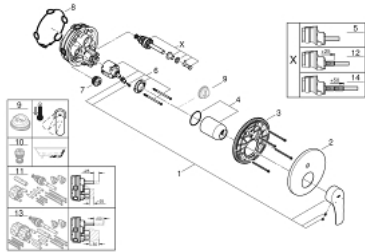

24 043 003 EUROSMART SINGLE-LEVER MIXER WITH 2-WAY DIVERTER

PRODUCT DESCRIPTION

- Colour: chrome
- metal lever
- trim set for GROHE Rapido SmartBox (35 600/35 604)
- GROHE SilkMove 46 mm ceramic cartridge
- GROHE LongLife finish
- GROHE FastFixation escutcheon with covered shaft sealing and covered fixing
- metal escutcheon, retroactively 6° adjustable
- automatic 2-way diverter
- without roughing-in set 35 600/35 604 (please order separately)
- flow performance: outlet B = 27 l/min, outlet C = 27 l/min
- professional exclusive

24 043 003 EUROSMART SINGLE-LEVER MIXER WITH 2-WAY DIVERTER

SPARE PARTS

- 1: Lever (Spare part-nr. 48549000)
 - 2: Escutcheon (Spare part-nr. 48429000)
 - 3: Mounting plate (Spare part-nr. 48440000)
 - 4: Cap (Spare part-nr. 06874000)
 - 5: Diverter (Spare part-nr. 48442000)
 - 6: Cartridge (Spare part-nr. 46048000)
 - 7: Non-return valve (Spare part-nr. 49085000)
 - 8: Seal (Spare part-nr. 48360000)
 - 9: Temperature limiter (Spare part-nr. 46308000)*
 - 10: Backflow protection combination (EN1717) (Spare part-nr. 14055000)*
 - 11: Universal extension set single-lever mixers, 25 mm (Spare part-nr. 14056000)*
 - 12: Diverter (Spare part-nr. 48444000)*
 - 13: Universal extension set single-lever mixers, 50 mm (Spare part-nr. 14057000)*
 - 14: Diverter (Spare part-nr. 48445000)*
- * Optional accessories