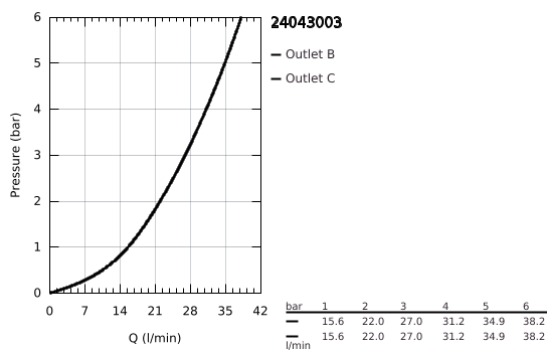

24 043 003 EUROSMART SINGLE-LEVER MIXER WITH 2-WAY DIVERTER

PRODUCT DESCRIPTION

- Colour: chrome
- metal lever
- trim set for GROHE Rapido SmartBox (35 600/35 604)
- GROHE SilkMove 46 mm ceramic cartridge
- GROHE LongLife finish
- GROHE FastFixation escutcheon with covered shaft sealing and covered fixing
- metal escutcheon, retroactively 6° adjustable
- automatic 2-way diverter
- without roughing-in set 35 600/35 604 (please order separately)
- flow performance: outlet B = 27 l/min, outlet C = 27 l/min
- professional exclusive

24 043 003 EUROSMART SINGLE-LEVER MIXER WITH 2-WAY DIVERTER

SPARE PARTS

- 1: Lever (Spare part-nr. 48549000)
 - 2: Escutcheon (Spare part-nr. 48429000)
 - 3: Mounting plate (Spare part-nr. 48440000)
 - 4: Cap (Spare part-nr. 06874000)
 - 5: Diverter (Spare part-nr. 48442000)
 - 6: Cartridge (Spare part-nr. 46048000)
 - 7: Non-return valve (Spare part-nr. 49085000)
 - 8: Seal (Spare part-nr. 48360000)
 - 9: Temperature limiter (Spare part-nr. 46308000)*
 - 10: Backflow protection combination (EN1717) (Spare part-nr. 14055000)*
 - 11: Universal extension set single-lever mixers, 25 mm (Spare part-nr. 14056000)*
 - 12: Diverter (Spare part-nr. 48444000)*
 - 13: Universal extension set single-lever mixers, 50 mm (Spare part-nr. 14057000)*
 - 14: Diverter (Spare part-nr. 48445000)*
- * Optional accessories