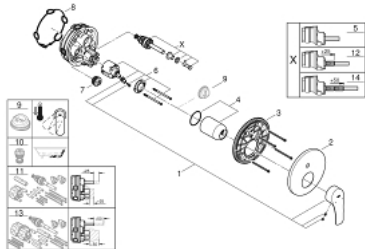

24 043 003 EUROSMART SINGLE-LEVER MIXER WITH 2-WAY DIVERTER

PRODUCT DESCRIPTION

- Tyc: Chrome
- metal lever
- trim set for GROHE Rapido SmartBox (35 600/35 604)
- GROHE SilkMove 46 mm ceramic cartridge
- GROHE LongLife finish
- GROHE FastFixation escutcheon with covered shaft sealing and covered fixing
- metal escutcheon, retroactively 6° adjustable
- automatic 2-way diverter
- without roughing-in set 35 600/35 604 (please order separately)
- flow performance: outlet B = 27 l/min, outlet C = 27 l/min
- professional exclusive

24 043 003 EUROSMART SINGLE-LEVER MIXER WITH 2-WAY DIVERTER

SPARE PARTS

- 1: Lever (Spare part-nr. 48549000)
 - 2: Escutcheon (Spare part-nr. 48429000)
 - 3: Mounting plate (Spare part-nr. 48440000)
 - 4: Cap (Spare part-nr. 06874000)
 - 5: Diverter (Spare part-nr. 48442000)
 - 6: Cartridge (Spare part-nr. 46048000)
 - 7: Non-return valve (Spare part-nr. 49085000)
 - 8: Seal (Spare part-nr. 48360000)
 - 9: Temperature limiter (Spare part-nr. 46308000)*
 - 10: Backflow protection combination (EN1717) (Spare part-nr. 14055000)*
 - 11: Universal extension set single-lever mixers, 25 mm (Spare part-nr. 14056000)*
 - 12: Diverter (Spare part-nr. 48444000)*
 - 13: Universal extension set single-lever mixers, 50 mm (Spare part-nr. 14057000)*
 - 14: Diverter (Spare part-nr. 48445000)*
- * Optional accessories