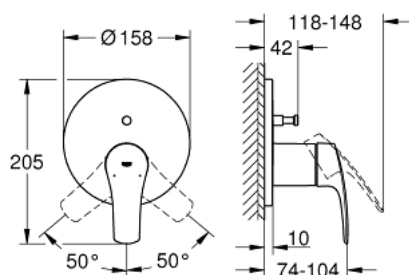

24 043 003 EUROSMART SINGLE-LEVER MIXER WITH 2-WAY DIVERTER

PRODUCT DESCRIPTION

- Tyc: Chrome
- metal lever
- trim set for GROHE Rapido SmartBox (35 600/35 604)
- GROHE SilkMove 46 mm ceramic cartridge
- GROHE LongLife finish
- GROHE FastFixation escutcheon with covered shaft sealing and covered fixing
- metal escutcheon, retroactively 6° adjustable
- automatic 2-way diverter
- without roughing-in set 35 600/35 604 (please order separately)
- flow performance: outlet B = 27 l/min, outlet C = 27 l/min
- professional exclusive

24 043 003 EUROSMART SINGLE-LEVER MIXER WITH 2-WAY DIVERTER

SPARE PARTS

- 1: Lever (Spare part-nr. 48549000)
 - 2: Escutcheon (Spare part-nr. 48429000)
 - 3: Mounting plate (Spare part-nr. 48440000)
 - 4: Cap (Spare part-nr. 06874000)
 - 5: Diverter (Spare part-nr. 48442000)
 - 6: Cartridge (Spare part-nr. 46048000)
 - 7: Non-return valve (Spare part-nr. 49085000)
 - 8: Seal (Spare part-nr. 48360000)
 - 9: Temperature limiter (Spare part-nr. 46308000)*
 - 10: Backflow protection combination (EN1717) (Spare part-nr. 14055000)*
 - 11: Universal extension set single-lever mixers, 25 mm (Spare part-nr. 14056000)*
 - 12: Diverter (Spare part-nr. 48444000)*
 - 13: Universal extension set single-lever mixers, 50 mm (Spare part-nr. 14057000)*
 - 14: Diverter (Spare part-nr. 48445000)*
- * Optional accessories